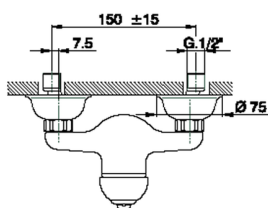

## Single lever shower mixer CROISSETTE\_CM000440

MODEL **CM000440**

Single lever shower mixer, without shower set, 1/2" M flexible connection

### CHARACTERISTICS

Cartridge Spare Parts **ZZ92909000**

**43 mm Cartridge**