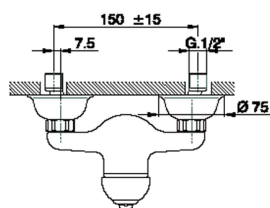

## Single lever shower mixer CROISSETTE\_CM000440

MODEL **CM000440**

Single lever shower mixer, without shower set, 1/2" M flexible connection

### CHARACTERISTICS

Cartridge Spare Parts **ZZ92909000**

**43 mm Cartridge**