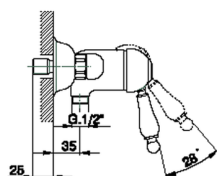

## Single lever shower mixer CROISSETTE\_CM000440

MODEL **CM000440**

Single lever shower mixer, without shower set, 1/2" M flexible connection

### CHARACTERISTICS

Cartridge Spare Parts **ZZ92909000**

**43 mm Cartridge**