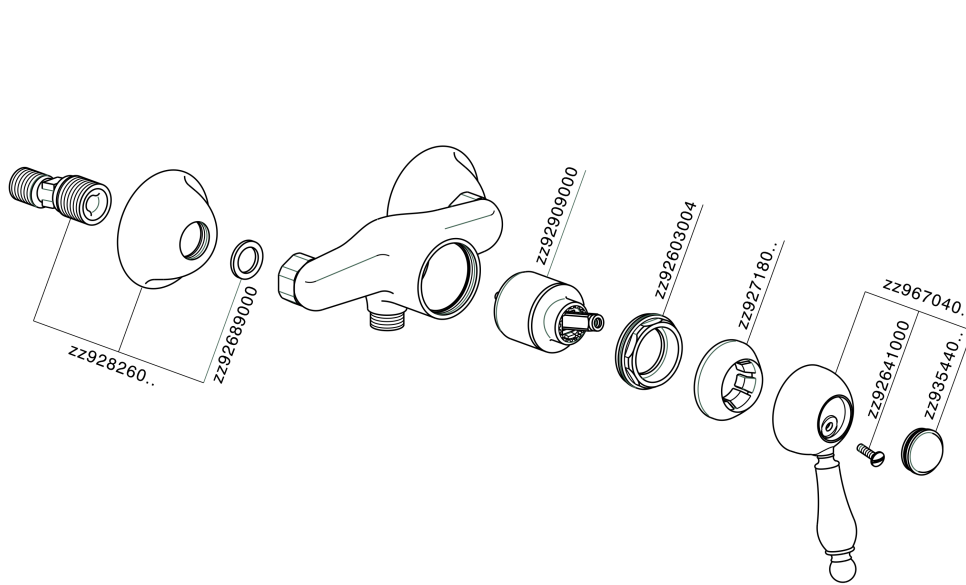

Single lever shower mixer CROISETTE_CM000440

CM000440

<https://en.huberitalia.com/single-lever-shower-mixer-croisette-cm000440>

2026-06-09