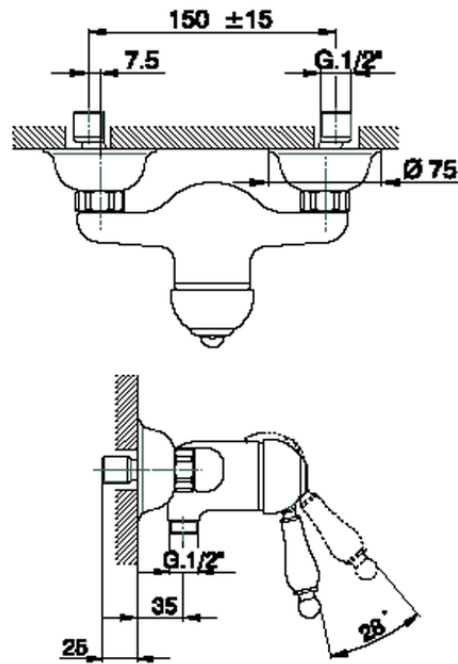

Single lever shower mixer CROISETTE_CM000440

CM000440

<https://en.huberitalia.com/single-lever-shower-mixer-croisette-cm000440>

2026-05-15