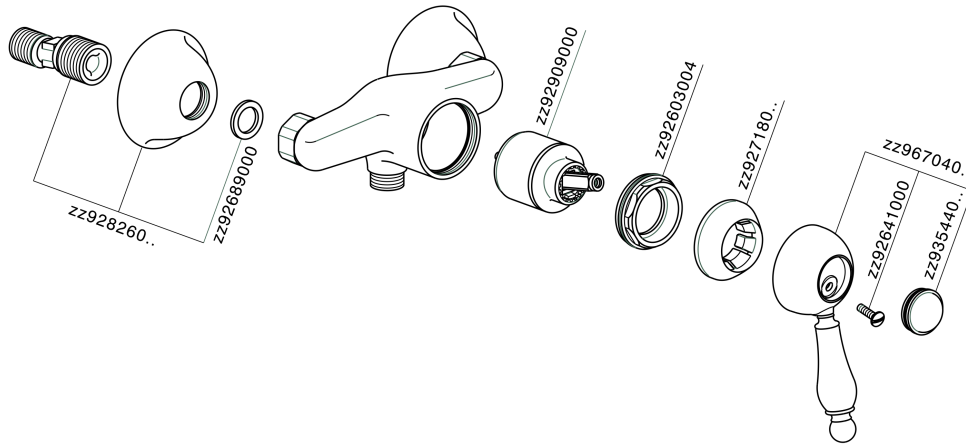

Single lever shower mixer CROISSETTE_CM000440

CM000440

<https://en.huberitalia.com/single-lever-shower-mixer-croisette-cm000440>

2026-04-09