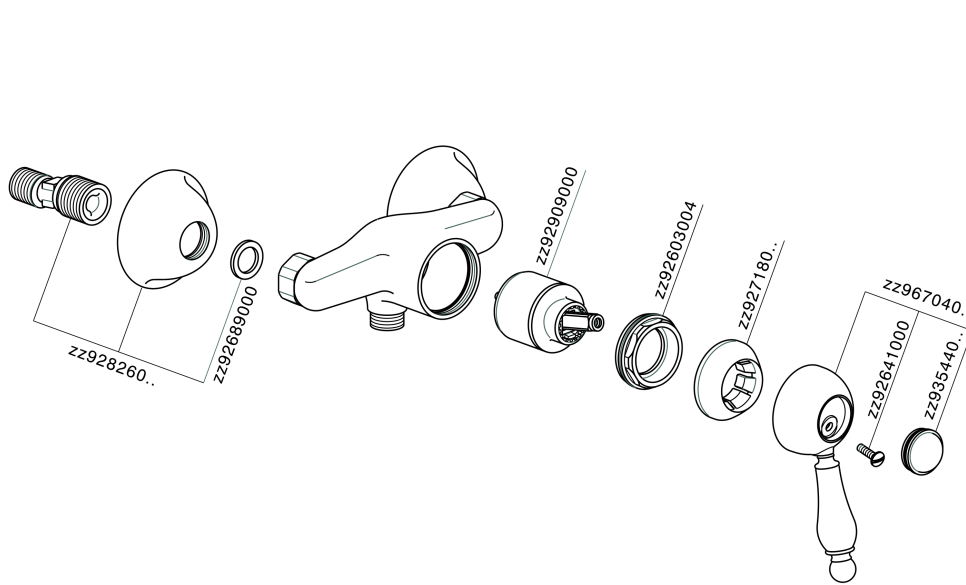

## Single lever shower mixer CROISSETTE\_CM000440

CM000440

<https://en.huberitalia.com/single-lever-shower-mixer-croisette-cm000440>

2026-06-13