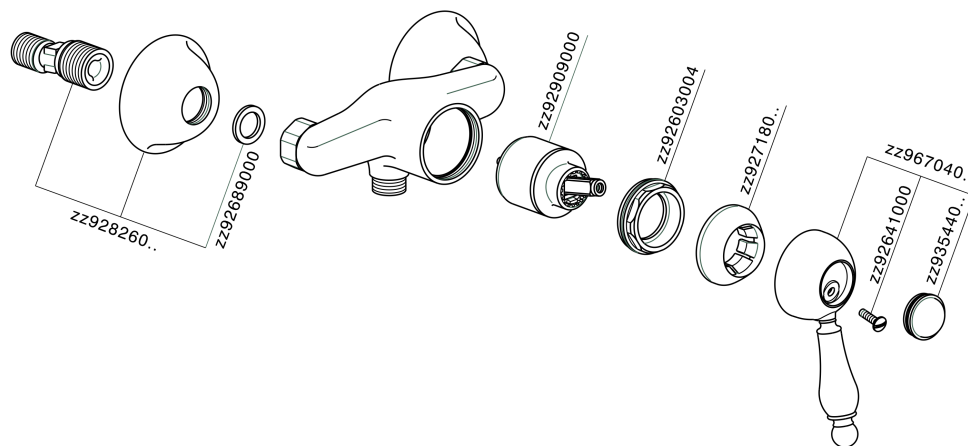

## Single lever shower mixer CROISSETTE\_CM000440

CM000440

<https://en.huberitalia.com/single-lever-shower-mixer-croisette-cm000440>

2026-04-08