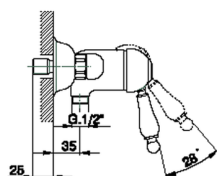

Single lever shower mixer CROISSETTE_CM000440

MODEL **CM000440**

Single lever shower mixer, without shower set, 1/2" M flexible connection

AVAILABLE FINISHINGS

-  **21** 21 Chrome
-  **27** 27 Old Bronze
-  **2G** 2G Antique Gold
-  **2W** 2W Brushed Gold

CHARACTERISTICS

Cartridge Spare Parts **ZZ92909000**

43 mm Cartridge

Single lever shower mixer CROISETTE_CM000440

CM000440

<https://en.huberitalia.com/single-lever-shower-mixer-croisette-cm000440>

2026-05-15