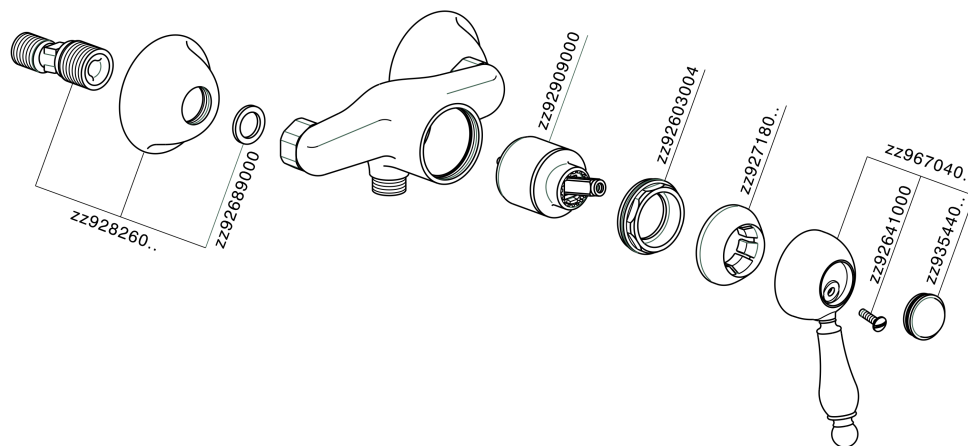

Single lever shower mixer CROISSETTE_CM000440

MODEL **CM000440**

Single lever shower mixer, without shower set, 1/2" M flexible connection

AVAILABLE FINISHINGS

-  **21** 21 Chrome
-  **27** 27 Old Bronze
-  **2G** 2G Antique Gold
-  **2W** 2W Brushed Gold

CHARACTERISTICS

Cartridge Spare Parts **ZZ92909000**

43 mm Cartridge

Single lever shower mixer CROISETTE_CM000440

CM000440

<https://en.huberitalia.com/single-lever-shower-mixer-croisette-cm000440>

2026-05-15