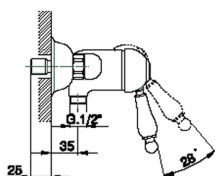

Single lever shower mixer CROISSETTE_CM000440

MODEL **CM000440**

Single lever shower mixer, without shower set, 1/2" M flexible connection

AVAILABLE FINISHINGS

-  **21** 21 Chrome
-  **27** 27 Old Bronze
-  **2G** 2G Antique Gold
-  **2W** 2W Brushed Gold

CHARACTERISTICS

Cartridge Spare Parts **ZZ92909000**

43 mm Cartridge

Single lever shower mixer CROISSETTE_CM000440

CM000440

<https://en.huberitalia.com/single-lever-shower-mixer-croisette-cm000440>

2026-06-13