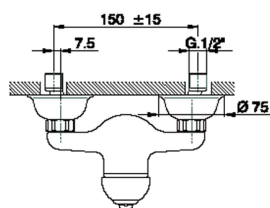

Single lever shower mixer CROISSETTE_CM000440

MODEL **CM000440**

Single lever shower mixer, without shower set, 1/2" M flexible connection

AVAILABLE FINISHINGS

-  **21** 21 Chrome
-  **27** 27 Old Bronze
-  **2G** 2G Antique Gold
-  **2W** 2W Brushed Gold

CHARACTERISTICS

Cartridge Spare Parts **ZZ92909000**

43 mm Cartridge

Single lever shower mixer CROISETTE_CM000440

CM000440

<https://en.huberitalia.com/single-lever-shower-mixer-croisette-cm000440>

2026-05-15