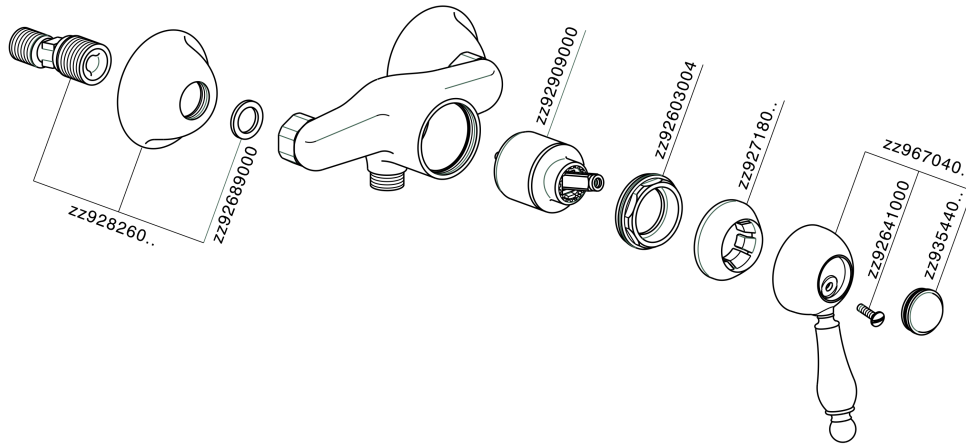

Single lever shower mixer CROISSETTE_CM000440

MODEL **CM000440**

Single lever shower mixer, without shower set, 1/2" M flexible connection

AVAILABLE FINISHINGS

-  **21** 21 Chrome
-  **27** 27 Old Bronze
-  **2G** 2G Antique Gold
-  **2W** 2W Brushed Gold

CHARACTERISTICS

Cartridge Spare Parts **ZZ92909000**

43 mm Cartridge

Single lever shower mixer CROISSETTE_CM000440

CM000440

<https://en.huberitalia.com/single-lever-shower-mixer-croisette-cm000440>

2026-06-13