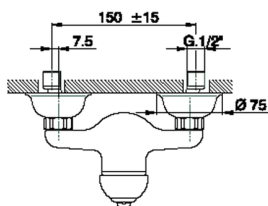

Single lever shower mixer CROISSETTE_CM000440

MODEL **CM000440**

Single lever shower mixer, without shower set, 1/2" M flexible connection

AVAILABLE FINISHINGS

-  **21** 21 Chrome
-  **27** 27 Old Bronze
-  **2G** 2G Antique Gold
-  **2W** 2W Brushed Gold

CHARACTERISTICS

Cartridge Spare Parts **ZZ92909000**

43 mm Cartridge

Single lever shower mixer CROISSETTE_CM000440

CM000440

<https://en.huberitalia.com/single-lever-shower-mixer-croisette-cm000440>

2026-06-13