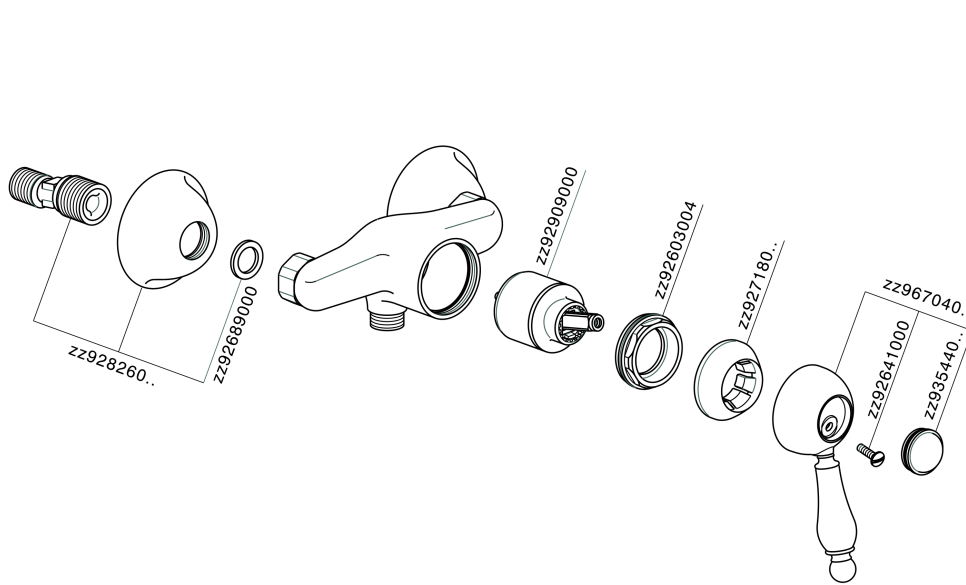

Single lever shower mixer CROISSETTE_CM000440

CM000440

<https://en.huberitalia.com/single-lever-shower-mixer-croisette-cm000440>

2026-06-13