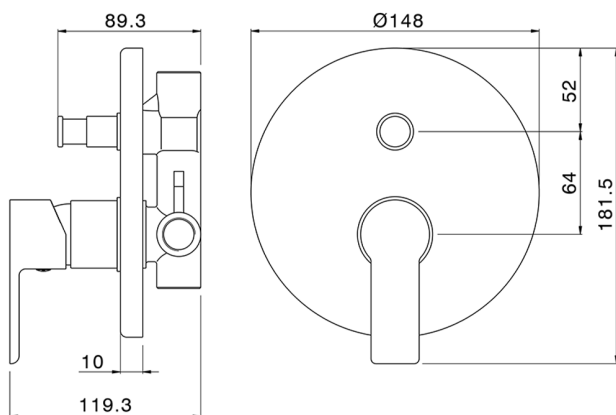

Concealed single lever bath-shower valve ZARA_ZR000214

MODEL **ZR000214**

Concealed single lever bath-shower valve, with concealed part, 2-outlet automatic diverter

AVAILABLE FINISHINGS

CHARACTERISTICS

Cartridge Spare Parts **ZZ94035000**

35 mm Cartridge

Installation **Concealed**

Concealed single lever bath-shower valve ZARA_ZR000214

ZR000214

<https://en.huberitalia.com/concealed-single-lever-bath-shower-valve-zara-zr000214>

2026-06-26