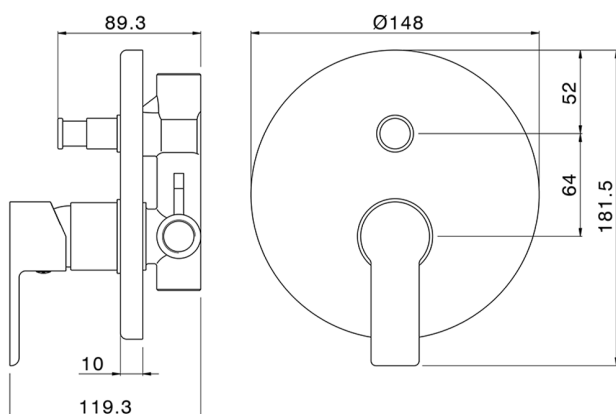

## Concealed single lever bath-shower valve ZARA\_ZR000214

MODEL **ZR000214**

Concealed single lever bath-shower valve, with concealed part, 2-outlet automatic diverter

AVAILABLE FINISHINGS

CHARACTERISTICS

Cartridge Spare Parts **ZZ94035000**

**35 mm Cartridge**

Installation **Concealed**

## Concealed single lever bath-shower valve ZARA\_ZR000214

ZR000214

<https://en.huberitalia.com/concealed-single-lever-bath-shower-valve-zara-zr000214>

2026-04-05