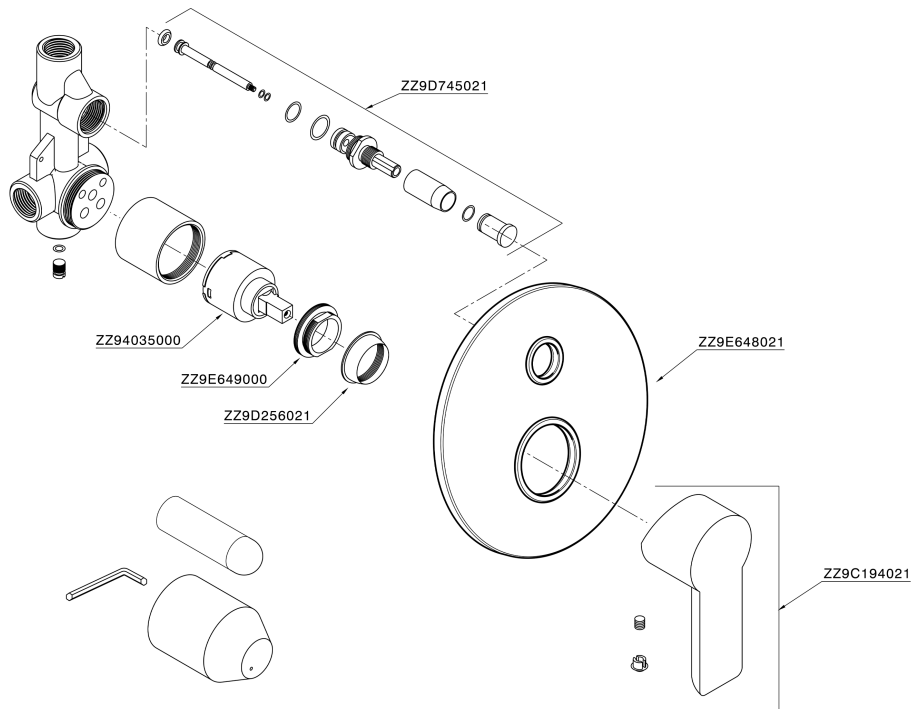

Concealed single lever bath-shower valve ZARA_ZR000214

ZR000214

<https://en.huberitalia.com/concealed-single-lever-bath-shower-valve-zara-zr000214>

2026-04-05