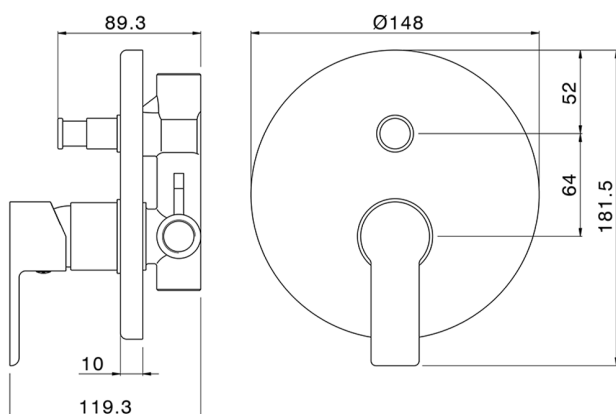

Concealed single lever bath-shower valve ZARA_ZR000214

MODEL **ZR000214**

Concealed single lever bath-shower valve, with concealed part, 2-outlet automatic diverter

AVAILABLE FINISHINGS

CHARACTERISTICS

Cartridge Spare Parts **ZZ94035000**

35 mm Cartridge

Installation **Concealed**

Concealed single lever bath-shower valve ZARA_ZR000214

ZR000214

<https://en.huberitalia.com/concealed-single-lever-bath-shower-valve-zara-zr000214>

2026-04-30