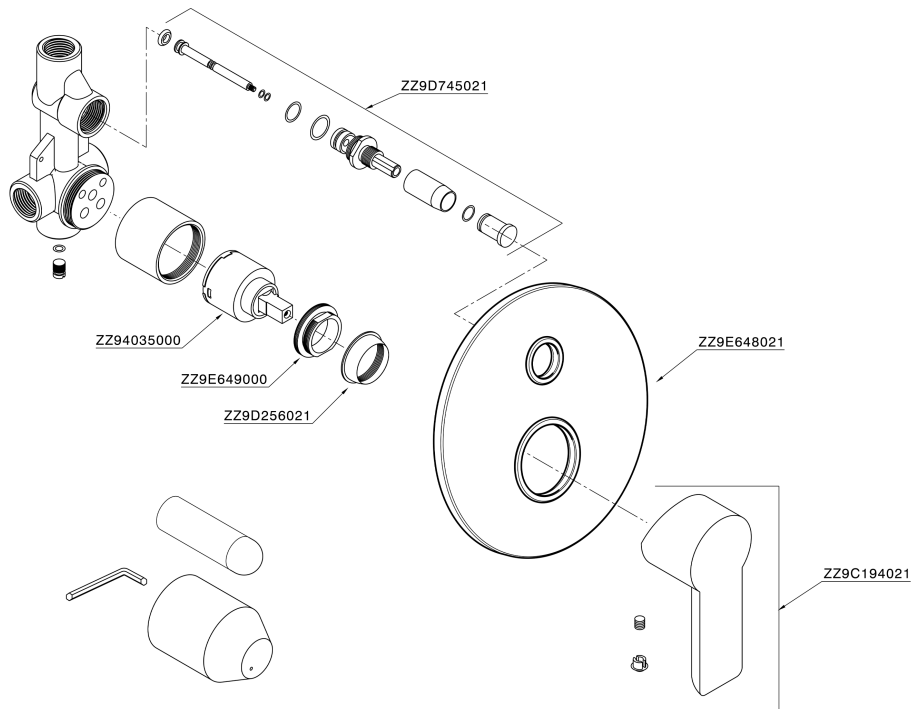

## Concealed single lever bath-shower valve ZARA\_ZR000214

MODEL **ZR000214**

Concealed single lever bath-shower valve, with concealed part, 2-outlet automatic diverter

AVAILABLE FINISHINGS

CHARACTERISTICS

Cartridge Spare Parts **ZZ94035000**

**35 mm Cartridge**

Installation **Concealed**

## Concealed single lever bath-shower valve ZARA\_ZR000214

ZR000214

<https://en.huberitalia.com/concealed-single-lever-bath-shower-valve-zara-zr000214>

2026-04-05