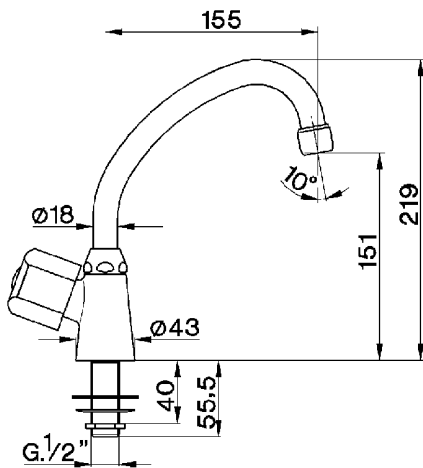

Pillar tap EVA_EV000746

MODEL **EV000746**

Pillar tap, without automatic pop-up waste, without handle

AVAILABLE FINISHINGS

CHARACTERISTICS

2026-04-06