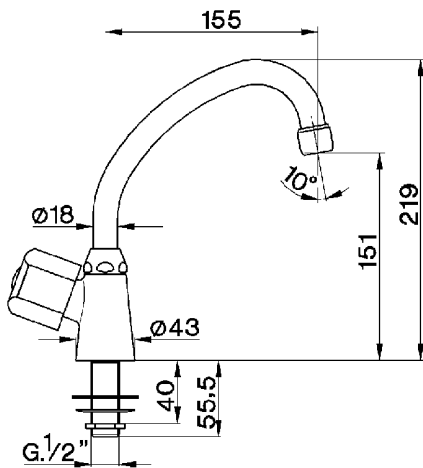

Pillar tap EVA_EV000746

MODEL **EV000746**

Pillar tap, without automatic pop-up waste, without handle

AVAILABLE FINISHINGS

CHARACTERISTICS

2026-06-06