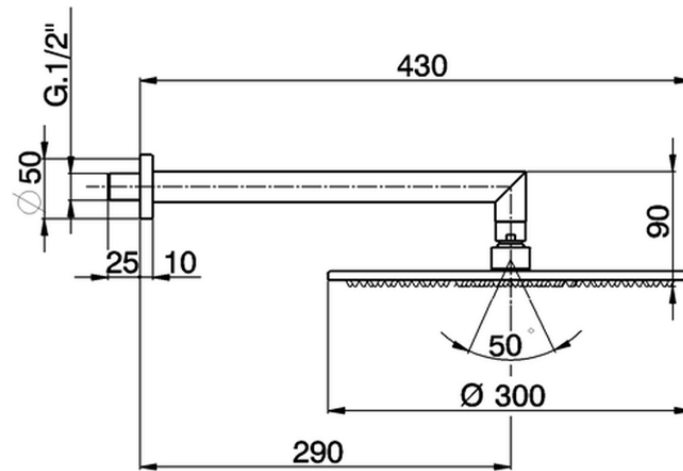

Shower arm with showerhead SHOWER_SS013480

SS013480

<https://en.huberitalia.com/shower-arm-with-showerhead-shower-ss013480>

2024-11-15