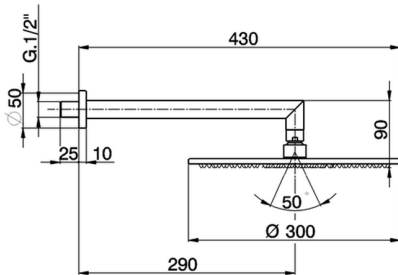

Shower arm with showerhead SHOWER_SS013480

MODEL **SS013480**

Shower arm with showerhead, 300 mm Brass Round
7 mm thick Shower Head, 290 mm Shower Arm

AVAILABLE FINISHINGS

CHARACTERISTICS

2024-11-15