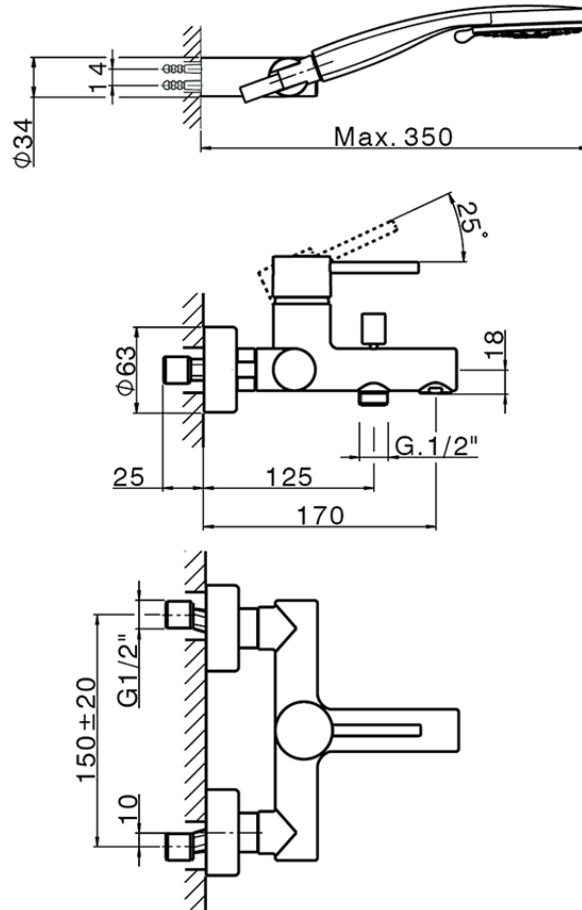

Single lever bath mixer, shower set NUOVA KIRUNA_K2000120

K2000120

<https://en.huberitalia.com/single-lever-bath-mixer-shower-set-nuova-kiruna-k2000120>

2024-09-19