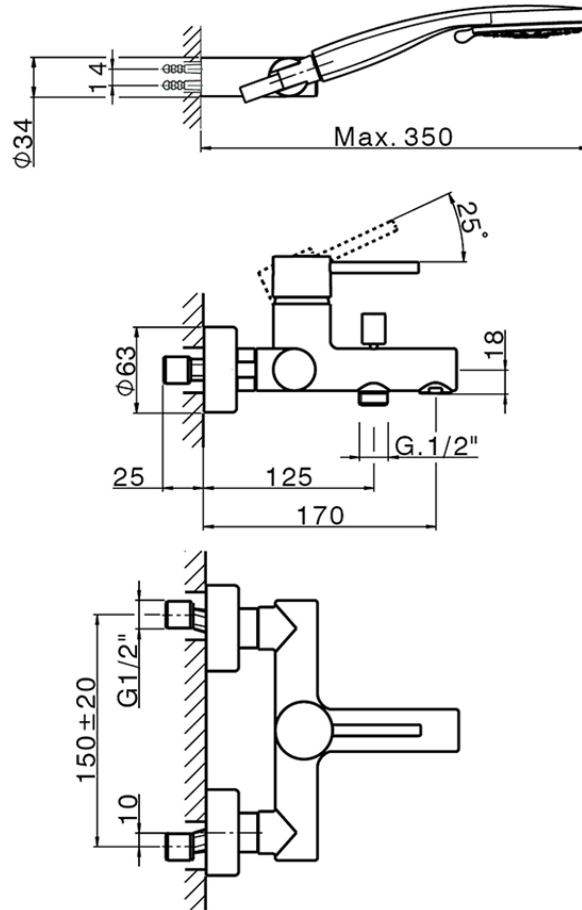

Single lever bath mixer, shower set NUOVA KIRUNA_K2000120

K2000120

<https://en.huberitalia.com/single-lever-bath-mixer-shower-set-nuova-kiruna-k2000120>

2024-09-20