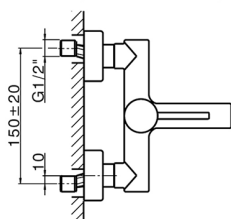

## Single lever bath mixer, shower set NUOVA KIRUNA\_K2000120

MODEL **K2000120**

Single lever bath mixer, shower set, wall mounted adjustable handshower bracket, 3 sprays handshower, 150 cm PVC Flexible Hose

### CHARACTERISTICS

Cartridge Spare Parts **ZZ95435000**

**35 mm Cartridge**