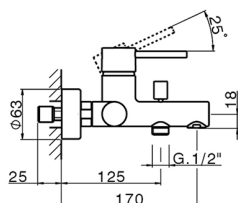

## Single lever bath mixer, shower set NUOVA KIRUNA\_K2000120

MODEL **K2000120**

Single lever bath mixer, shower set, wall mounted adjustable handshower bracket, 3 sprays handshower, 150 cm PVC Flexible Hose

### CHARACTERISTICS

Cartridge Spare Parts **ZZ95435000**

**35 mm Cartridge**