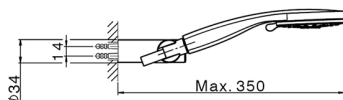

AVAILABLE FINISHINGS

- **21** 21 Chrome
- **26** 26 Old Copper
- **2F** 2F Brushed Nickel
- **2W** 2W Brushed Gold
- **40** 40 Matt Black
- **4Q** 4Q Matt White

CHARACTERISTICS

Cartridge Spare Parts **ZZ95435000**

35 mm Cartridge

EcoStop

EcoStop feature limits water flow to approximately 50% of maximum output with one point of resistance on setting. Push slightly past the middle stop only when full water output is required. This will save water up to 50%.