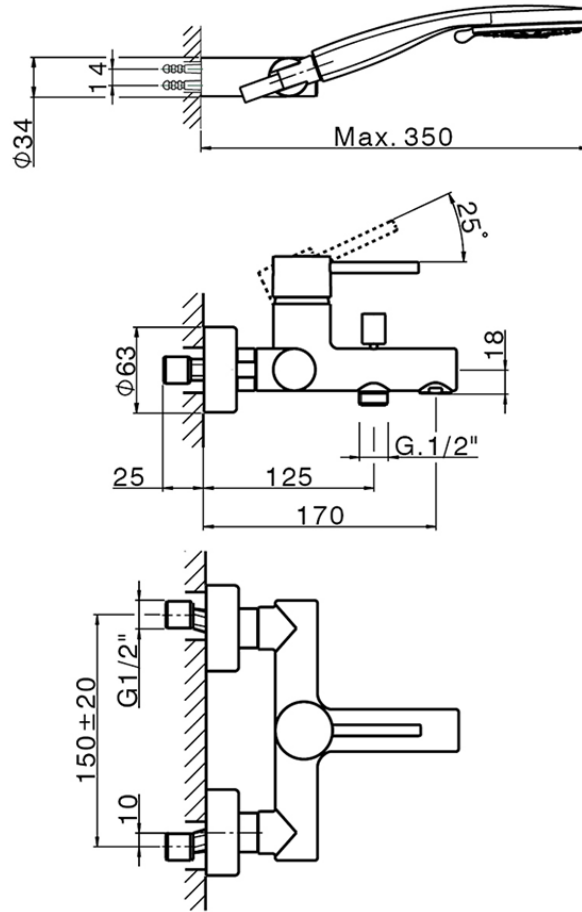

Single lever bath mixer, shower set NUOVA KIRUNA_K2000120

K2000120

<https://en.huberitalia.com/single-lever-bath-mixer-shower-set-nuova-kiruna-k2000120>

2024-09-20