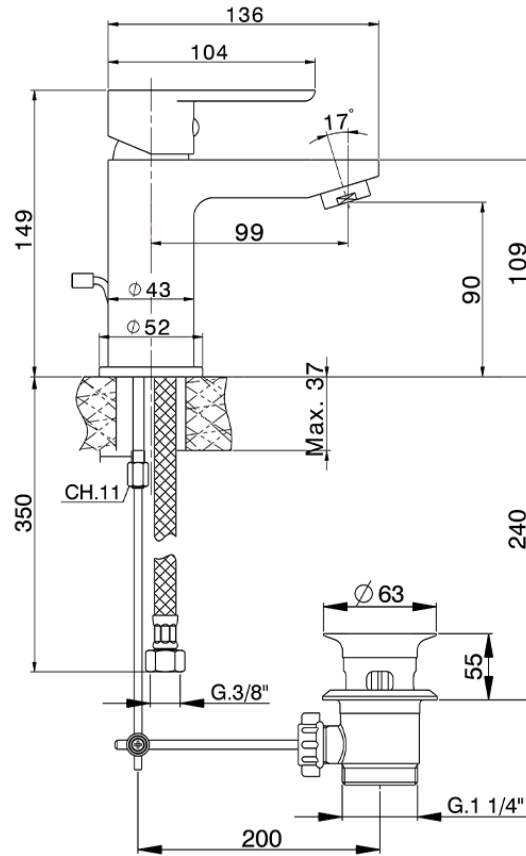

Single lever washbasin mixer SATURNO_SN000514

SN000514

<https://en.huberitalia.com/single-lever-washbasin-mixer-saturno-sn000514>

2026-04-07