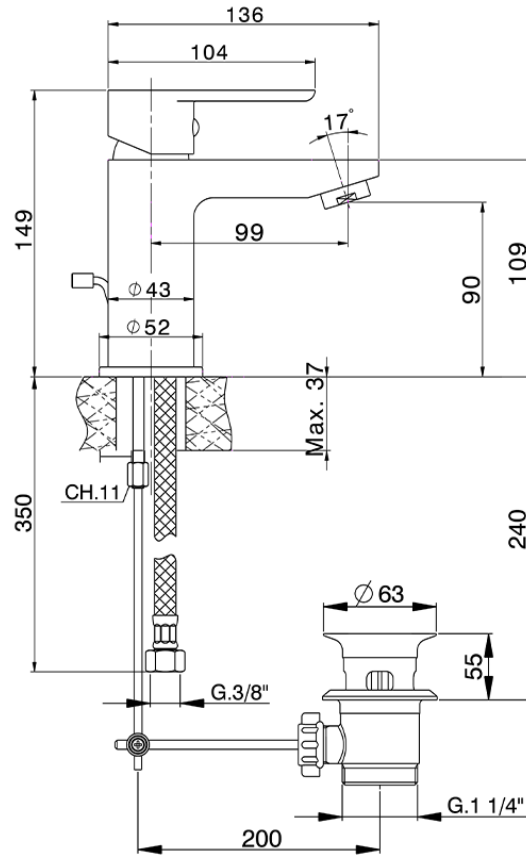

Single lever washbasin mixer SATURNO_SN000514

SN000514

<https://en.huberitalia.com/single-lever-washbasin-mixer-saturno-sn000514>

2026-06-27