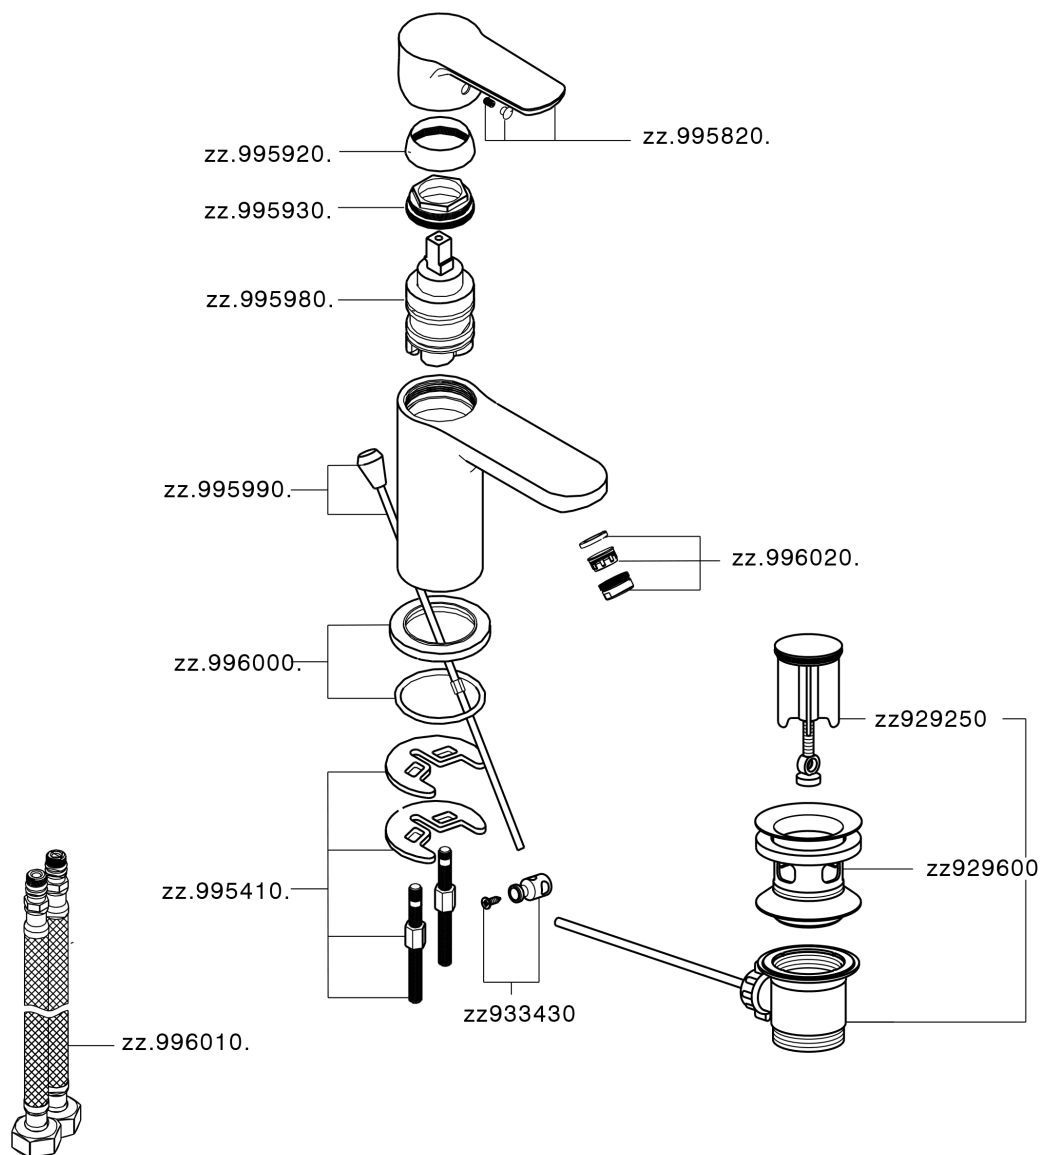

Single lever washbasin mixer SATURNO_SN000514

SN000514

<https://en.huberitalia.com/single-lever-washbasin-mixer-saturno-sn000514>

2026-05-17