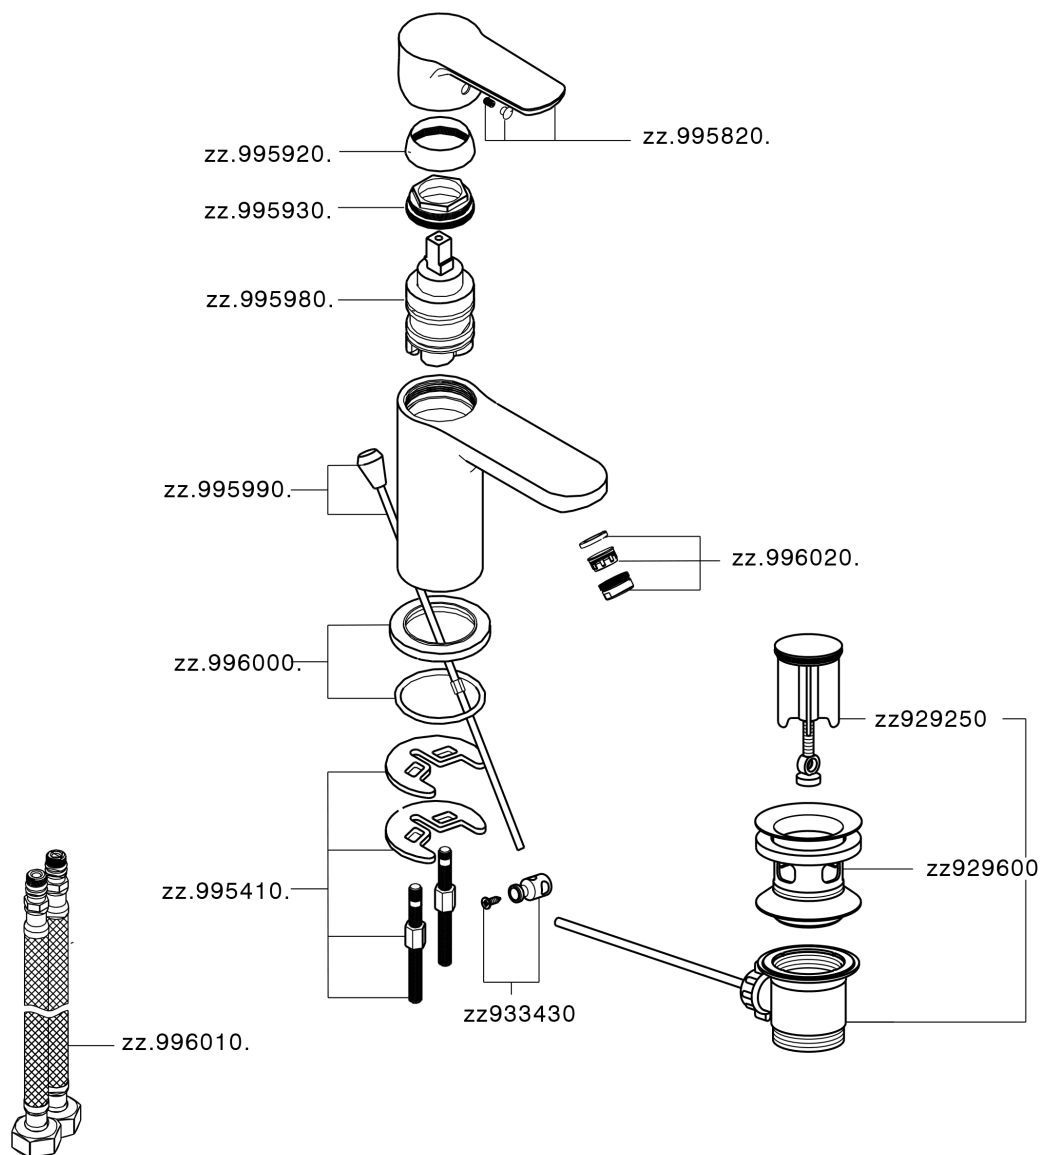

Single lever washbasin mixer SATURNO_SN000514

SN000514

<https://en.huberitalia.com/single-lever-washbasin-mixer-saturno-sn000514>

2026-04-06