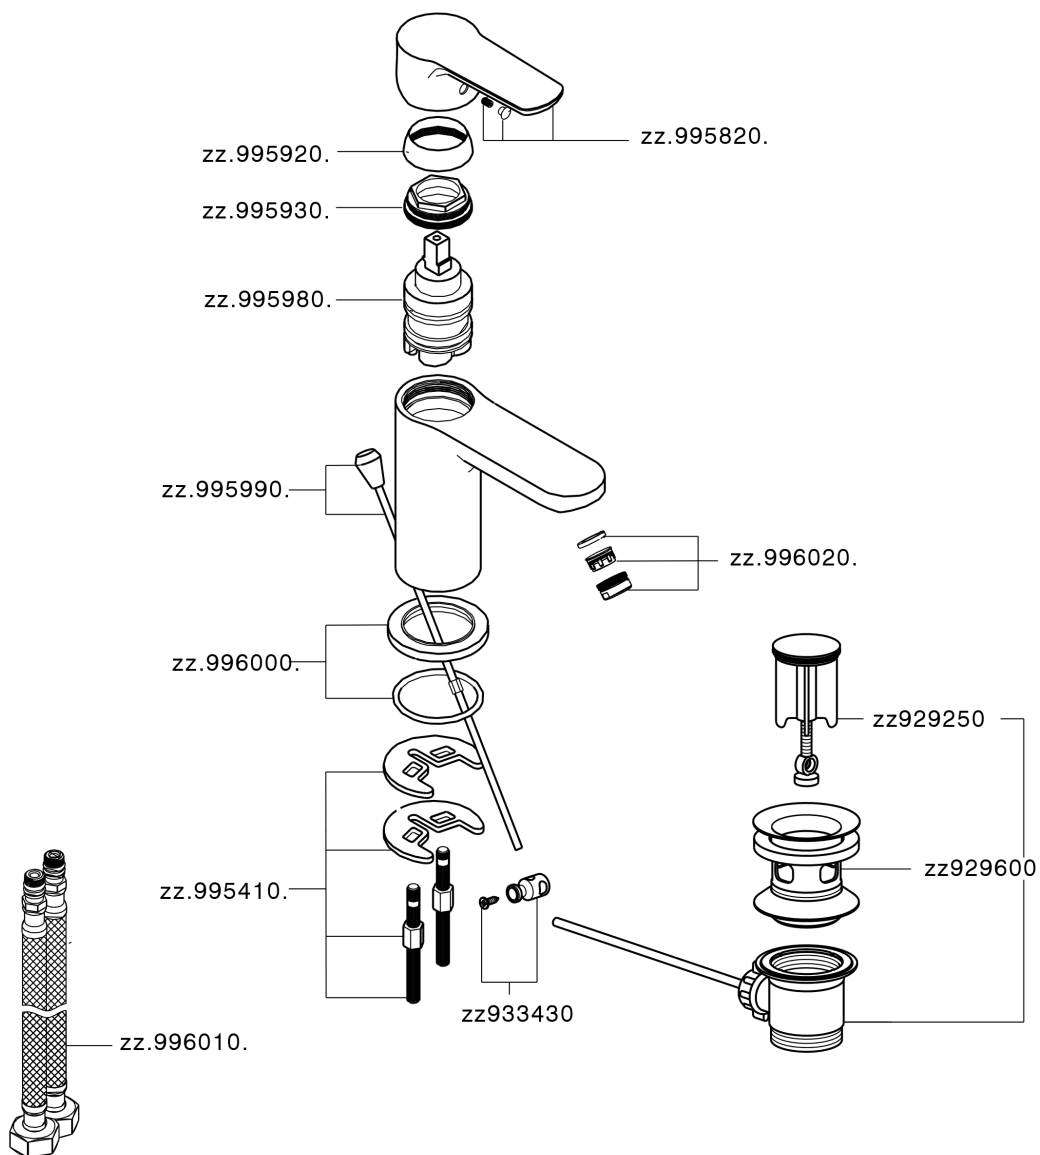

Single lever washbasin mixer SATURNO_SN000514

SN000514

<https://en.huberitalia.com/single-lever-washbasin-mixer-saturno-sn000514>

2026-04-08