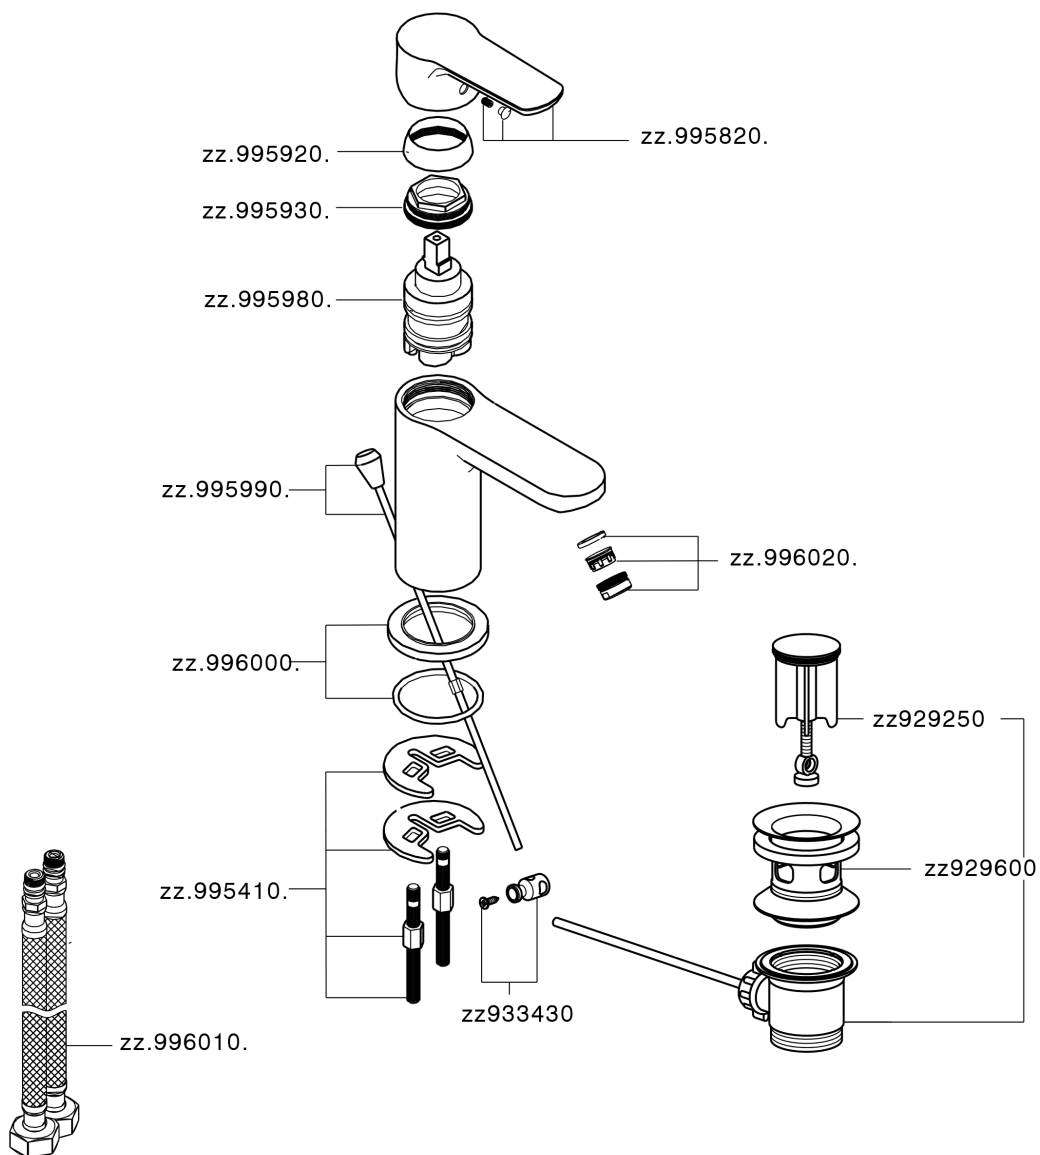

Single lever washbasin mixer SATURNO_SN000514

SN000514

<https://en.huberitalia.com/single-lever-washbasin-mixer-saturno-sn000514>

2026-06-27