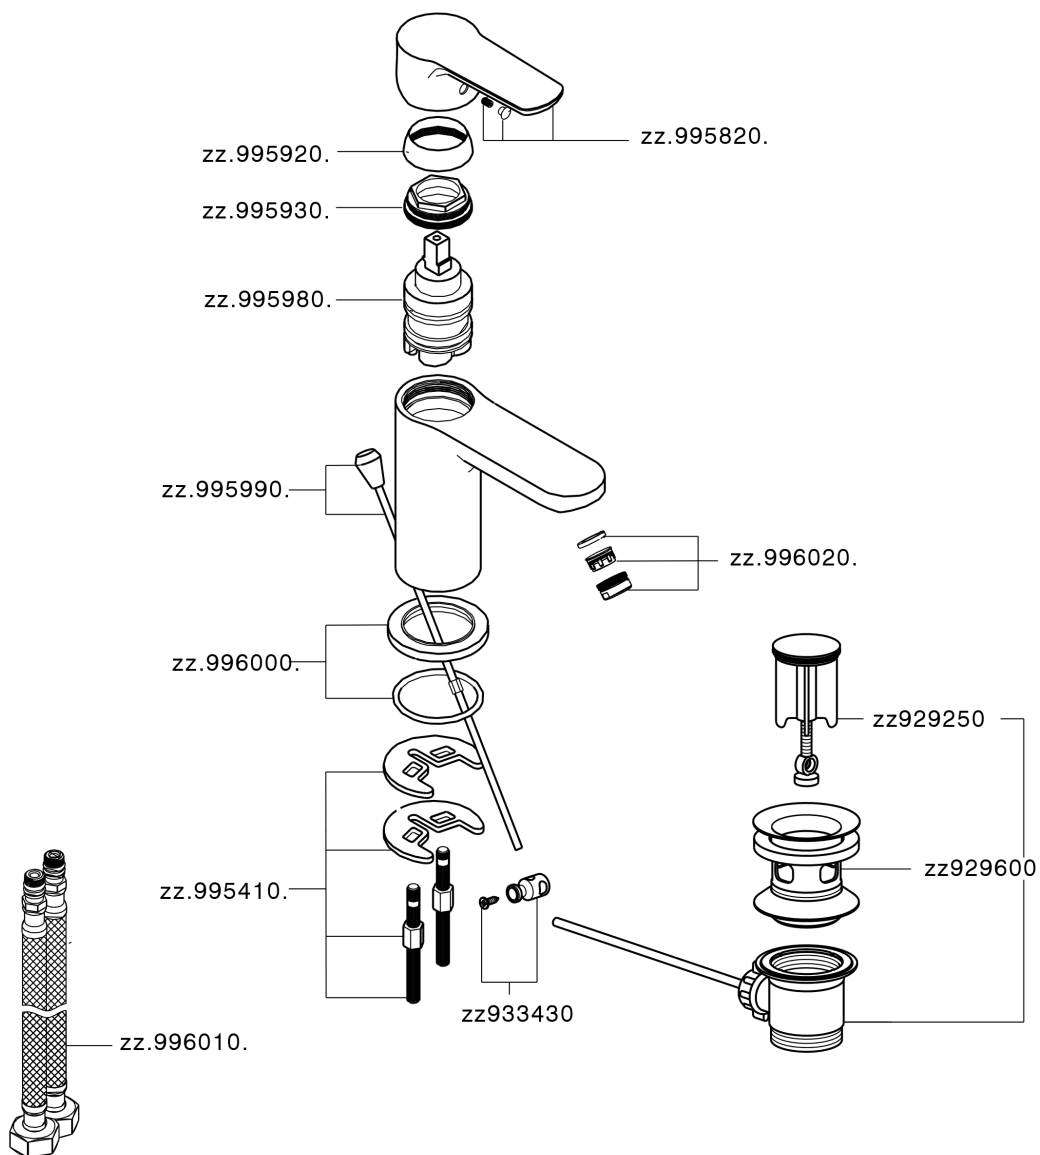

Single lever washbasin mixer SATURNO_SN000514

SN000514

<https://en.huberitalia.com/single-lever-washbasin-mixer-saturno-sn000514>

2026-06-06