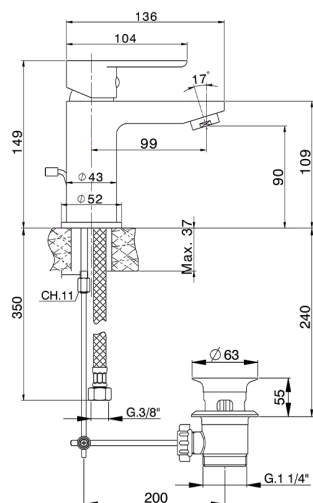

Single lever washbasin mixer SATURNO_SN000514

MODEL **SN000514**

Single lever washbasin mixer, with 1"1/4 automatic pop-up waste, G.3/8" stainless steel flexible hoses

AVAILABLE FINISHINGS

CHARACTERISTICS

Cartridge Spare Parts **ZZ99750000**

35 mm Cartridge

Single lever washbasin mixer SATURNO_SN000514

SN000514

<https://en.huberitalia.com/single-lever-washbasin-mixer-saturno-sn000514>

2026-04-09