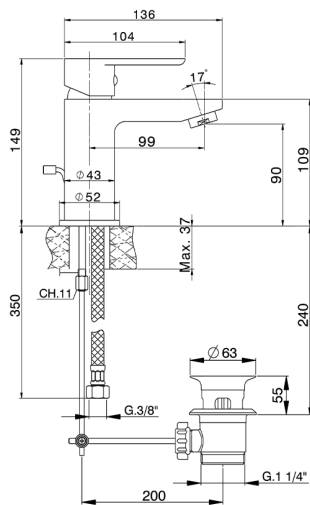

## Single lever washbasin mixer SATURNO\_SN000514

MODEL **SN000514**

Single lever washbasin mixer, with 1"1/4 automatic pop-up waste, G.3/8" stainless steel flexible hoses

AVAILABLE FINISHINGS

**21** 21 Chrome

CHARACTERISTICS

Cartridge Spare Parts **ZZ99750000**

**35 mm Cartridge**

## Single lever washbasin mixer SATURNO\_SN000514

SN000514

<https://en.huberitalia.com/single-lever-washbasin-mixer-saturno-sn000514>

2026-06-27