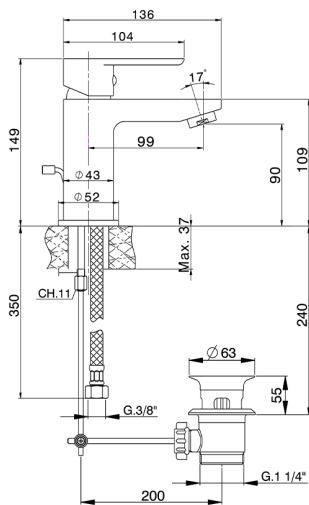

## Single lever washbasin mixer SATURNO\_SN000514

MODEL **SN000514**

Single lever washbasin mixer, with 1"1/4 automatic pop-up waste, G.3/8" stainless steel flexible hoses

AVAILABLE FINISHINGS

**21** 21 Chrome

CHARACTERISTICS

Cartridge Spare Parts **ZZ99750000**

**35 mm Cartridge**

## Single lever washbasin mixer SATURNO\_SN000514

SN000514

<https://en.huberitalia.com/single-lever-washbasin-mixer-saturno-sn000514>

2026-04-06