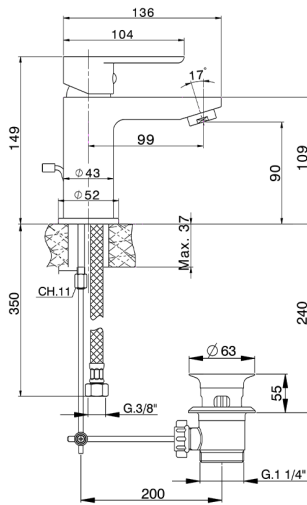

Single lever washbasin mixer SATURNO_SN000514

MODEL **SN000514**

Single lever washbasin mixer, with 1"1/4 automatic pop-up waste, G.3/8" stainless steel flexible hoses

AVAILABLE FINISHINGS

21 21 Chrome

CHARACTERISTICS

Cartridge Spare Parts **ZZ99750000**

35 mm Cartridge

Single lever washbasin mixer SATURNO_SN000514

SN000514

<https://en.huberitalia.com/single-lever-washbasin-mixer-saturno-sn000514>

2026-06-06