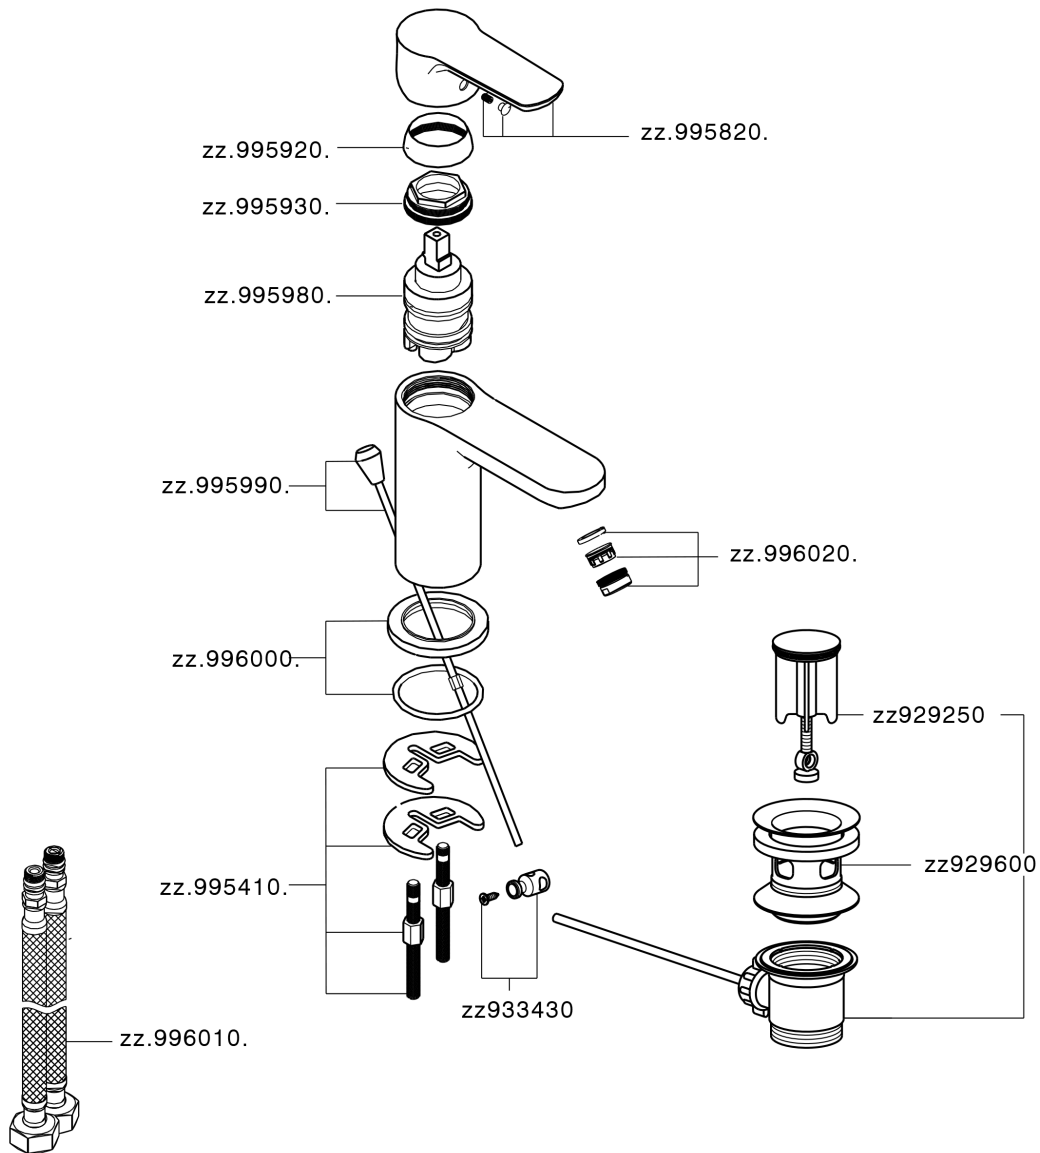

Single lever washbasin mixer SATURNO_SN000514

MODEL **SN000514**

Single lever washbasin mixer, with 1"1/4 automatic pop-up waste, G.3/8" stainless steel flexible hoses

AVAILABLE FINISHINGS

21 21 Chrome

CHARACTERISTICS

Cartridge Spare Parts **ZZ99750000**

35 mm Cartridge

Single lever washbasin mixer SATURNO_SN000514

SN000514

<https://en.huberitalia.com/single-lever-washbasin-mixer-saturno-sn000514>

2026-06-06