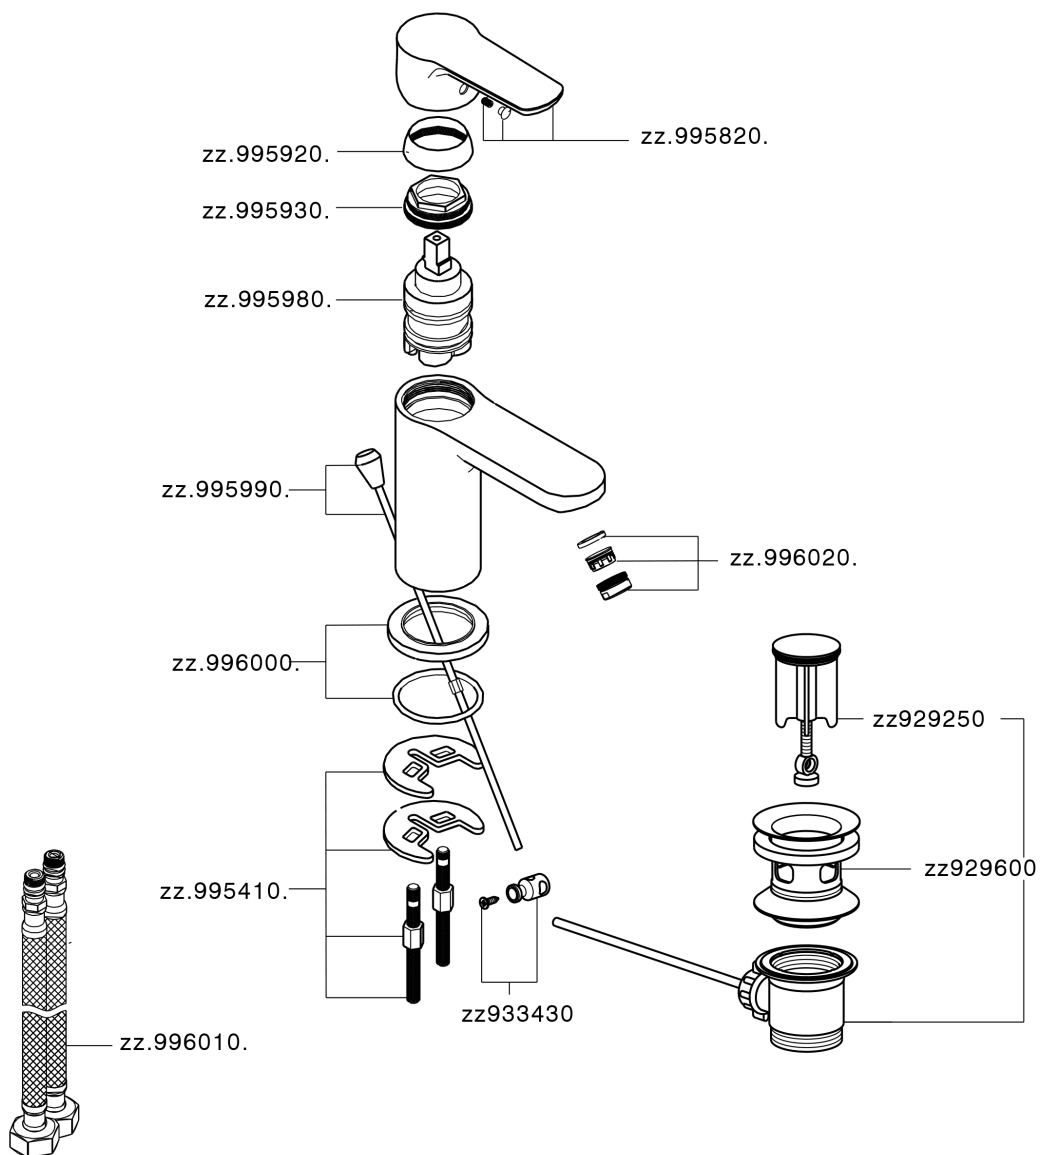

## Single lever washbasin mixer SATURNO\_SN000514

MODEL **SN000514**

Single lever washbasin mixer, with 1"1/4 automatic pop-up waste, G.3/8" stainless steel flexible hoses

AVAILABLE FINISHINGS

CHARACTERISTICS

Cartridge Spare Parts **ZZ99750000**

**35 mm Cartridge**

## Single lever washbasin mixer SATURNO\_SN000514

SN000514

<https://en.huberitalia.com/single-lever-washbasin-mixer-saturno-sn000514>

2026-06-27