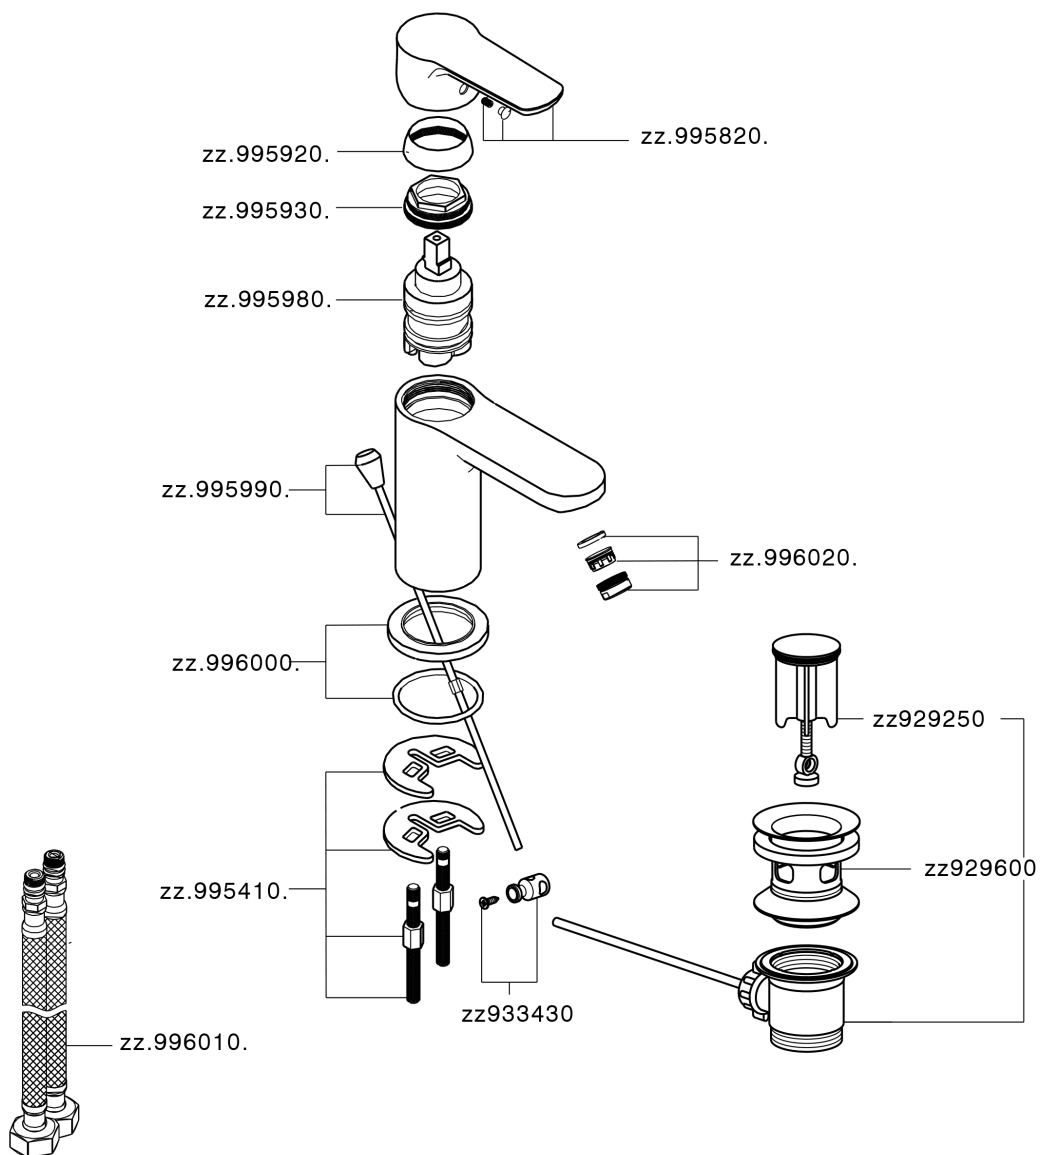

## Single lever washbasin mixer SATURNO\_SN000514

MODEL **SN000514**

Single lever washbasin mixer, with 1"1/4 automatic pop-up waste, G.3/8" stainless steel flexible hoses

AVAILABLE FINISHINGS

**21** 21 Chrome

CHARACTERISTICS

Cartridge Spare Parts **ZZ99750000**

**35 mm Cartridge**

## Single lever washbasin mixer SATURNO\_SN000514

SN000514

<https://en.huberitalia.com/single-lever-washbasin-mixer-saturno-sn000514>

2026-06-27