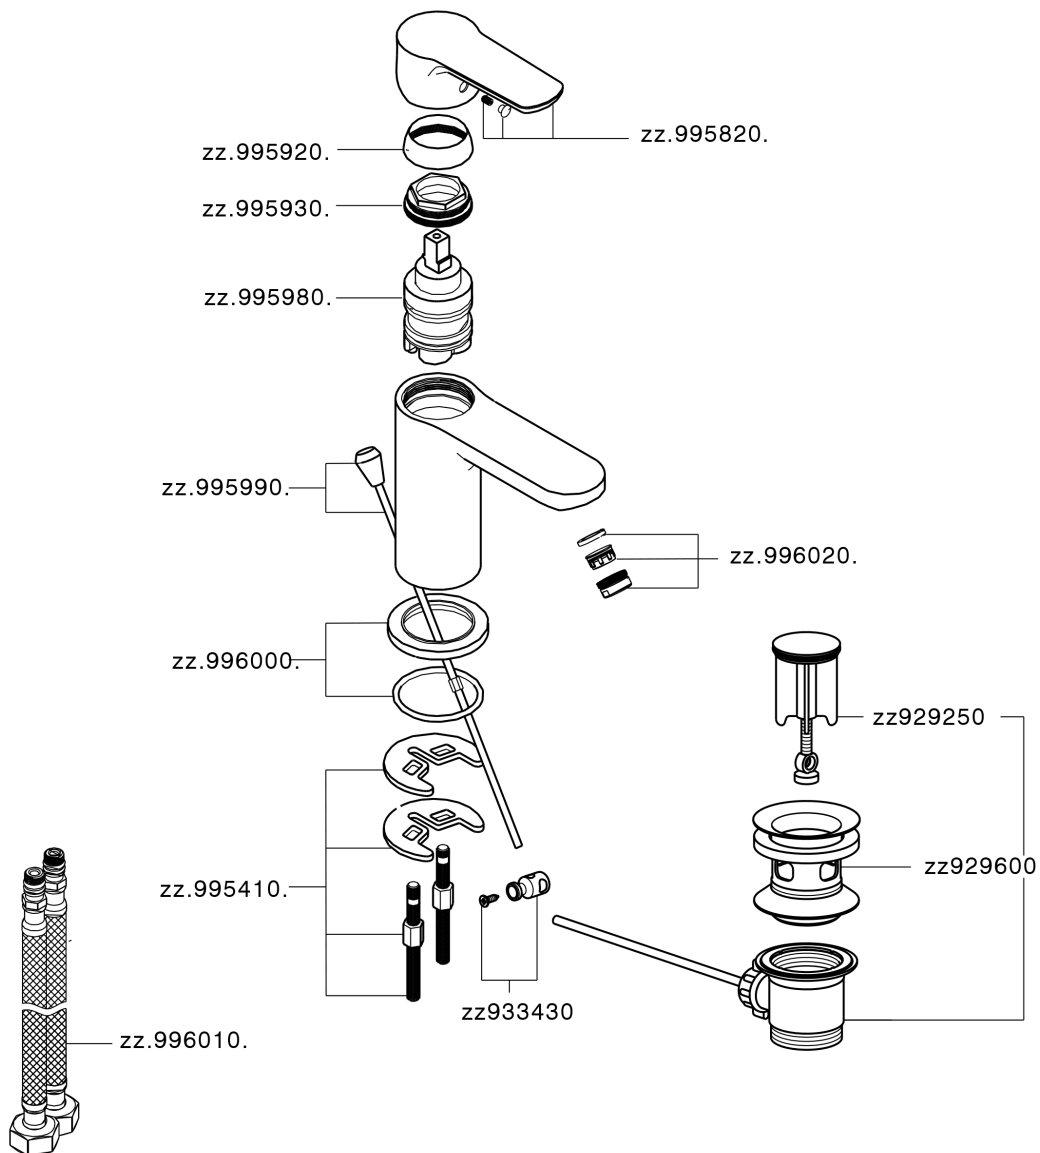

Single lever washbasin mixer SATURNO_SN000514

MODEL **SN000514**

Single lever washbasin mixer, with 1"1/4 automatic pop-up waste, G.3/8" stainless steel flexible hoses

AVAILABLE FINISHINGS

CHARACTERISTICS

Cartridge Spare Parts **ZZ99750000**

35 mm Cartridge

Single lever washbasin mixer SATURNO_SN000514

SN000514

<https://en.huberitalia.com/single-lever-washbasin-mixer-saturno-sn000514>

2026-04-09