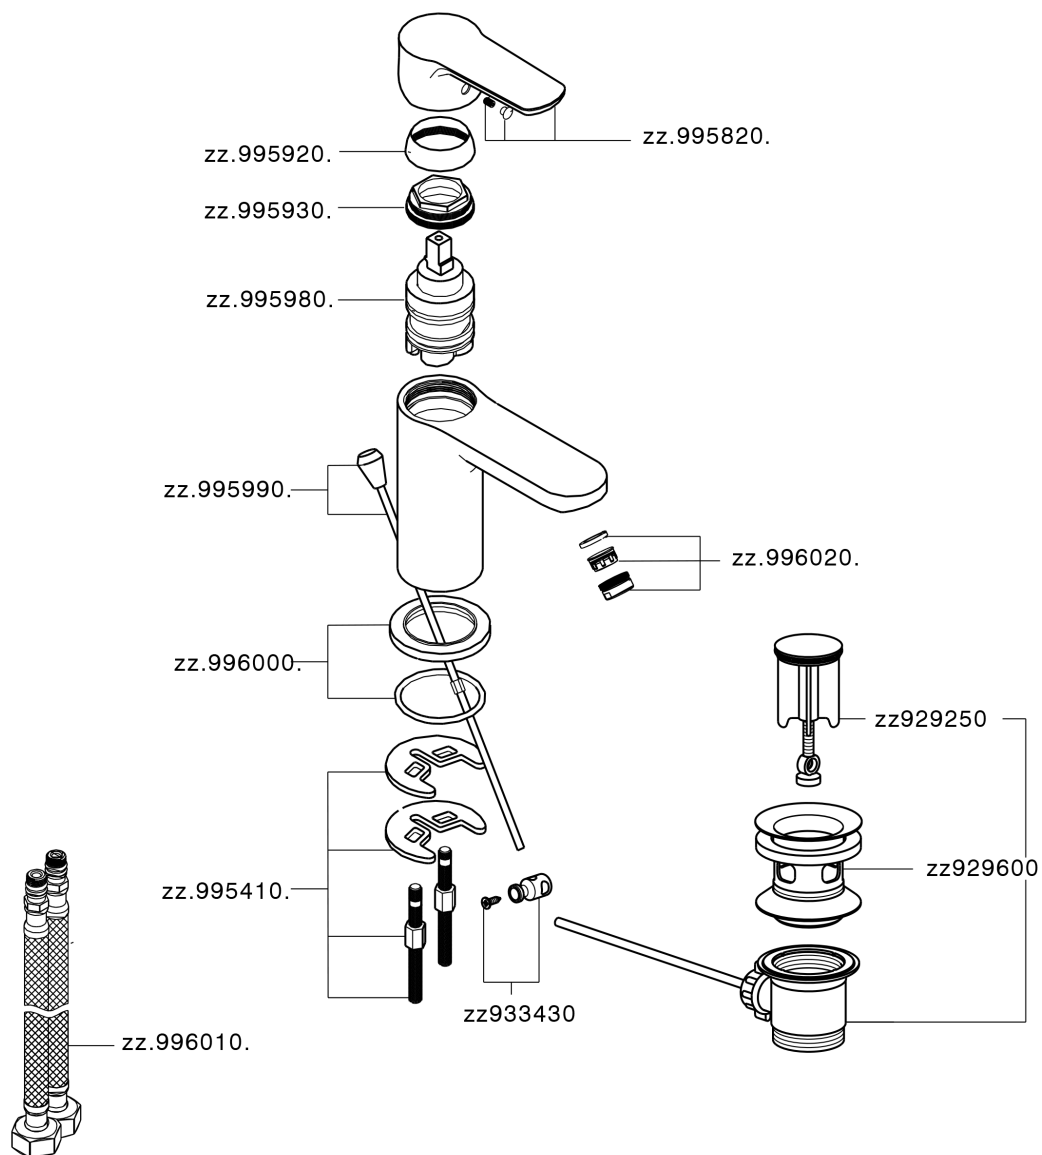

## Single lever washbasin mixer SATURNO\_SN000514

MODEL **SN000514**

Single lever washbasin mixer, with 1"1/4 automatic pop-up waste, G.3/8" stainless steel flexible hoses

AVAILABLE FINISHINGS

**21** 21 Chrome

CHARACTERISTICS

Cartridge Spare Parts **ZZ99750000**

**35 mm Cartridge**

## Single lever washbasin mixer SATURNO\_SN000514

SN000514

<https://en.huberitalia.com/single-lever-washbasin-mixer-saturno-sn000514>

2026-04-06