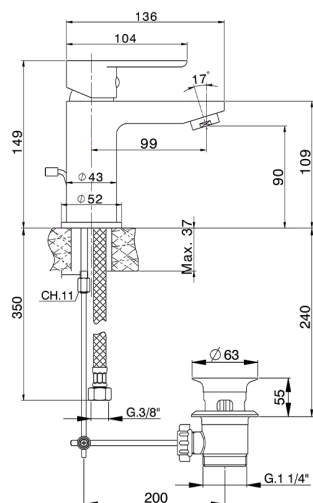

## Single lever washbasin mixer SATURNO\_SN000514

MODEL **SN000514**

Single lever washbasin mixer, with 1"1/4 automatic pop-up waste, G.3/8" stainless steel flexible hoses

AVAILABLE FINISHINGS

CHARACTERISTICS

Cartridge Spare Parts **ZZ99750000**

**35 mm Cartridge**

## Single lever washbasin mixer SATURNO\_SN000514

SN000514

<https://en.huberitalia.com/single-lever-washbasin-mixer-saturno-sn000514>

2026-06-27