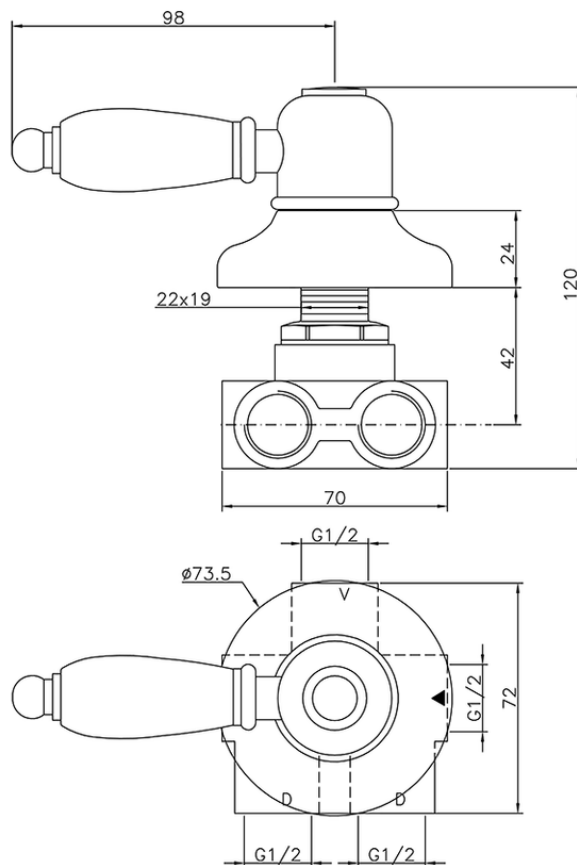

Concealed 3-outlet diverter CROISSETTE_CS000270

CS000270

<https://en.huberitalia.com/concealed-3-outlet-diverter-croisette-cs000270>

2026-05-15