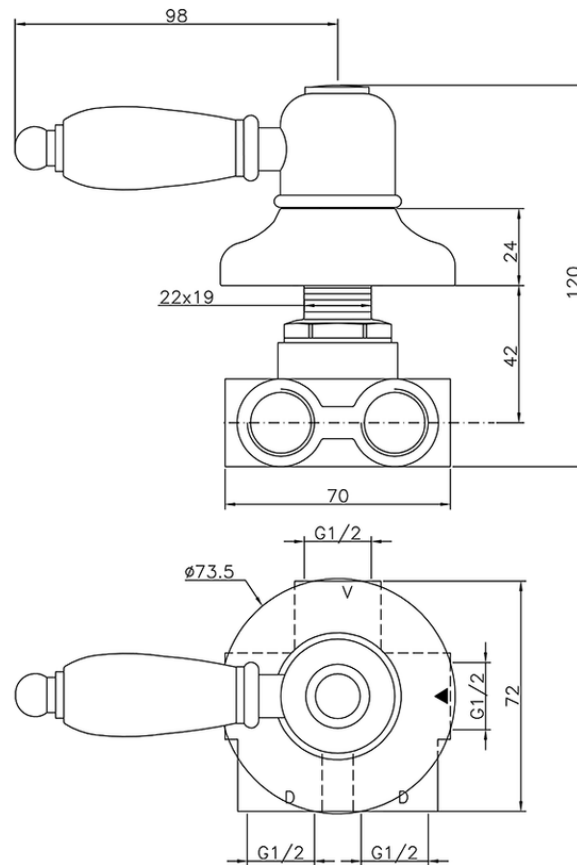

Concealed 3-outlet diverter CROISETTE_CS000270

CS000270

<https://en.huberitalia.com/concealed-3-outlet-diverter-croisette-cs000270>

2026-06-13