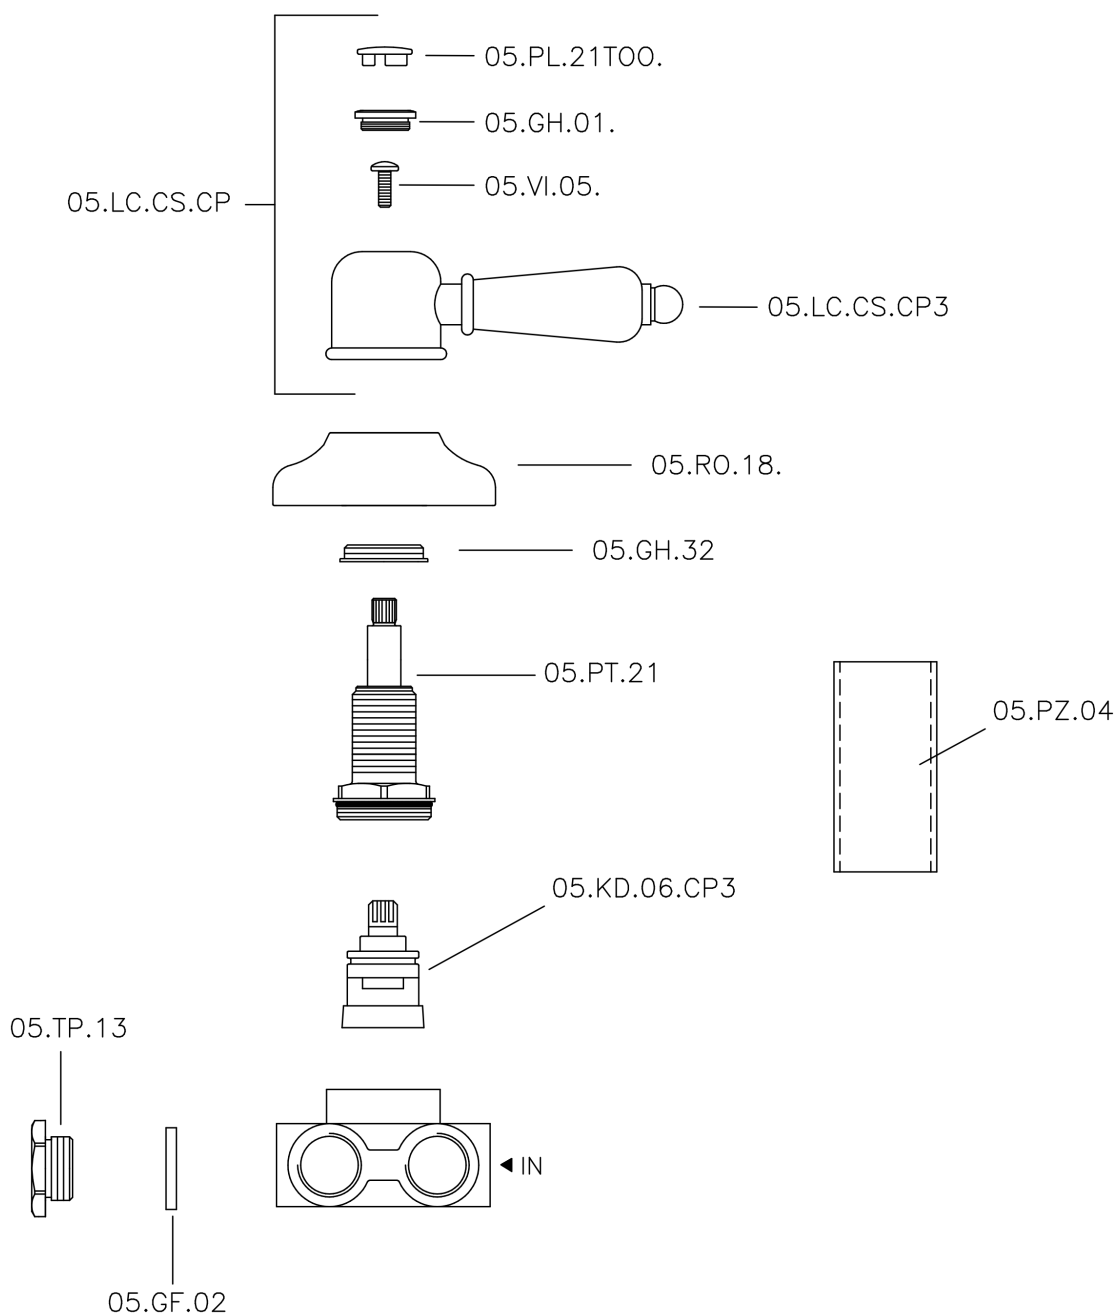

Concealed 3-outlet diverter CROISETTE_CS000270

CS000270

<https://en.huberitalia.com/concealed-3-outlet-diverter-croisette-cs000270>

2026-06-13