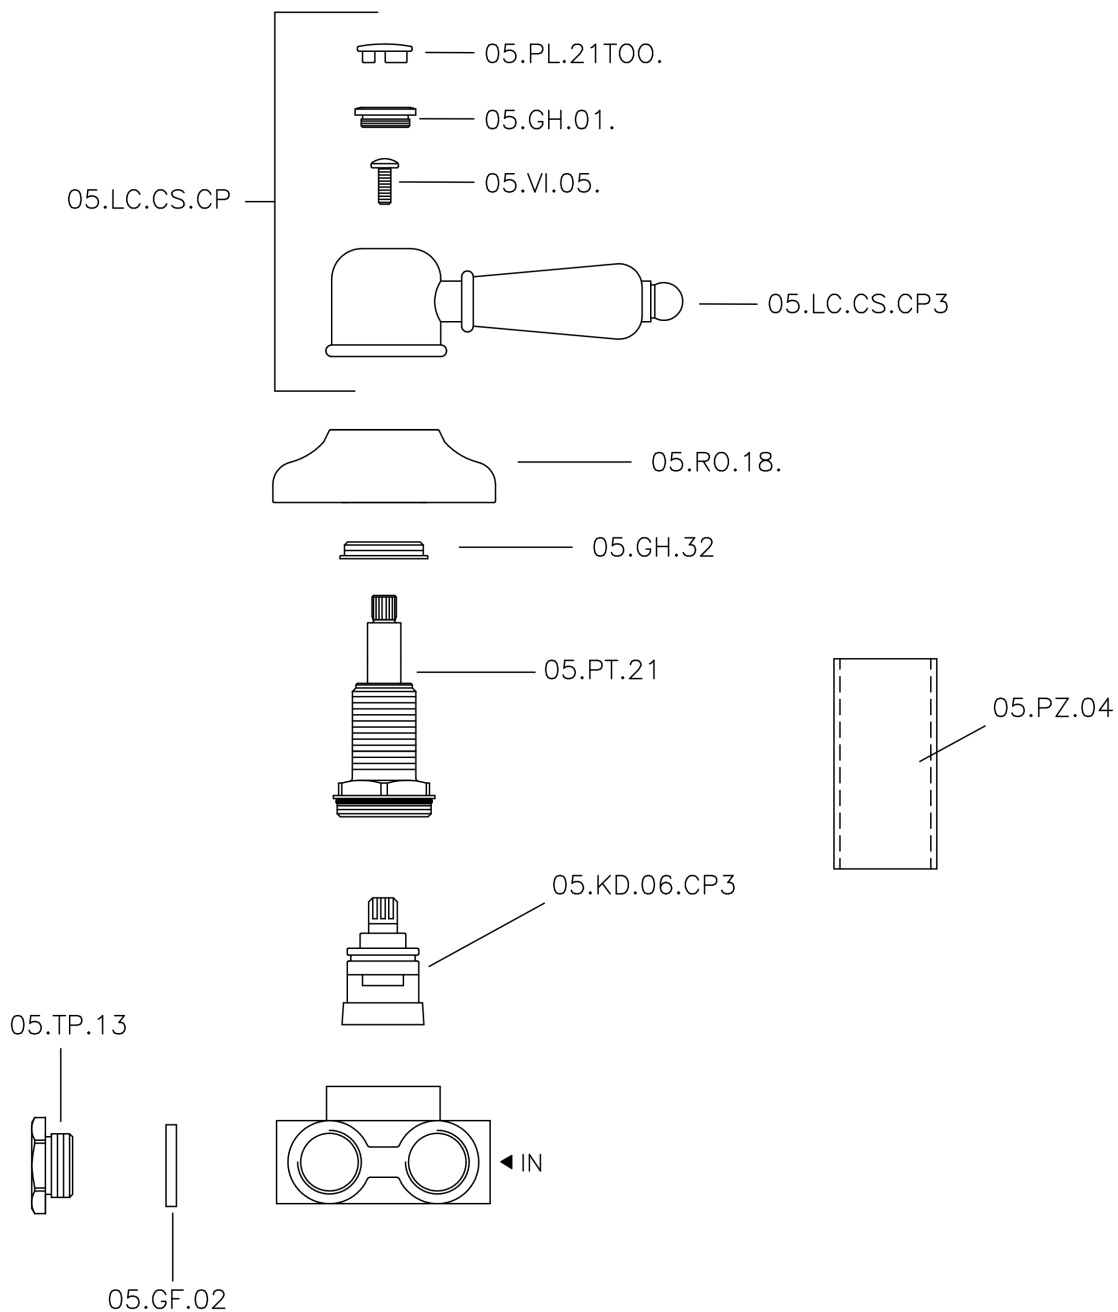

Concealed 3-outlet diverter CROISETTE_CS000270

CS000270

<https://en.huberitalia.com/concealed-3-outlet-diverter-croisette-cs000270>

2026-04-08