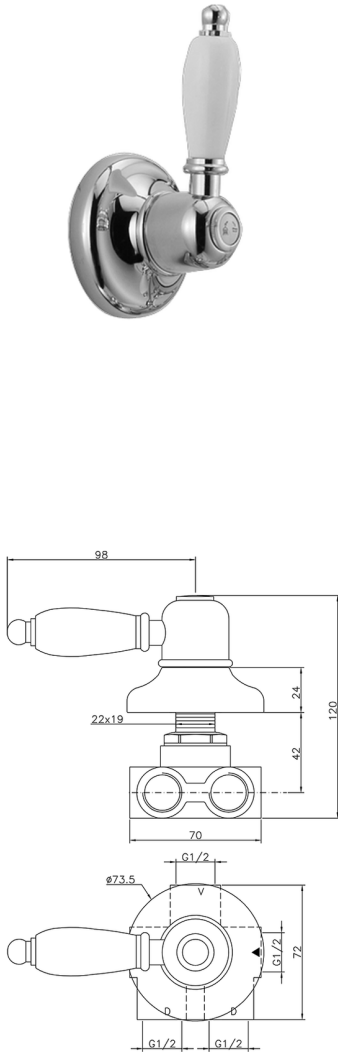

## Concealed 3-outlet diverter CROISETTE\_CS000270

MODEL **CS000270**

Concealed 3-outlet diverter, 1/2" F outlets

### AVAILABLE FINISHINGS

-  **21** 21 Chrome
-  **27** 27 Old Bronze
-  **2G** 2G Antique Gold
-  **2W** 2W Brushed Gold

## Concealed 3-outlet diverter CROISETTE\_CS000270

CS000270

<https://en.huberitalia.com/concealed-3-outlet-diverter-croisette-cs000270>

2026-06-13