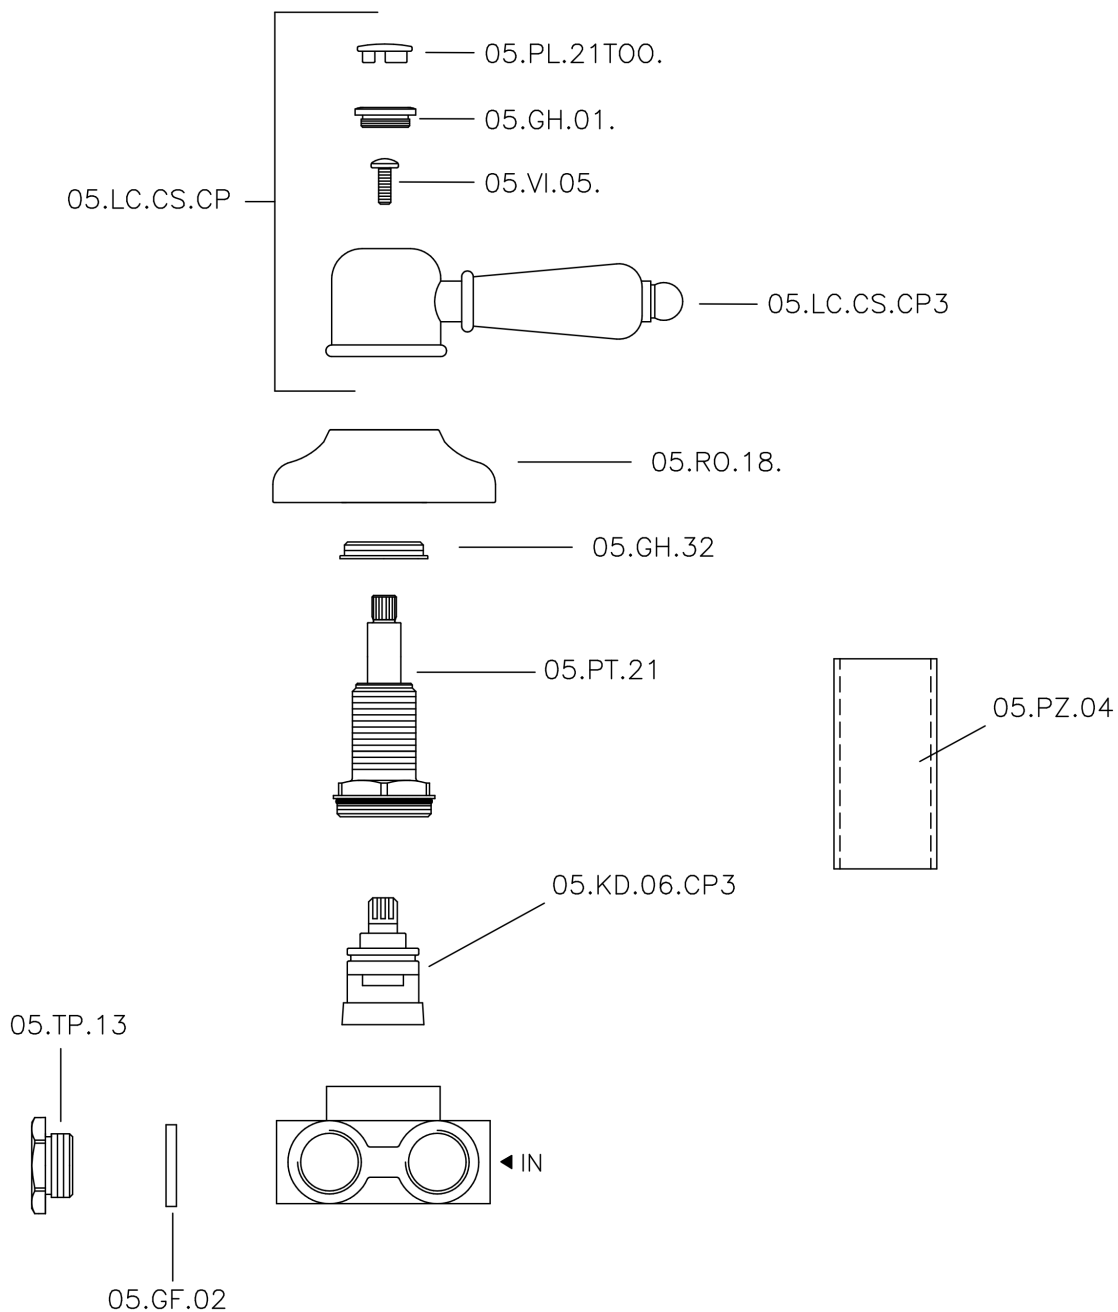

Concealed 3-outlet diverter CROISETTE_CS000270

MODEL **CS000270**

Concealed 3-outlet diverter, 1/2" F outlets

AVAILABLE FINISHINGS

-  **21** 21 Chrome
-  **27** 27 Old Bronze
-  **2G** 2G Antique Gold
-  **2W** 2W Brushed Gold

CHARACTERISTICS

Installation **Concealed**

Concealed 3-outlet diverter CROISSETTE_CS000270

CS000270

<https://en.huberitalia.com/concealed-3-outlet-diverter-croisette-cs000270>

2026-04-10