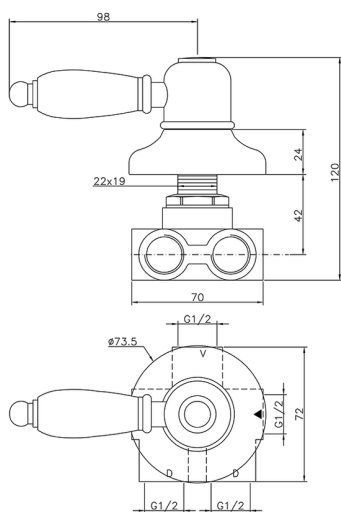

Concealed 3-outlet diverter CROISETTE_CS000270

MODEL **CS000270**

Concealed 3-outlet diverter, 1/2" F outlets

AVAILABLE FINISHINGS

-  **21** 21 Chrome
-  **27** 27 Old Bronze
-  **2G** 2G Antique Gold
-  **2W** 2W Brushed Gold

CHARACTERISTICS

Installation **Concealed**

Concealed 3-outlet diverter CROISSETTE_CS000270

CS000270

<https://en.huberitalia.com/concealed-3-outlet-diverter-croisette-cs000270>

2026-04-10