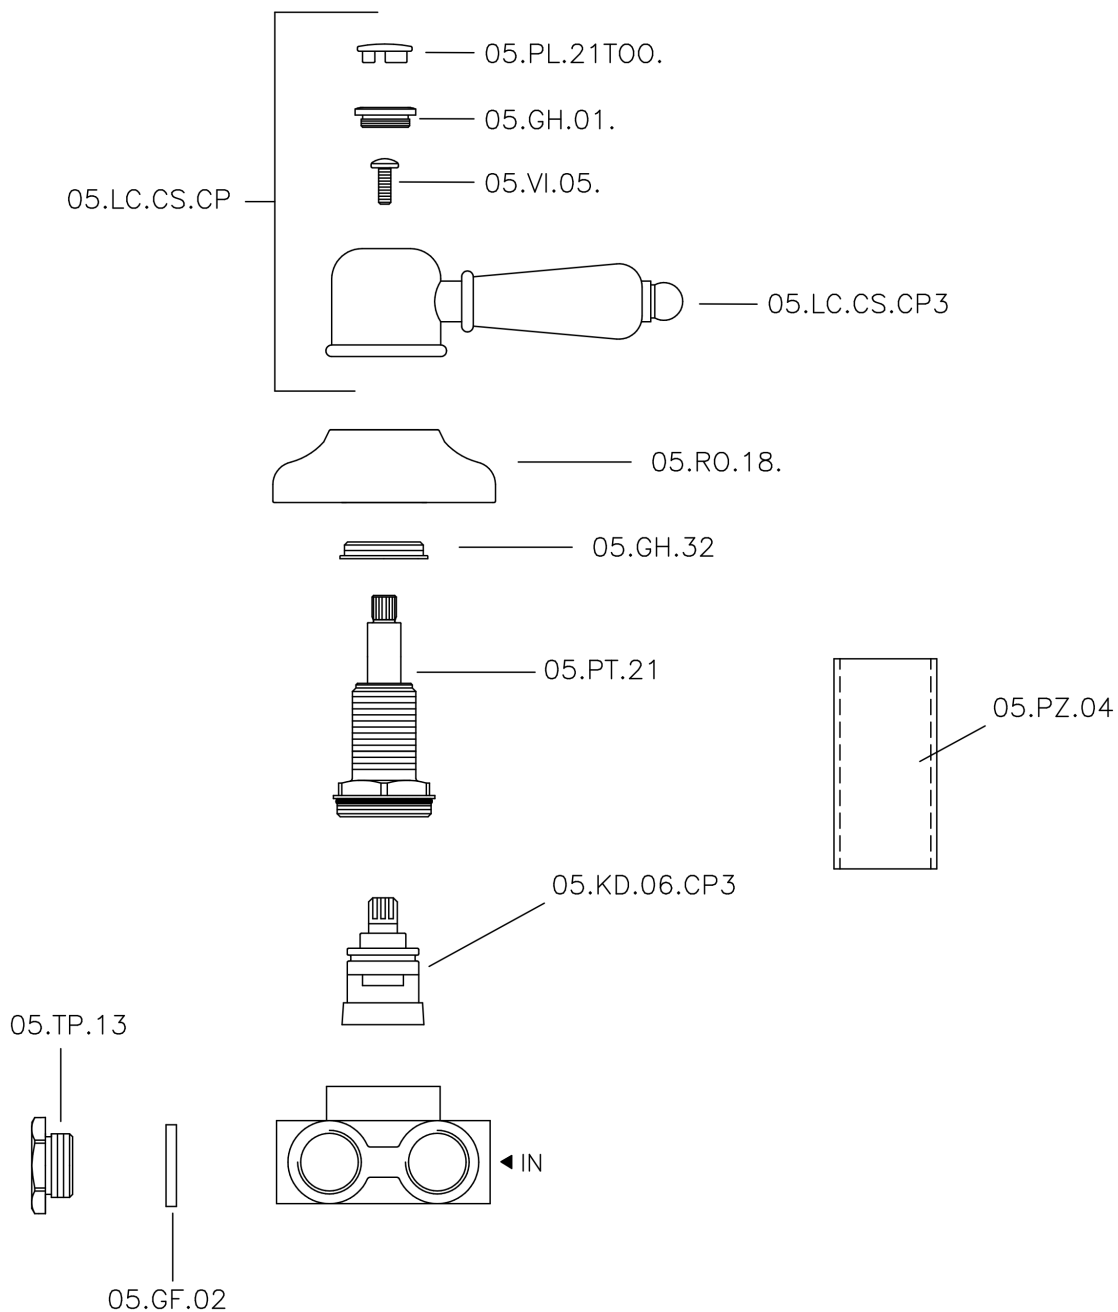

Concealed 3-outlet diverter CROISSETTE_CS000270

CS000270

<https://en.huberitalia.com/concealed-3-outlet-diverter-croisette-cs000270>

2026-04-10