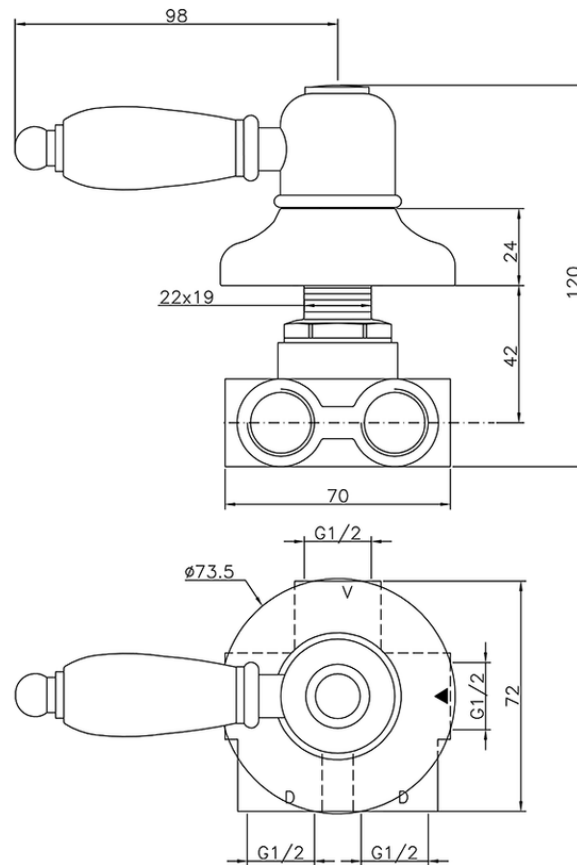

Concealed 3-outlet diverter CROISETTE_CS000270

CS000270

<https://en.huberitalia.com/concealed-3-outlet-diverter-croisette-cs000270>

2026-04-08