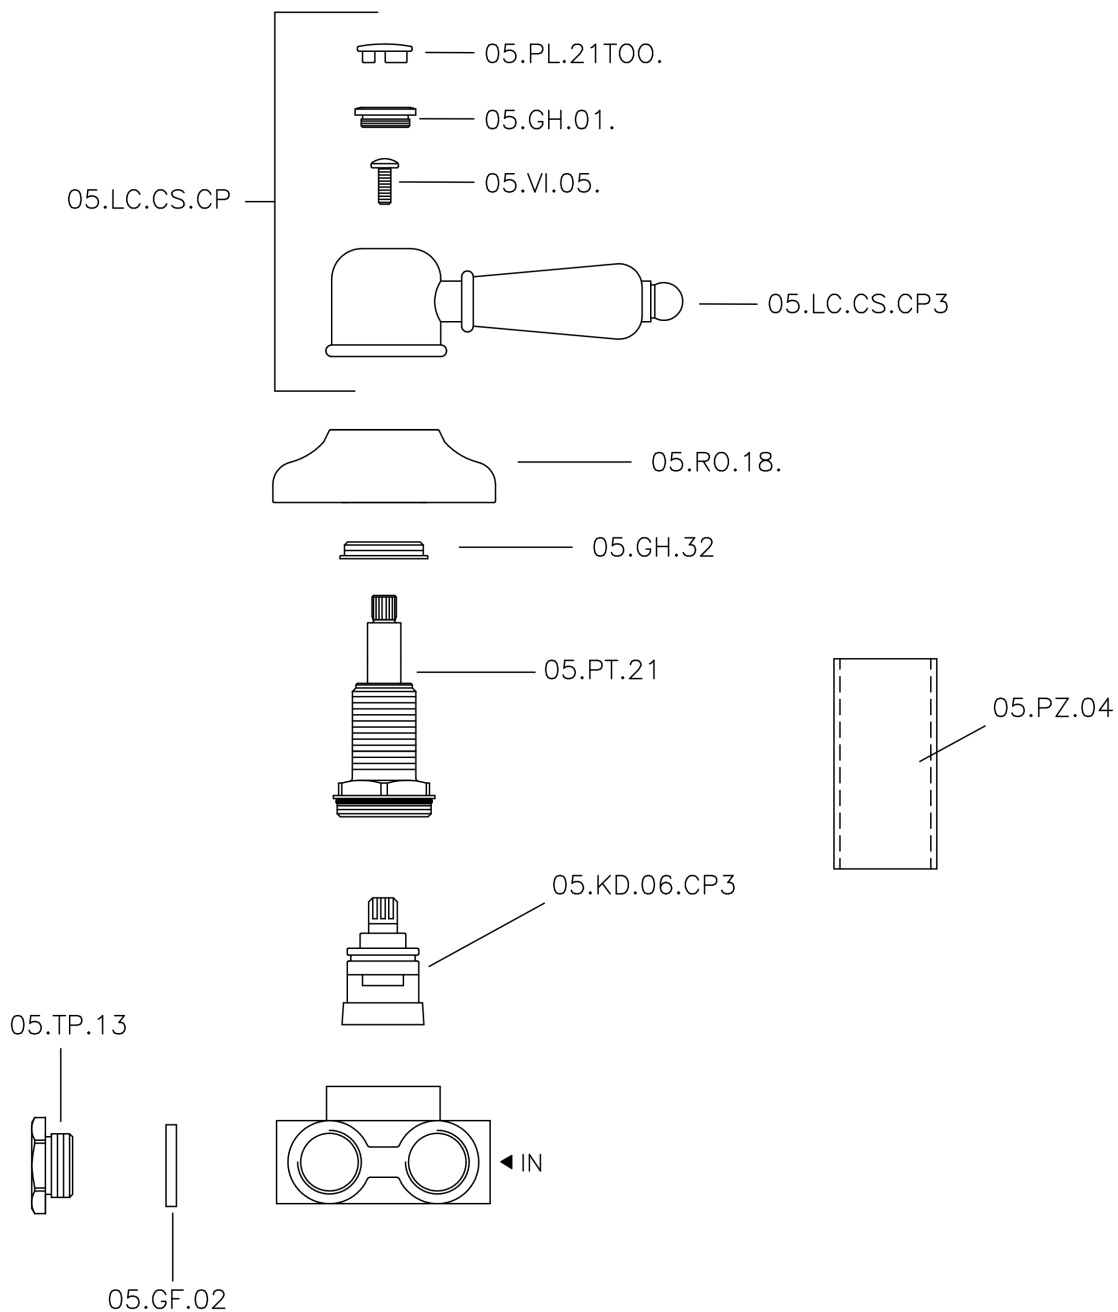

## Concealed 3-outlet diverter CROISETTE\_CS000270

CS000270

<https://en.huberitalia.com/concealed-3-outlet-diverter-croisette-cs000270>

2026-06-06