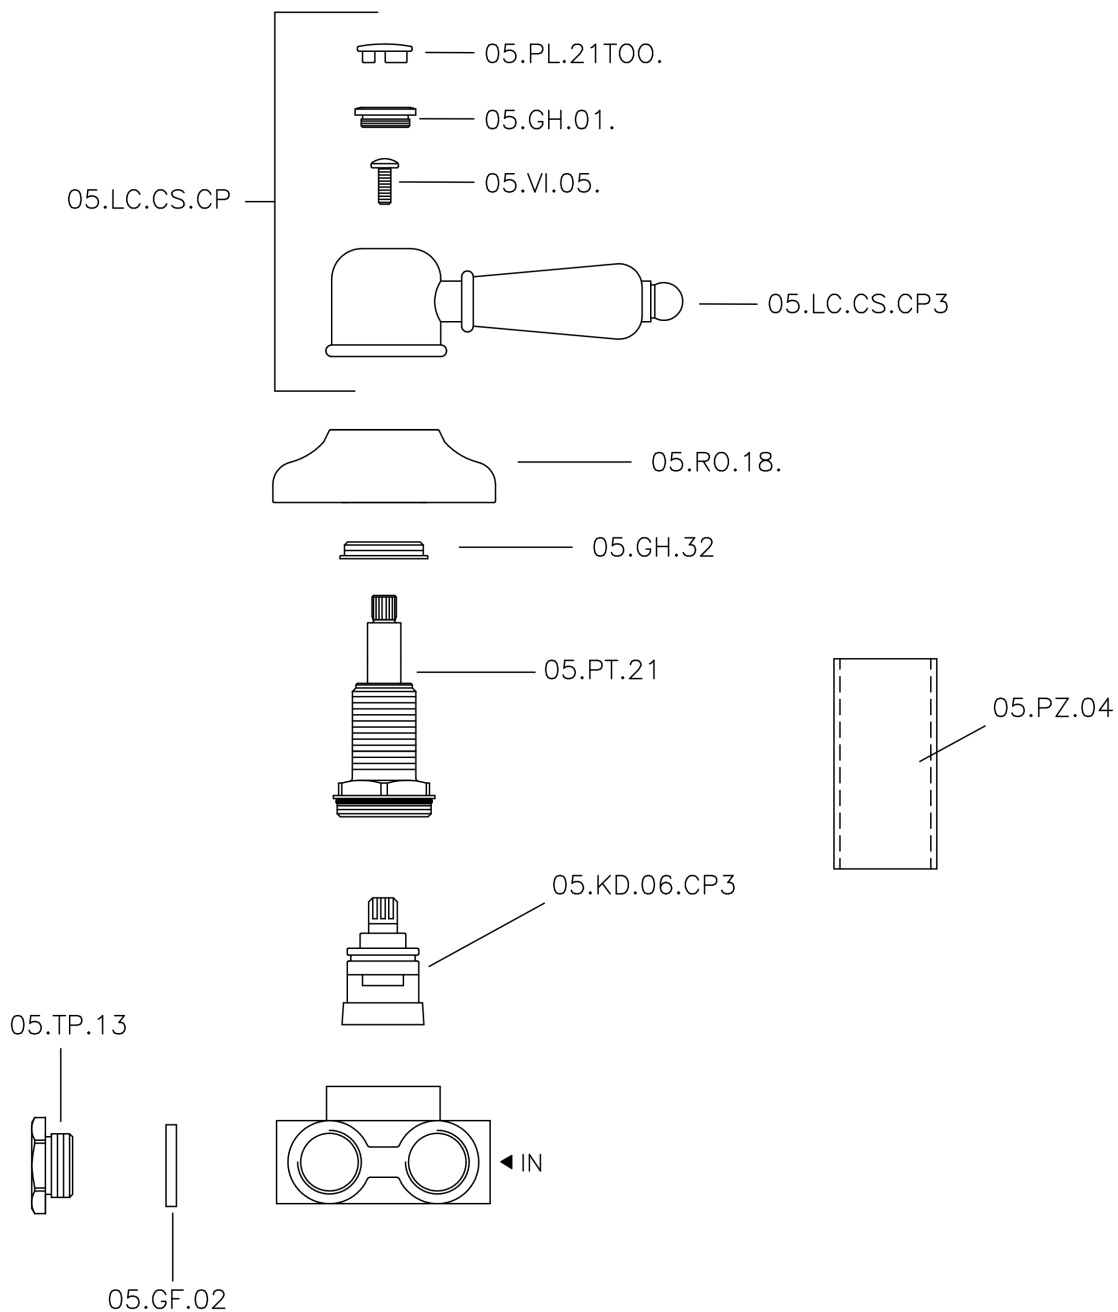

## Concealed 3-outlet diverter CROISSETTE\_CS000270

CS000270

<https://en.huberitalia.com/concealed-3-outlet-diverter-croisette-cs000270>

2026-04-08