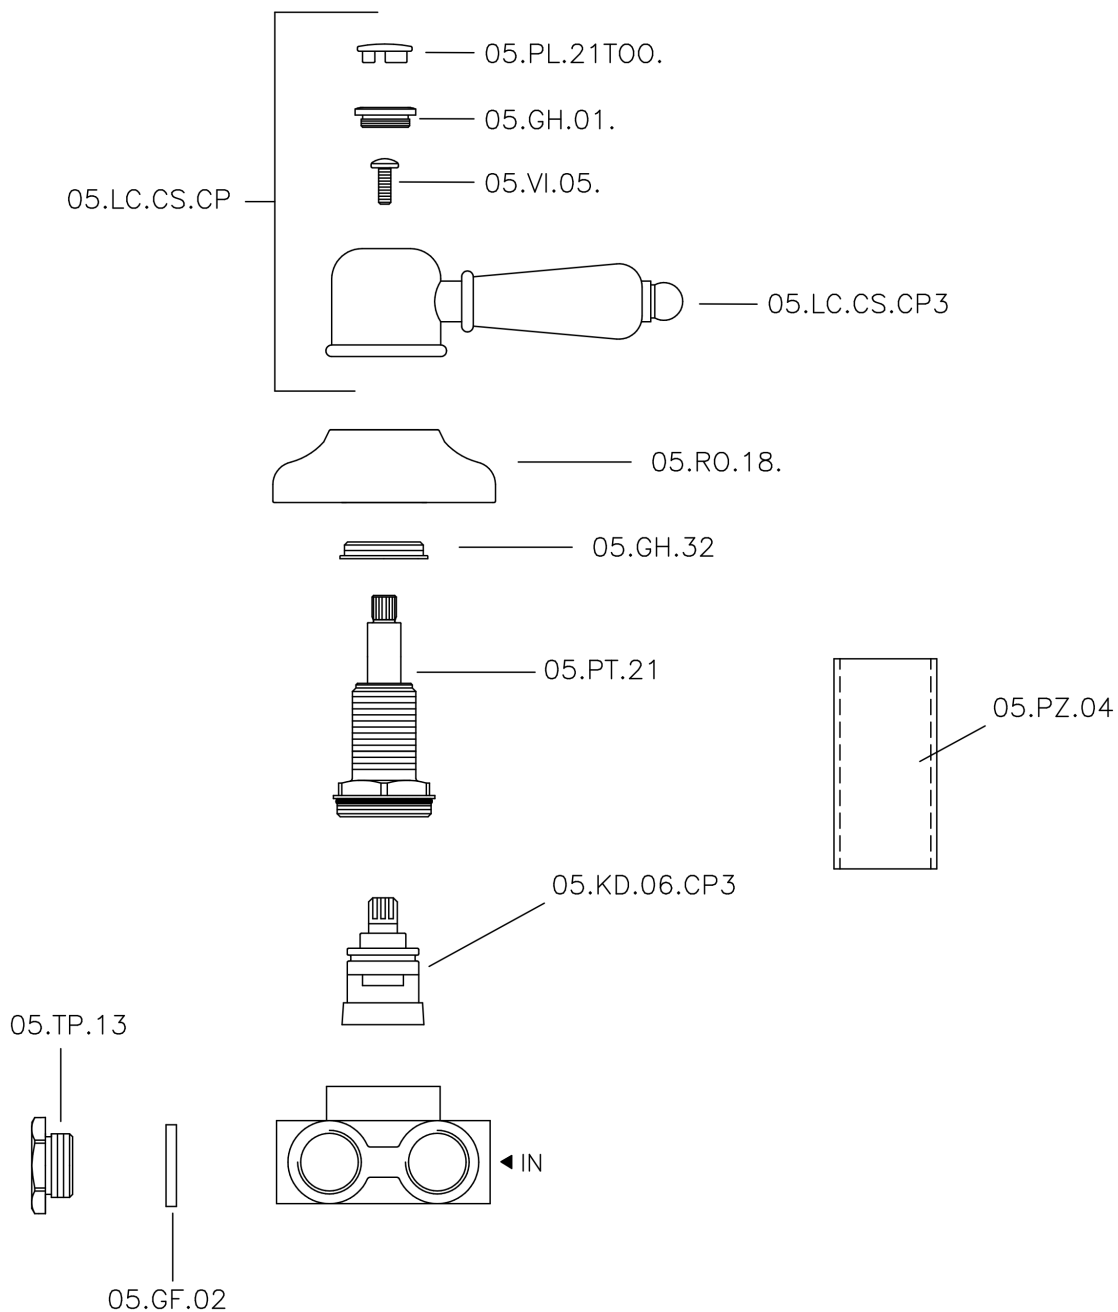

## Concealed 3-outlet diverter CROISETTE\_CS000270

MODEL **CS000270**

Concealed 3-outlet diverter, 1/2" F outlets

## Concealed 3-outlet diverter CROISETTE\_CS000270

CS000270

<https://en.huberitalia.com/concealed-3-outlet-diverter-croisette-cs000270>

2026-04-10