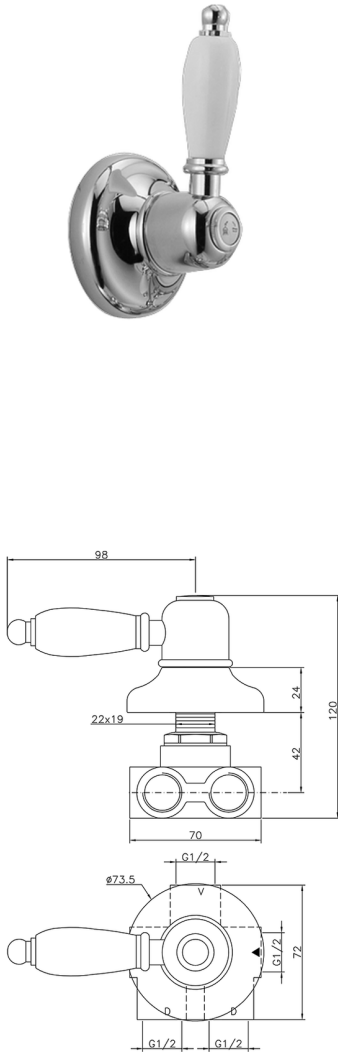

## Concealed 3-outlet diverter CROISETTE\_CS000270

MODEL **CS000270**

Concealed 3-outlet diverter, 1/2" F outlets

### AVAILABLE FINISHINGS

-  **21** 21 Chrome
-  **27** 27 Old Bronze
-  **2G** 2G Antique Gold
-  **2W** 2W Brushed Gold

## Concealed 3-outlet diverter CROISETTE\_CS000270

CS000270

<https://en.huberitalia.com/concealed-3-outlet-diverter-croisette-cs000270>

2026-04-10