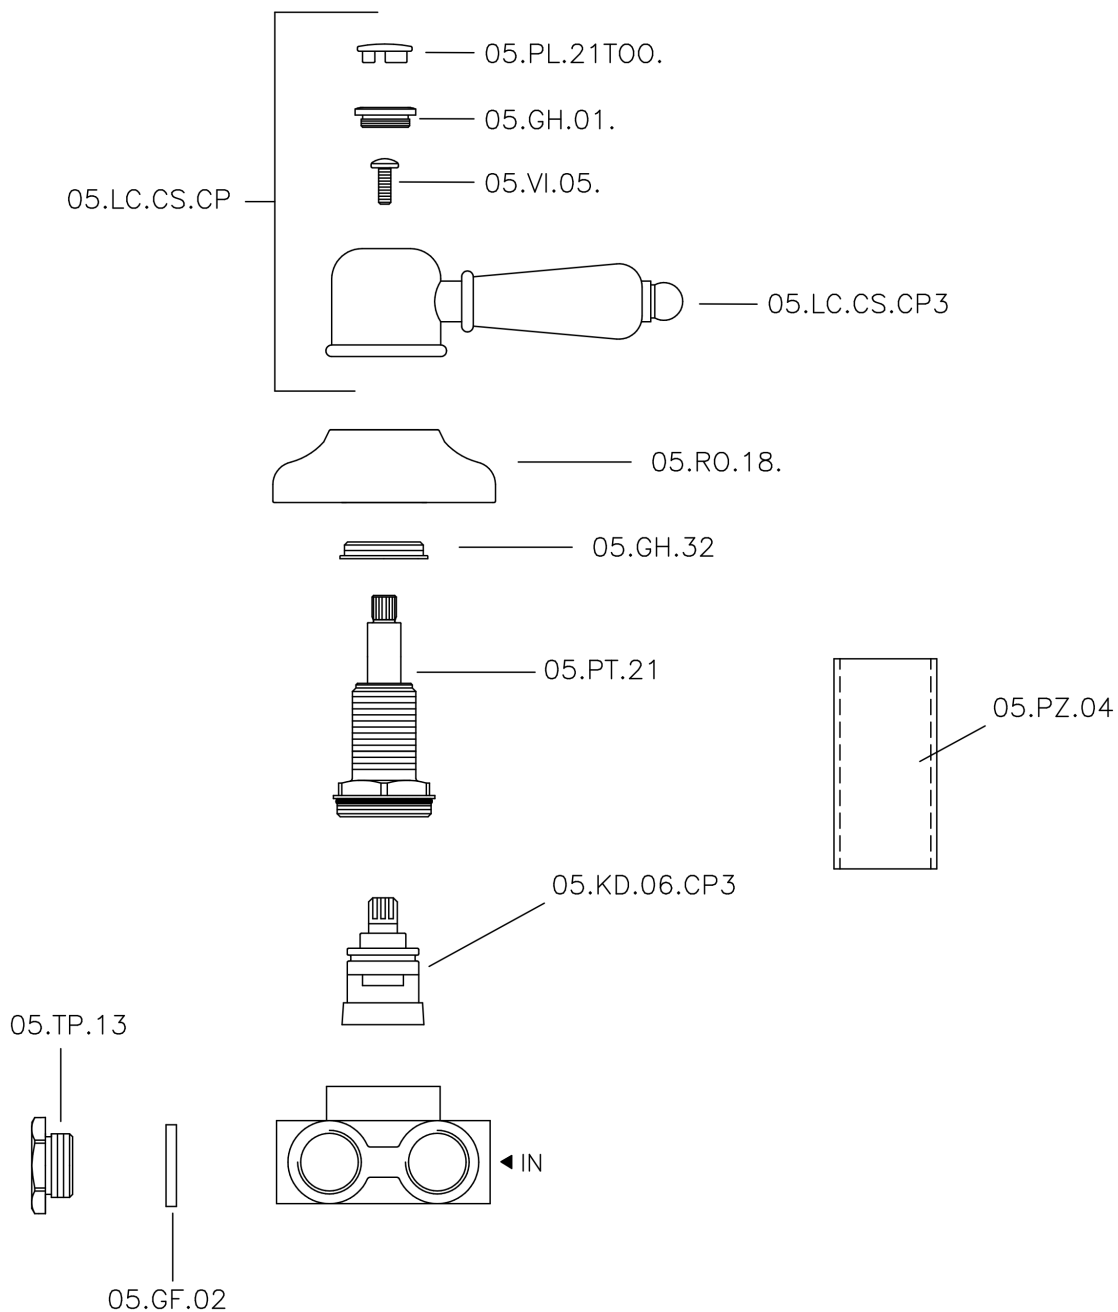

Concealed 3-outlet diverter CROISETTE_CS000270

CS000270

<https://en.huberitalia.com/concealed-3-outlet-diverter-croisette-cs000270>

2026-04-10