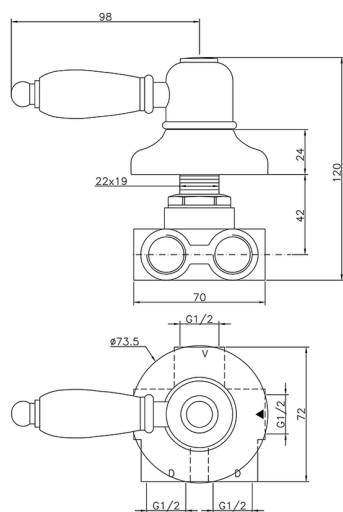

Concealed 3-outlet diverter CROISSETTE_CS000270

MODEL **CS000270**

Concealed 3-outlet diverter, 1/2" F outlets

AVAILABLE FINISHINGS

-  **21** 21 Chrome
-  **27** 27 Old Bronze
-  **2G** 2G Antique Gold
-  **2W** 2W Brushed Gold

CHARACTERISTICS

Installation **Concealed**

Concealed 3-outlet diverter CROISETTE_CS000270

CS000270

<https://en.huberitalia.com/concealed-3-outlet-diverter-croisette-cs000270>

2026-06-06