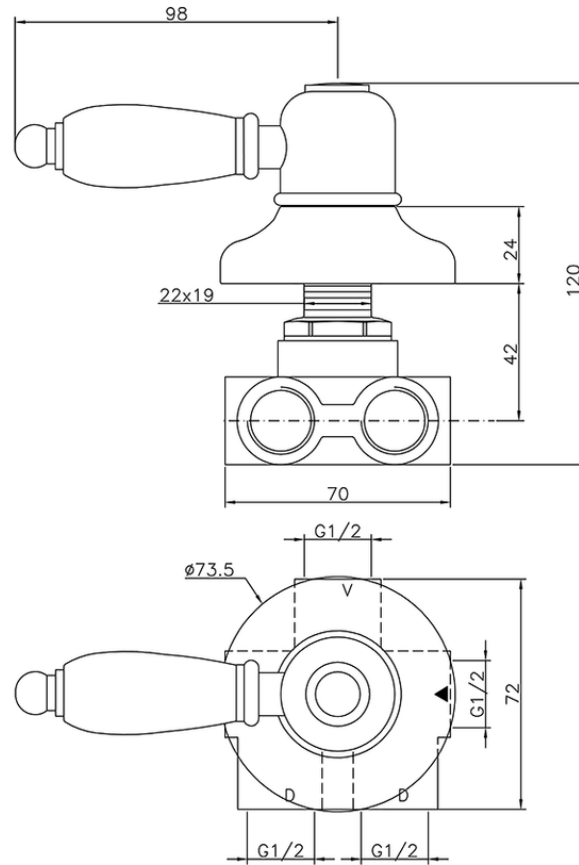

Concealed 3-outlet diverter CROISETTE\_CS000270

CS000270

<https://en.huberitalia.com/concealed-3-outlet-diverter-croisette-cs000270>

2026-04-06