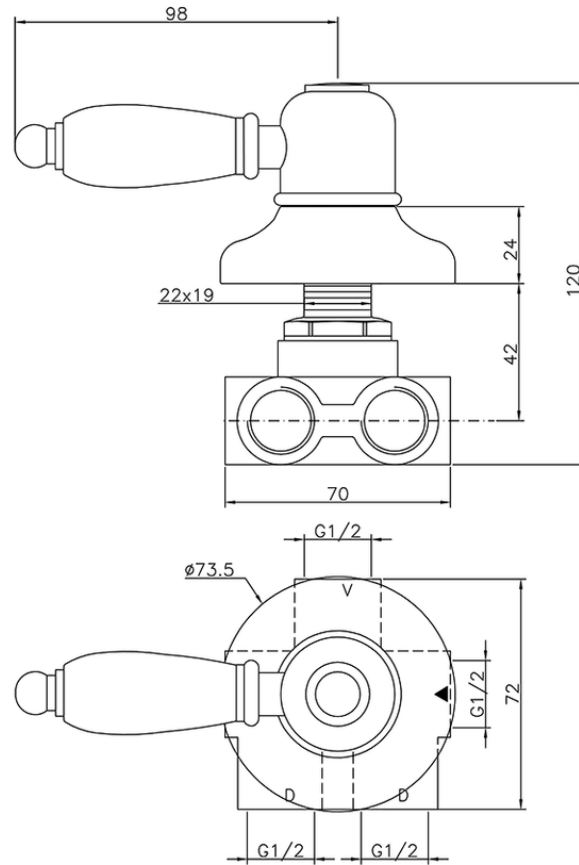

Concealed 3-outlet diverter CROISETTE_CS000270

CS000270

<https://en.huberitalia.com/concealed-3-outlet-diverter-croisette-cs000270>

2026-02-24