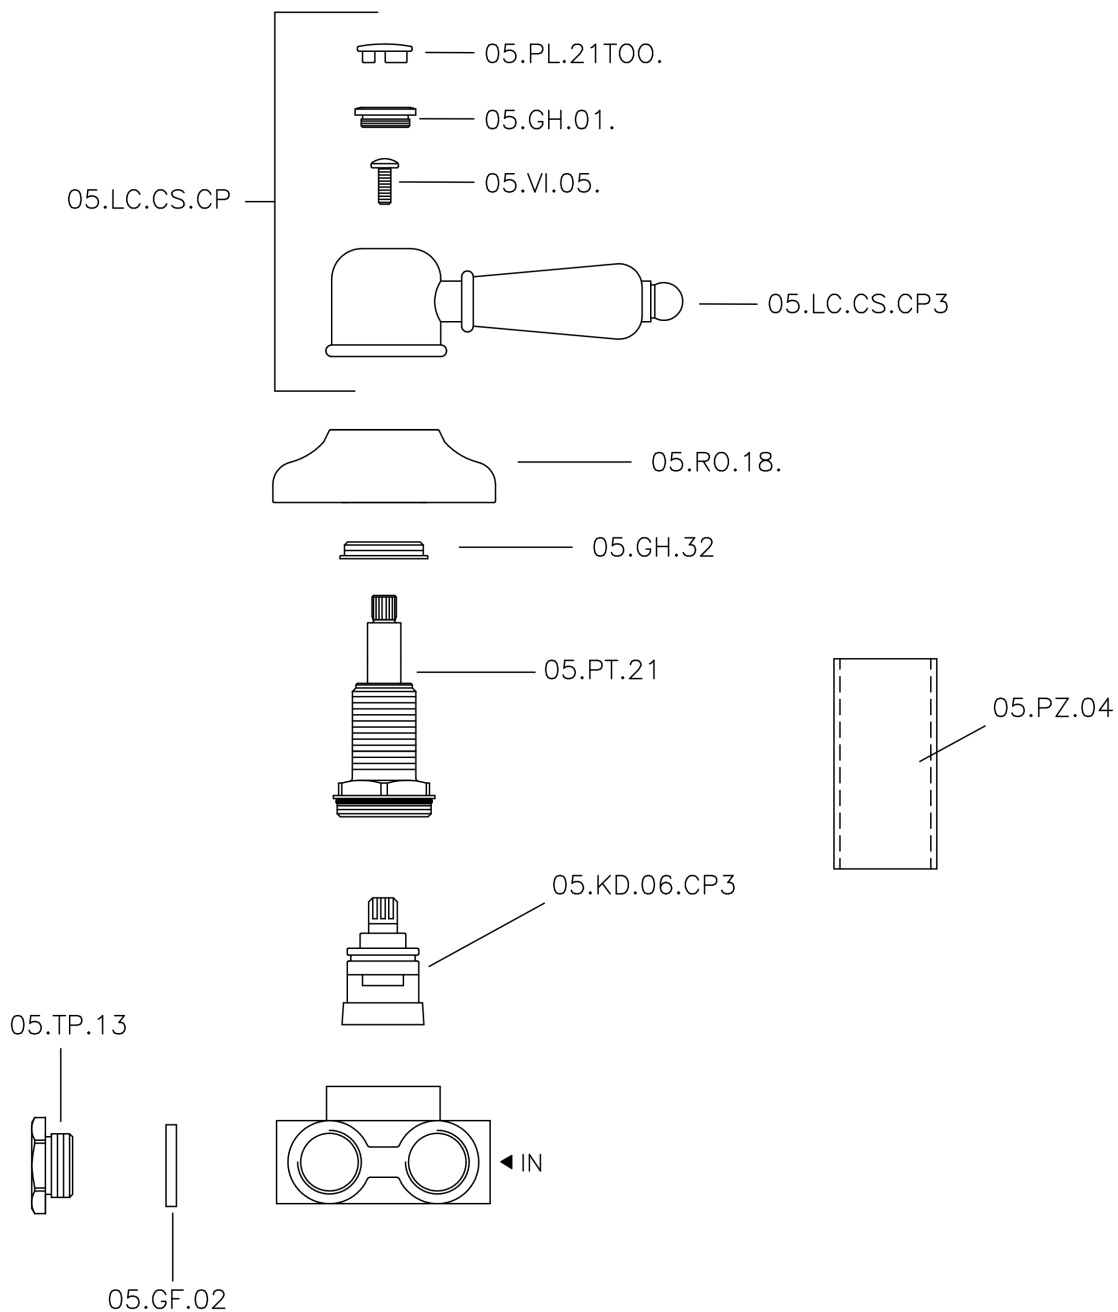

Concealed 3-outlet diverter CROISETTE_CS000270

CS000270

<https://en.huberitalia.com/concealed-3-outlet-diverter-croisette-cs000270>

2026-06-06