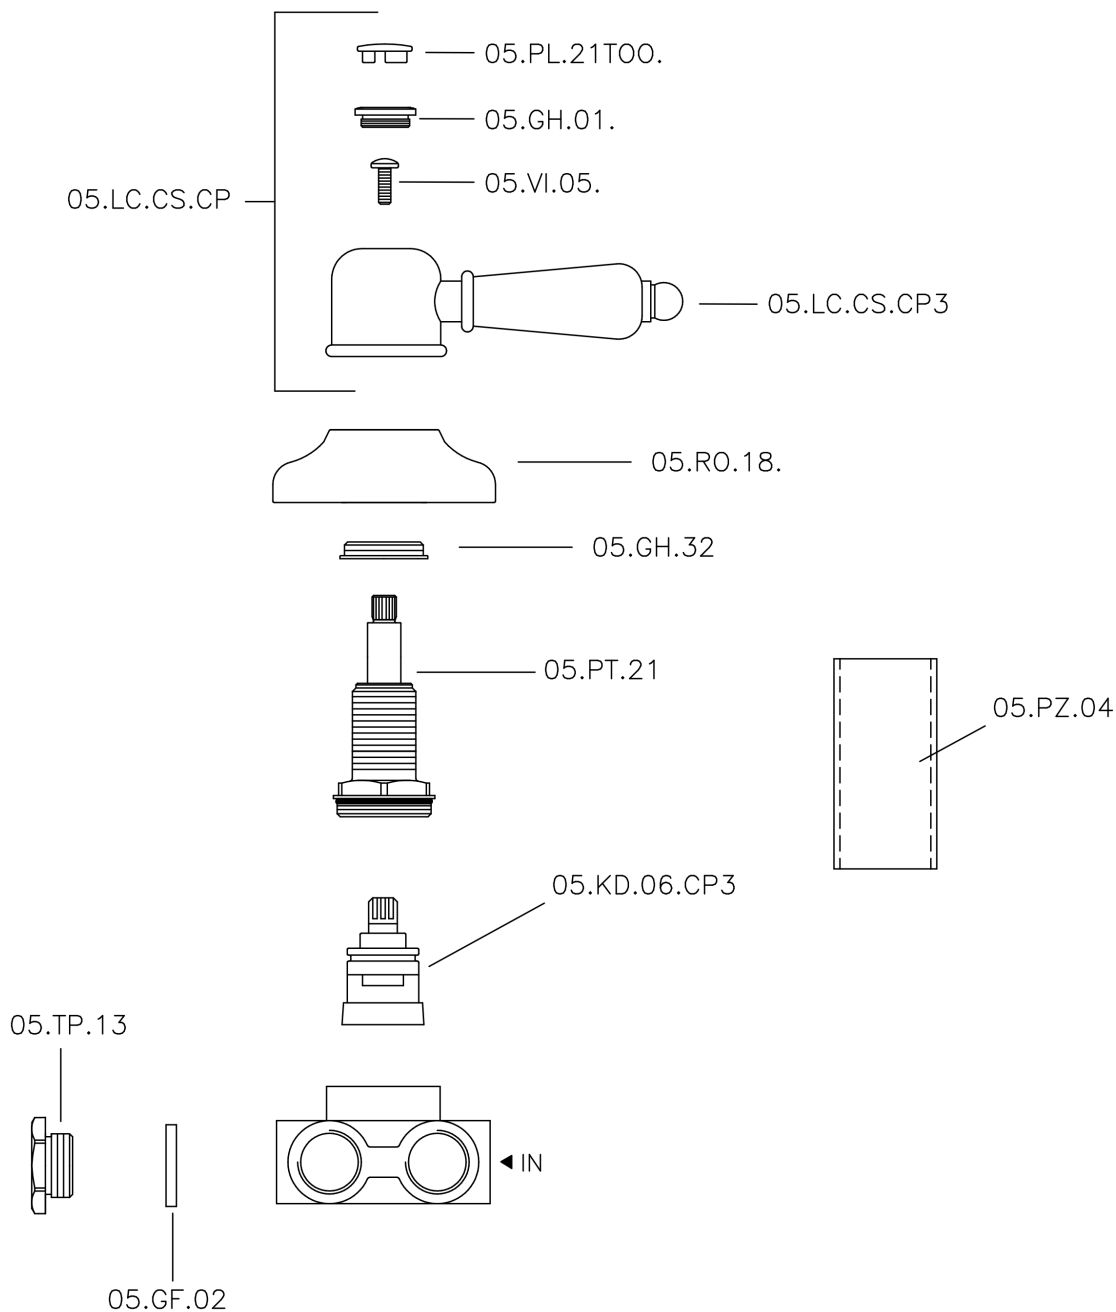

Concealed 3-outlet diverter CROISETTE_CS000270

CS000270

<https://en.huberitalia.com/concealed-3-outlet-diverter-croisette-cs000270>

2026-04-06