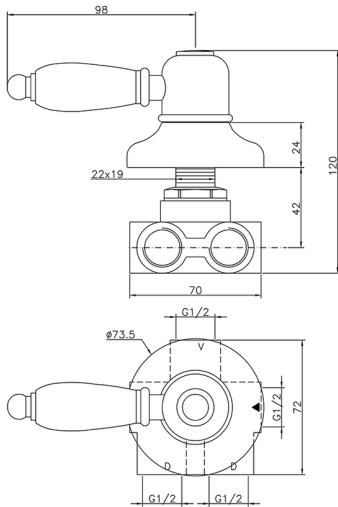

Concealed 3-outlet diverter CROISETTE_CS000270

MODEL **CS000270**

Concealed 3-outlet diverter, 1/2" F outlets

AVAILABLE FINISHINGS

- **21** 21 Chrome
- **27** 27 Old Bronze
- **2G** 2G Antique Gold
- **2W** 2W Brushed Gold

CHARACTERISTICS

Installation **Concealed**