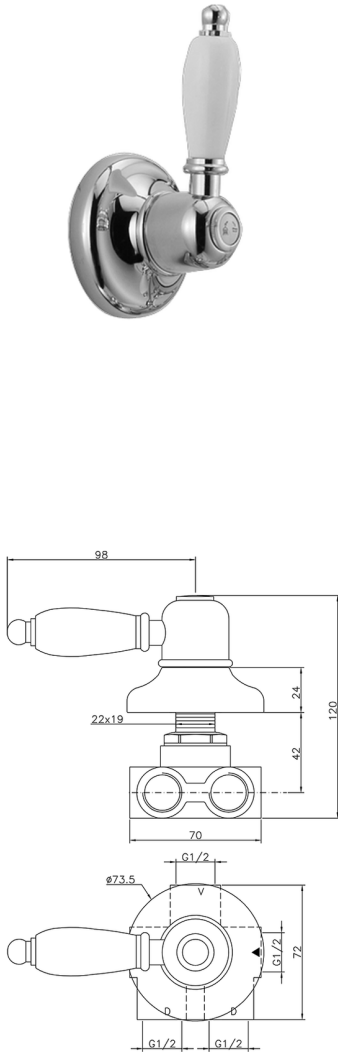

Concealed 3-outlet diverter CROISETTE_CS000270

MODEL **CS000270**

Concealed 3-outlet diverter, 1/2" F outlets

AVAILABLE FINISHINGS

-  **21** 21 Chrome
-  **27** 27 Old Bronze
-  **2G** 2G Antique Gold
-  **2W** 2W Brushed Gold

CHARACTERISTICS

Installation **Concealed**

Concealed 3-outlet diverter CROISETTE_CS000270

CS000270

<https://en.huberitalia.com/concealed-3-outlet-diverter-croisette-cs000270>

2026-04-06