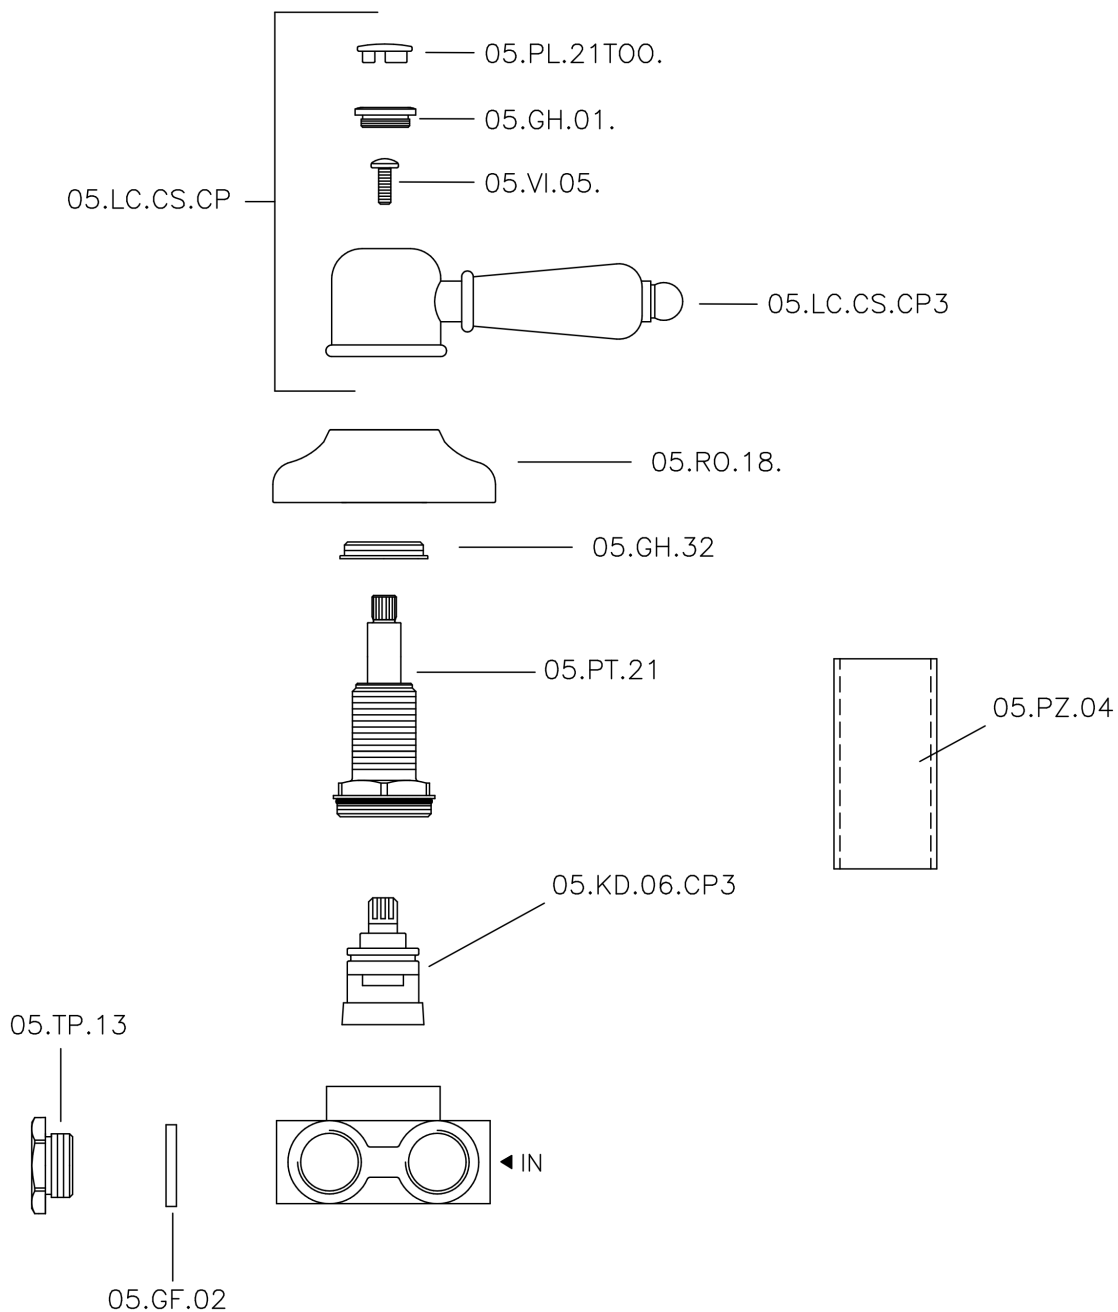

Concealed 3-outlet diverter CROISSETTE_CS000270

CS000270

<https://en.huberitalia.com/concealed-3-outlet-diverter-croisette-cs000270>

2026-05-15