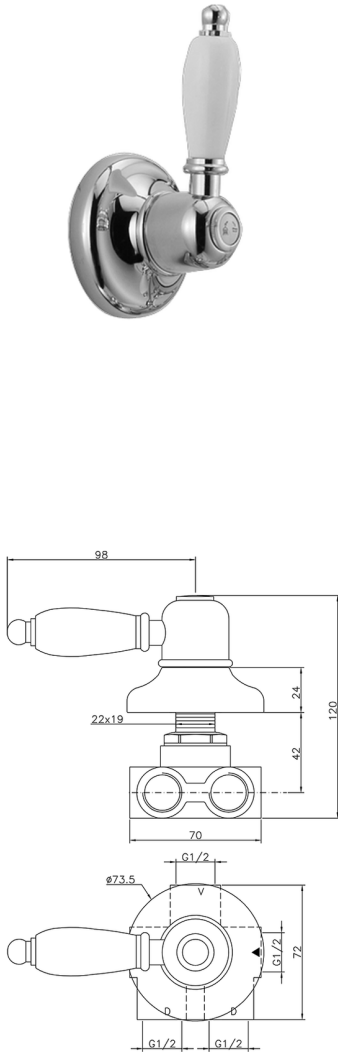

Concealed 3-outlet diverter CROISETTE_CS000270

MODEL **CS000270**

Concealed 3-outlet diverter, 1/2" F outlets

AVAILABLE FINISHINGS

-  **21** 21 Chrome
-  **27** 27 Old Bronze
-  **2G** 2G Antique Gold
-  **2W** 2W Brushed Gold

CHARACTERISTICS

Installation **Concealed**

Concealed 3-outlet diverter CROISETTE_CS000270

CS000270

<https://en.huberitalia.com/concealed-3-outlet-diverter-croisette-cs000270>

2026-06-06