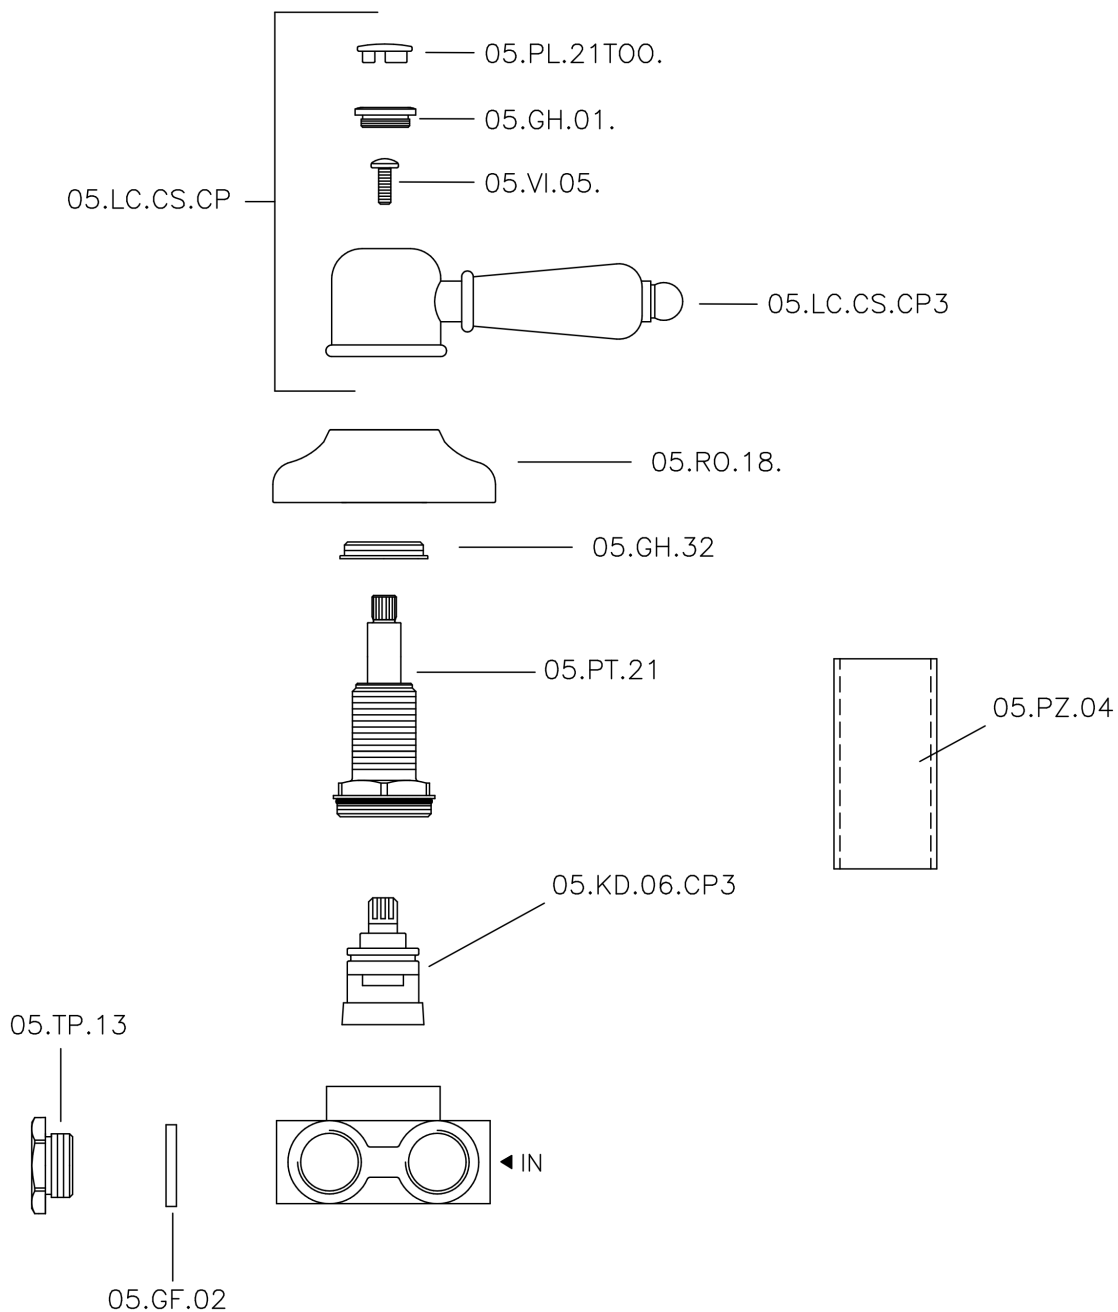

## Concealed 3-outlet diverter CROISETTE\_CS000270

MODEL **CS000270**

Concealed 3-outlet diverter, 1/2" F outlets

## Concealed 3-outlet diverter CROISSETTE\_CS000270

CS000270

<https://en.huberitalia.com/concealed-3-outlet-diverter-croisette-cs000270>

2026-05-15