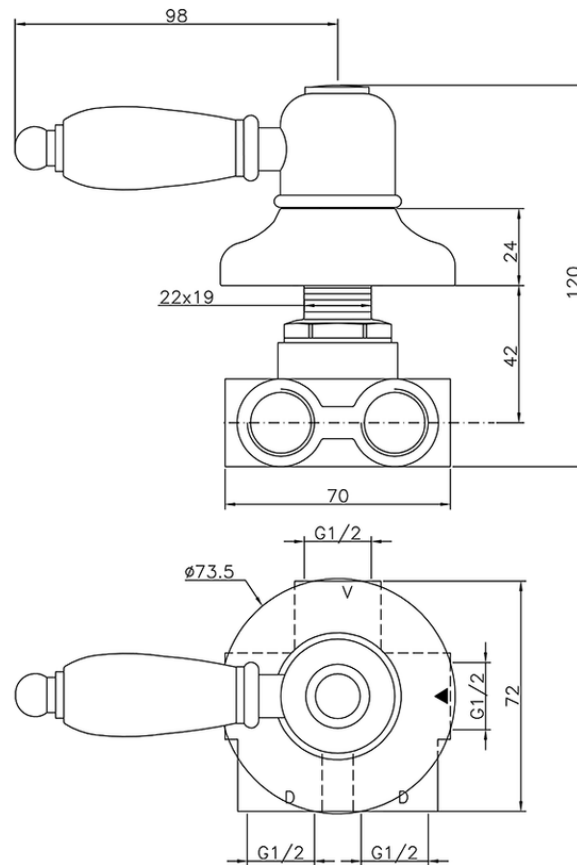

Concealed 3-outlet diverter CROISETTE_CS000270

CS000270

<https://en.huberitalia.com/concealed-3-outlet-diverter-croisette-cs000270>

2026-05-15