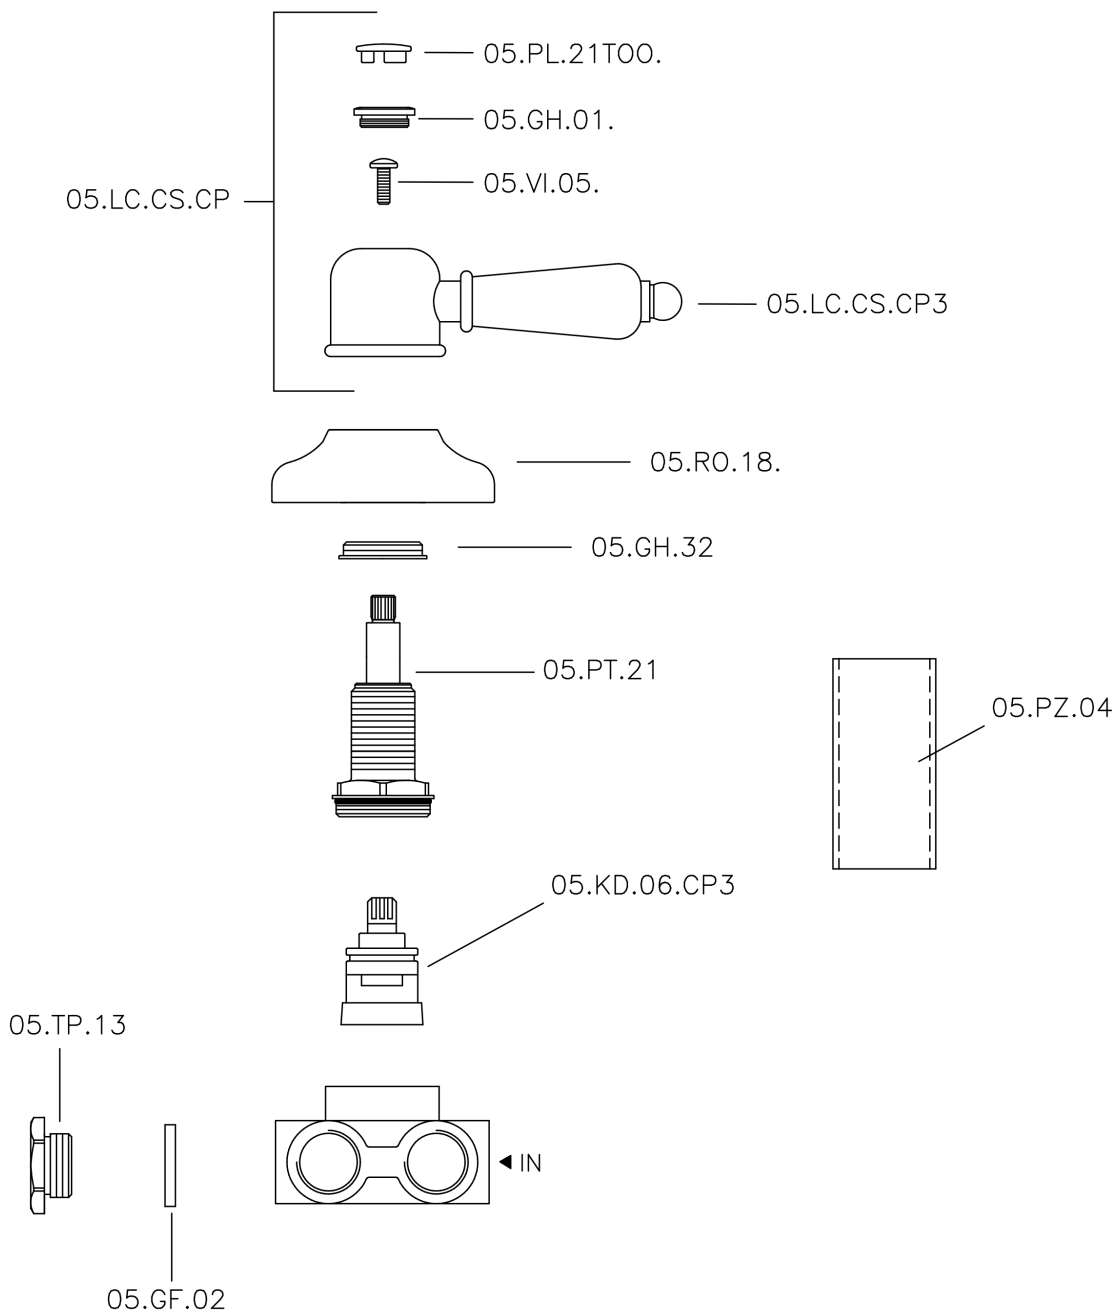

Concealed 3-outlet diverter CROISETTE_CS000270

CS000270

<https://en.huberitalia.com/concealed-3-outlet-diverter-croisette-cs000270>

2026-04-05