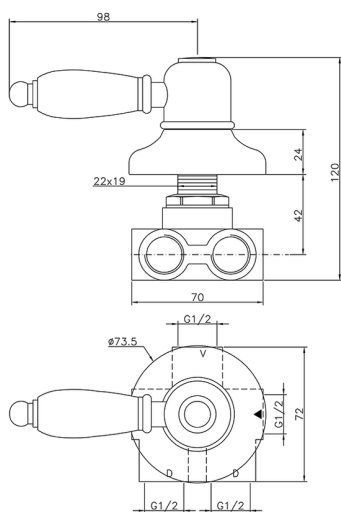

Concealed 3-outlet diverter CROISETTE_CS000270

MODEL **CS000270**

Concealed 3-outlet diverter, 1/2" F outlets

AVAILABLE FINISHINGS

-  **21** 21 Chrome
-  **27** 27 Old Bronze
-  **2G** 2G Antique Gold
-  **2W** 2W Brushed Gold

CHARACTERISTICS

Installation **Concealed**

Concealed 3-outlet diverter CROISETTE_CS000270

CS000270

<https://en.huberitalia.com/concealed-3-outlet-diverter-croisette-cs000270>

2026-04-05