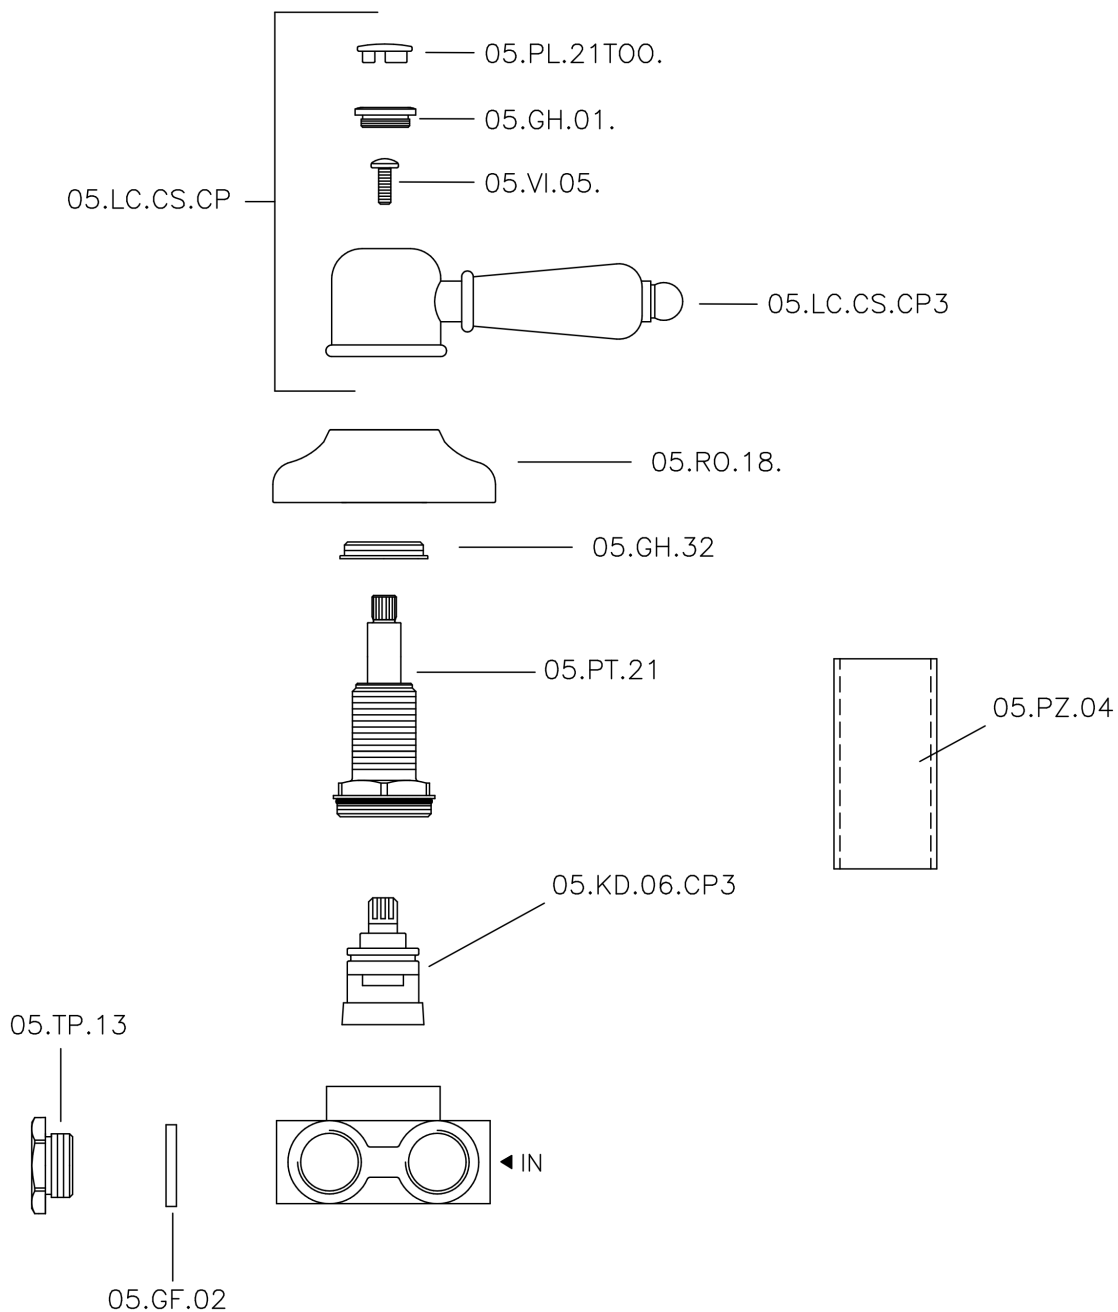

Concealed 3-outlet diverter CROISETTE_CS000270

MODEL **CS000270**

Concealed 3-outlet diverter, 1/2" F outlets

AVAILABLE FINISHINGS

-  **21** 21 Chrome
-  **27** 27 Old Bronze
-  **2G** 2G Antique Gold
-  **2W** 2W Brushed Gold

CHARACTERISTICS

Installation **Concealed**

Concealed 3-outlet diverter CROISETTE_CS000270

CS000270

<https://en.huberitalia.com/concealed-3-outlet-diverter-croisette-cs000270>

2026-05-15