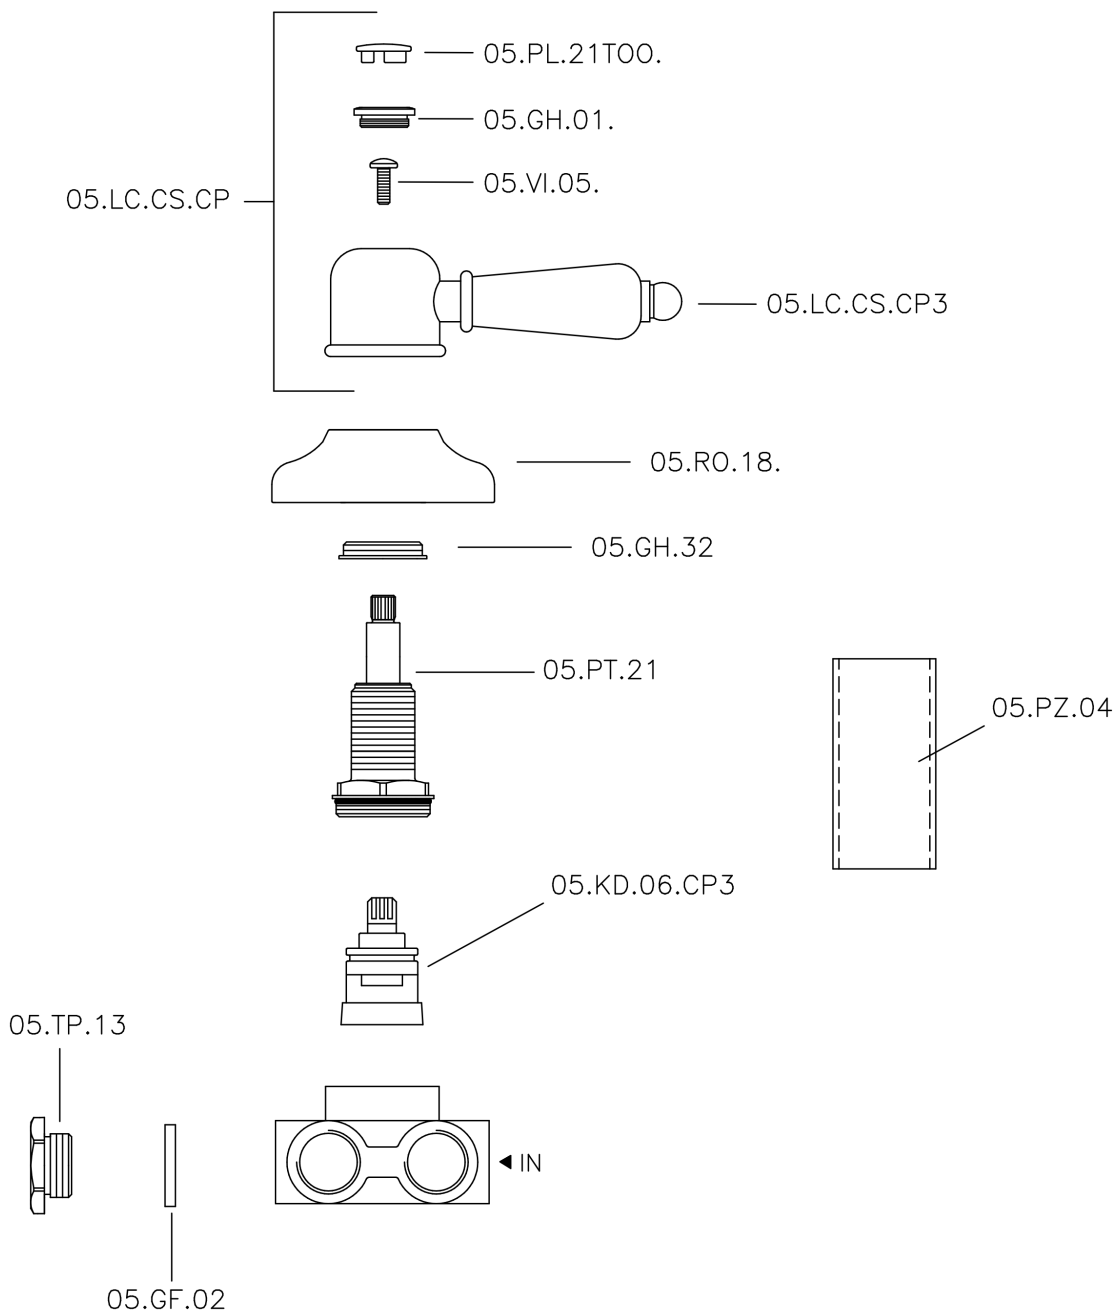

Concealed 3-outlet diverter CROISETTE_CS000270

MODEL **CS000270**

Concealed 3-outlet diverter, 1/2" F outlets

AVAILABLE FINISHINGS

-  **21** 21 Chrome
-  **27** 27 Old Bronze
-  **2G** 2G Antique Gold
-  **2W** 2W Brushed Gold

CHARACTERISTICS

Installation **Concealed**

Concealed 3-outlet diverter CROISETTE_CS000270

CS000270

<https://en.huberitalia.com/concealed-3-outlet-diverter-croisette-cs000270>

2026-04-05