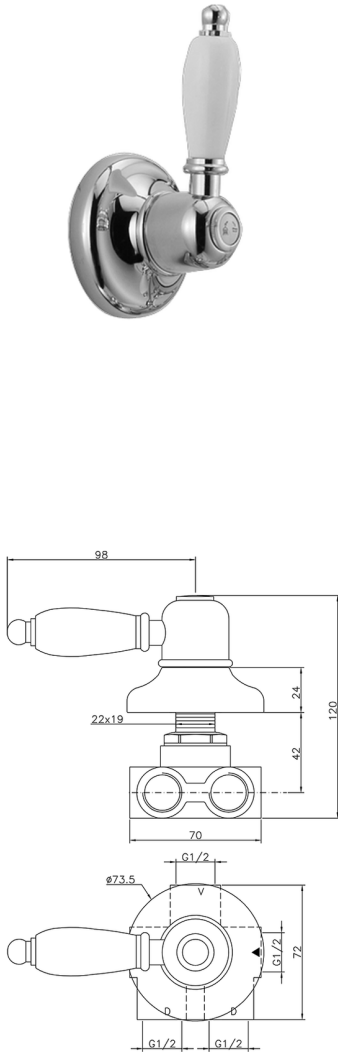

Concealed 3-outlet diverter CROISETTE_CS000270

MODEL **CS000270**

Concealed 3-outlet diverter, 1/2" F outlets

AVAILABLE FINISHINGS

-  **21** 21 Chrome
-  **27** 27 Old Bronze
-  **2G** 2G Antique Gold
-  **2W** 2W Brushed Gold

CHARACTERISTICS

Installation **Concealed**

Concealed 3-outlet diverter CROISETTE_CS000270

CS000270

<https://en.huberitalia.com/concealed-3-outlet-diverter-croisette-cs000270>

2026-05-15