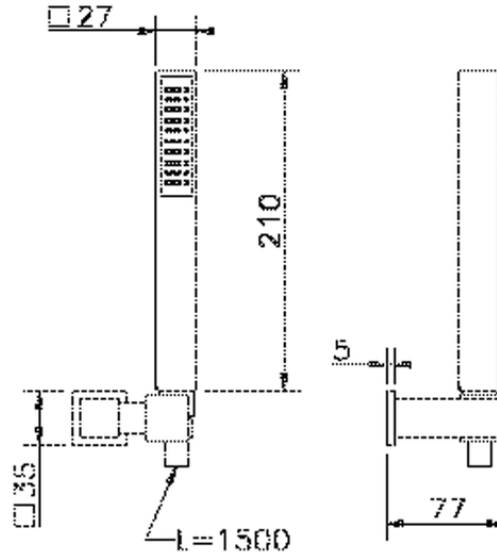

Ego shower set SHOWER_63.21H.

63.21H.

<https://en.huberitalia.com/ego-shower-set-shower-63-21h>

2024-11-21