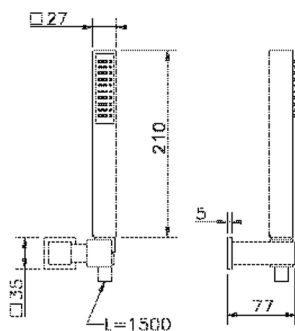

Ego shower set SHOWER_63.21H.

MODEL **63.21H.**

Shower set, wall mounted handshower bracket, ABS
27x27mm one spray minimalist square
handshower, 150 cm SUPREME smooth flexible
hose

AVAILABLE FINISHINGS

CR CR Chrome

CHARACTERISTICS

2024-11-23