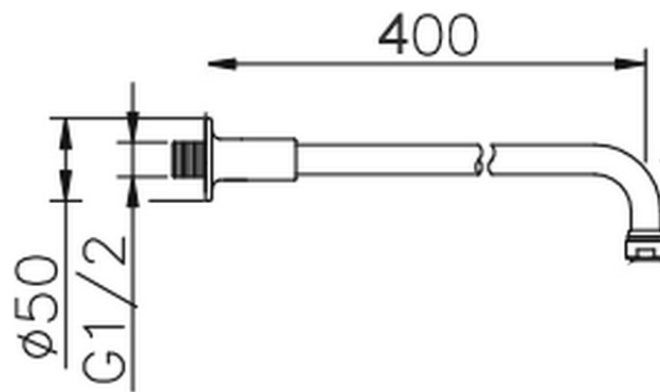

Shower arm VT-CS SHOWER_05.BD.02H.

05.BD.02H.

<https://en.huberitalia.com/shower-arm-vt-cs-shower-05-bd-02h>

2026-06-09