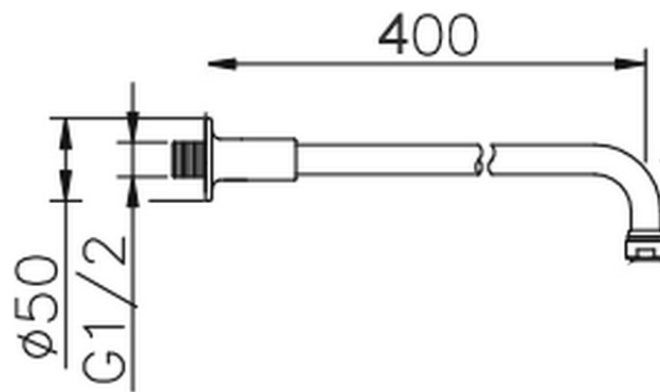

## Shower arm VT-CS SHOWER\_05.BD.02H.

05.BD.02H.

<https://en.huberitalia.com/shower-arm-vt-cs-shower-05-bd-02h>

2026-04-28