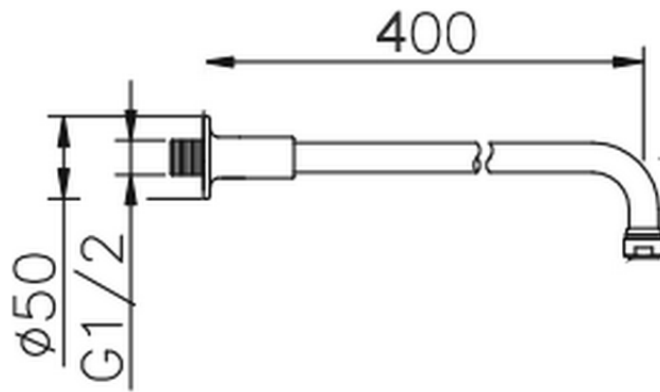

Shower arm VT-CS SHOWER_05.BD.02H.

05.BD.02H.

<https://en.huberitalia.com/shower-arm-vt-cs-shower-05-bd-02h>

2026-06-08