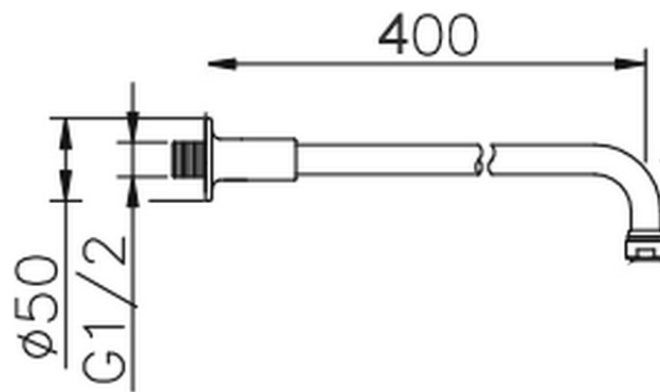

## Shower arm VT-CS SHOWER\_05.BD.02H.

05.BD.02H.

<https://en.huberitalia.com/shower-arm-vt-cs-shower-05-bd-02h>

2026-06-29