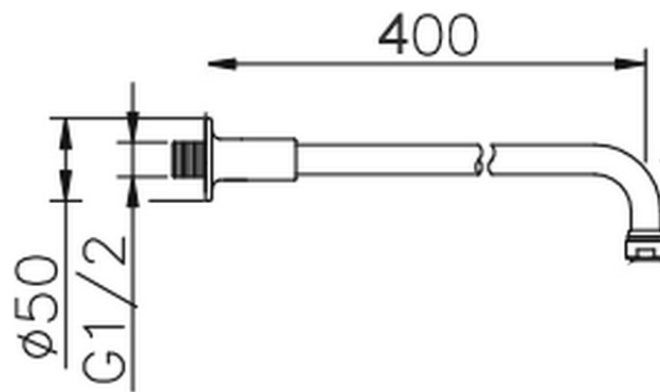

Shower arm VT-CS SHOWER_05.BD.02H.

05.BD.02H.

<https://en.huberitalia.com/shower-arm-vt-cs-shower-05-bd-02h>

2026-04-28