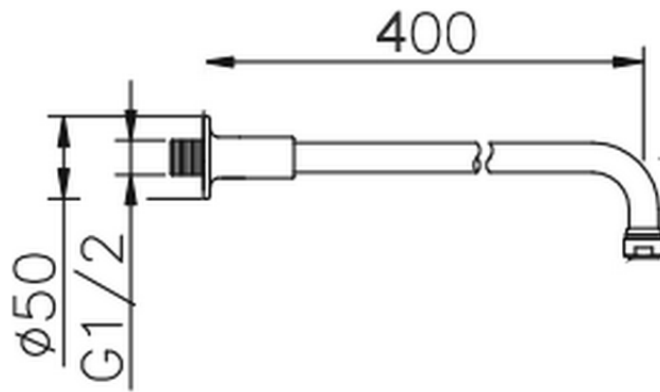

Shower arm VT-CS SHOWER_05.BD.02H.

05.BD.02H.

<https://en.huberitalia.com/shower-arm-vt-cs-shower-05-bd-02h>

2026-04-07