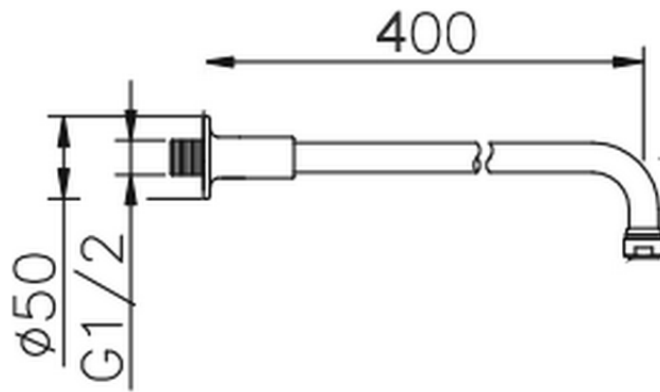

Shower arm VT-CS SHOWER_05.BD.02H.

05.BD.02H.

<https://en.huberitalia.com/shower-arm-vt-cs-shower-05-bd-02h>

2026-05-19