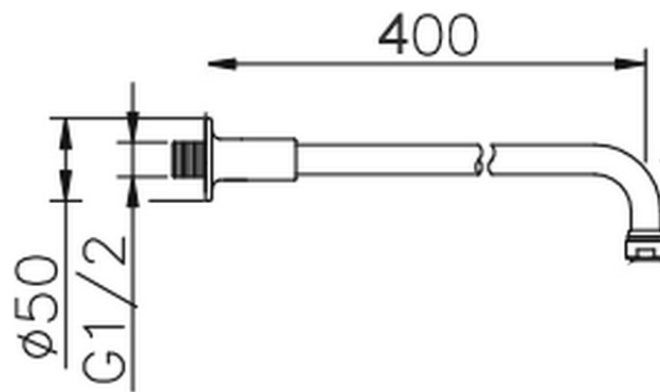

Shower arm VT-CS SHOWER_05.BD.02H.

05.BD.02H.

<https://en.huberitalia.com/shower-arm-vt-cs-shower-05-bd-02h>

2026-05-19