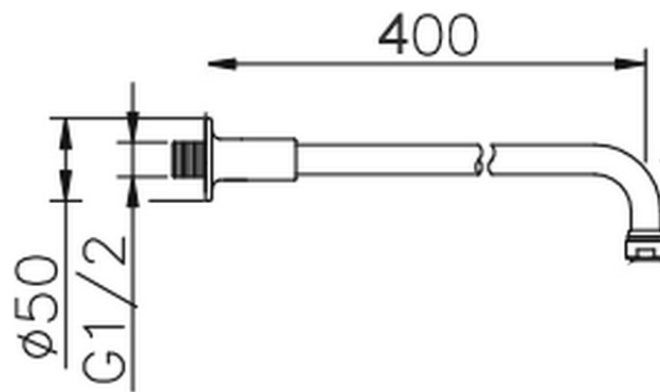

Shower arm VT-CS SHOWER_05.BD.02H.

05.BD.02H.

<https://en.huberitalia.com/shower-arm-vt-cs-shower-05-bd-02h>

2026-04-07