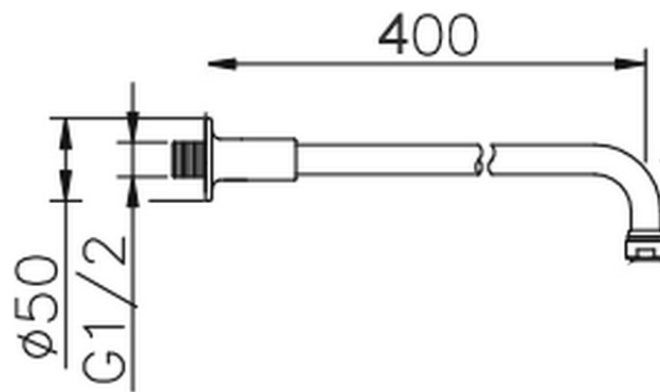

Shower arm VT-CS SHOWER_05.BD.02H.

05.BD.02H.

<https://en.huberitalia.com/shower-arm-vt-cs-shower-05-bd-02h>

2026-06-29