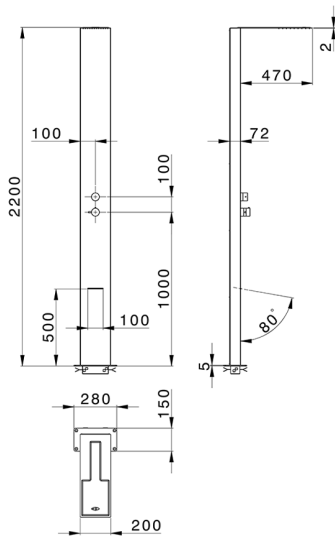

Free Standing Single Lever Shower Column COLUMNS_ZS105020

MODEL **ZS105020**

Free Standing Single Lever Shower Column, 2-outlet diverter, for Indoor/Outdoor use, 200x470 thick 2mm Inox rectangular showerhead, with patented safety valve, rain, waterfall functions, Inox AISI 316L

AVAILABLE FINISHINGS

D1 D1 Brushed Inox

CHARACTERISTICS

Cartridge Spare Parts **ZZ99751000**

35 mm Cartridge

2024-11-23