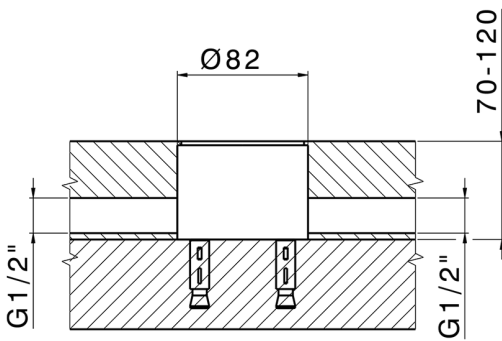

Concealed part single lever free-standing CONCEALED_ZB004510

MODEL **ZB004510**

Floor mounted concealed part, for free-standing mixer

AVAILABLE FINISHINGS

 **04** 04 Without finishing

CHARACTERISTICS

Installation	Concealed
Concealed	1