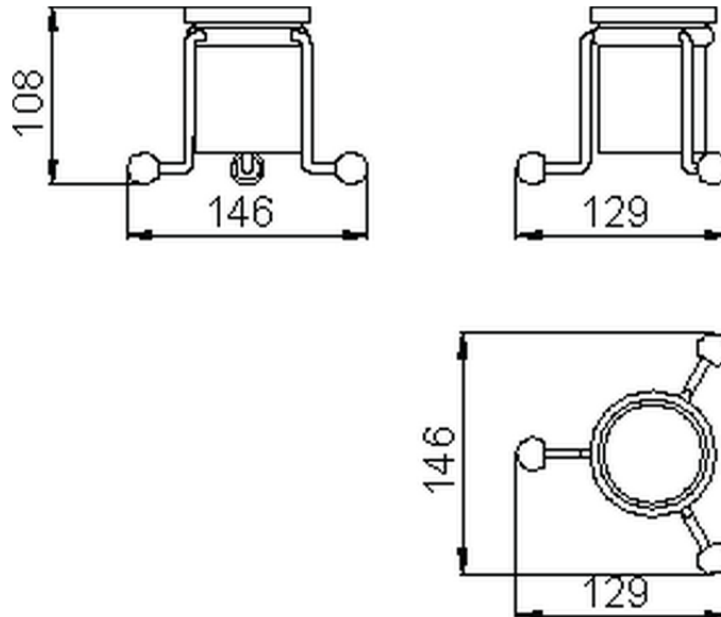

Glass holder CROISSETTE_4026.01H.

4026.01H.

<https://en.huberitalia.com/glass-holder-croisette-4026-01h>

2026-04-08