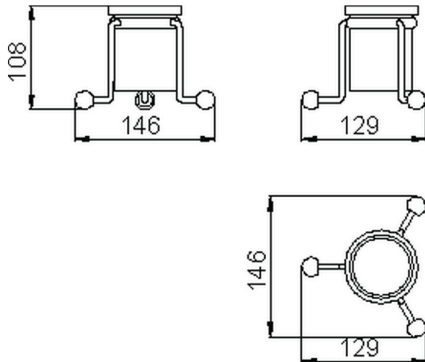

Glass holder CROISSETTE_4026.01H.

MODEL **4026.01H.**

Glass holder, ceramic glass

AVAILABLE FINISHINGS

- **AC** AC Satin Brushed Nickel
- **BA** BA Old Bronze
- **CR** CR Chrome
- **2W** 2W Brushed Gold

CHARACTERISTICS

2026-06-13