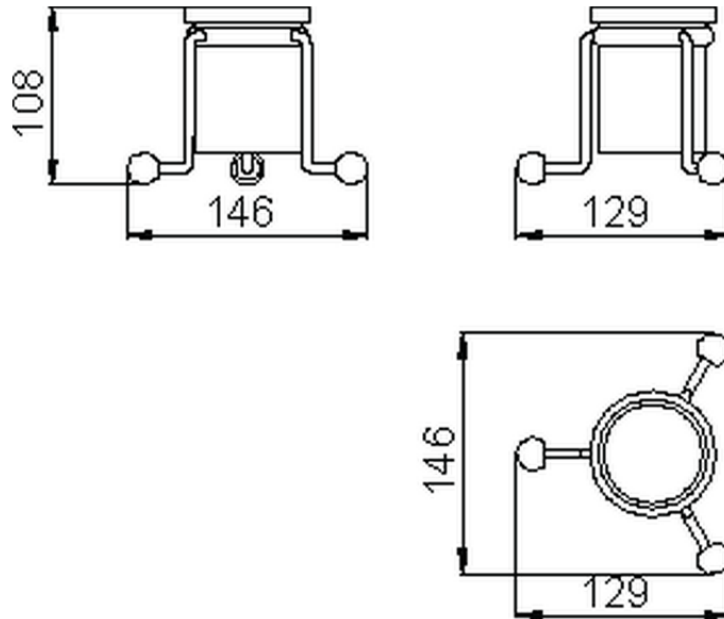

Glass holder CROISSETTE_4026.01H.

4026.01H.

<https://en.huberitalia.com/glass-holder-croisette-4026-01h>

2026-05-15