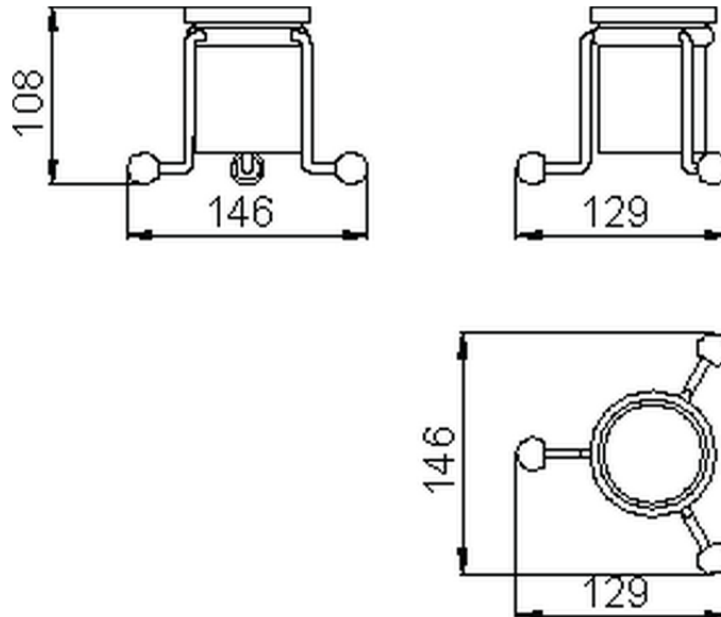

Glass holder CROISSETTE_4026.01H.

4026.01H.

<https://en.huberitalia.com/glass-holder-croisette-4026-01h>

2026-06-13