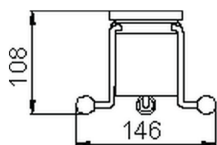

Glass holder CROISSETTE_4026.01H.

MODEL **4026.01H.**

Glass holder, ceramic glass

AVAILABLE FINISHINGS

-  **AC** AC Satin Brushed Nickel
-  **BA** BA Old Bronze
-  **CR** CR Chrome
-  **2W** 2W Brushed Gold