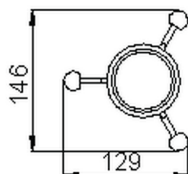

Glass holder CROISSETTE_4026.01H.

MODEL **4026.01H.**

Glass holder, ceramic glass

AVAILABLE FINISHINGS

-  **AC** AC Satin Brushed Nickel
-  **BA** BA Old Bronze
-  **CR** CR Chrome
-  **2W** 2W Brushed Gold