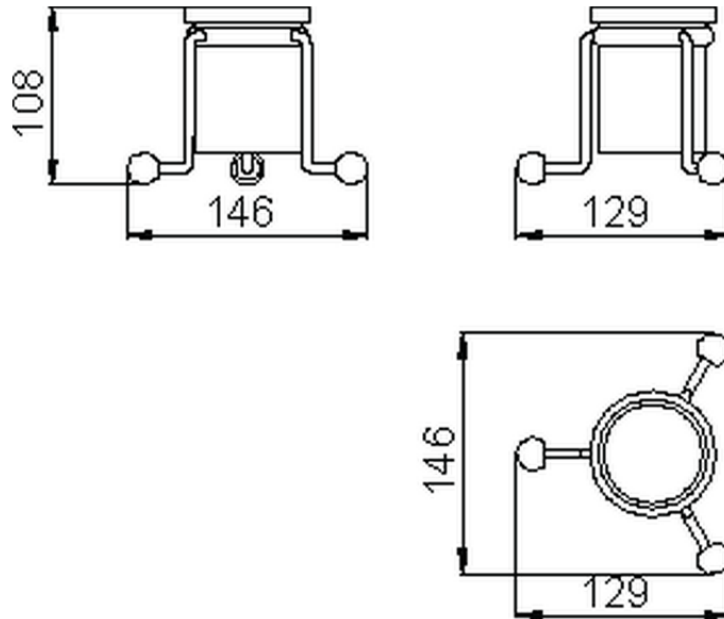

Glass holder CROISSETTE_4026.01H.

4026.01H.

<https://en.huberitalia.com/glass-holder-croisette-4026-01h>

2026-06-06