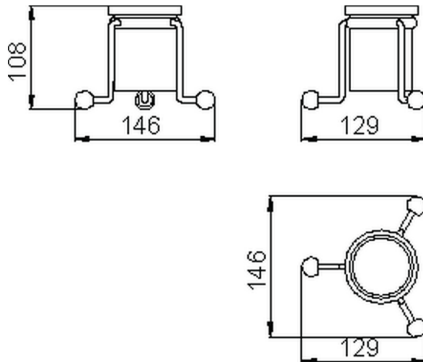

Glass holder CROISSETTE_4026.01H.

MODEL **4026.01H.**

Glass holder, ceramic glass

AVAILABLE FINISHINGS

-  **AC** AC Satin Brushed Nickel
-  **BA** BA Old Bronze
-  **CR** CR Chrome
-  **2W** 2W Brushed Gold