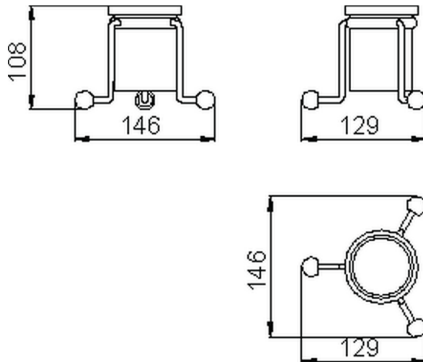

Glass holder CROISSETTE_4026.01H.

MODEL **4026.01H.**

Glass holder,ceramic glass

AVAILABLE FINISHINGS

-  **AC** AC Satin Brushed Nickel
-  **BA** BA Old Bronze
-  **CR** CR Chrome
-  **2W** 2W Brushed Gold