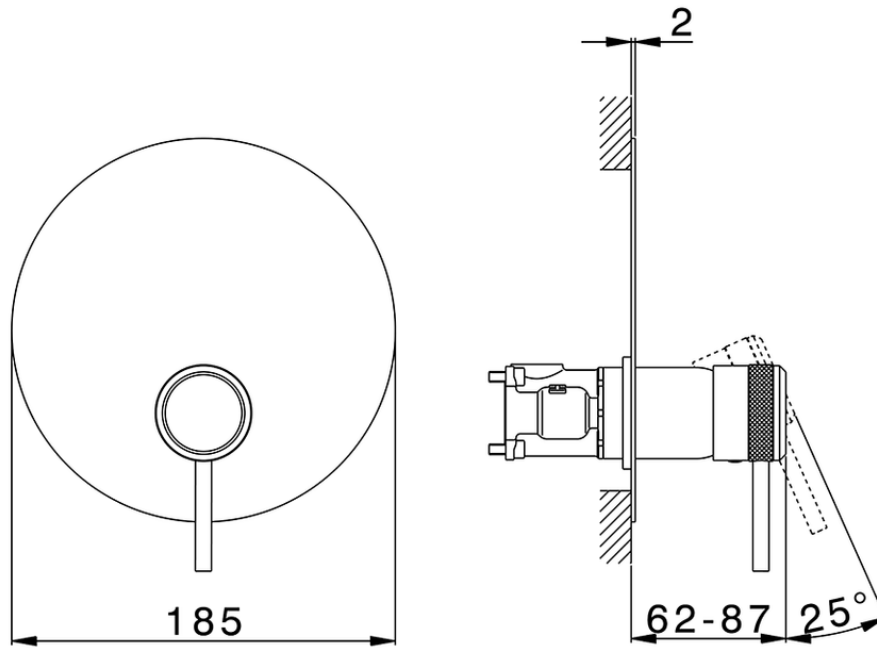

## Exposed part for Single Lever One Box Valve CHRONOS\_CR0BM010

CR0BM010

<https://en.huberitalia.com/exposed-part-for-single-lever-one-box-valve-chronos-cr0bm010>

ZB00B031

<https://en.huberitalia.com/one-box-universal-concealed-part-one-box-zb00b031>