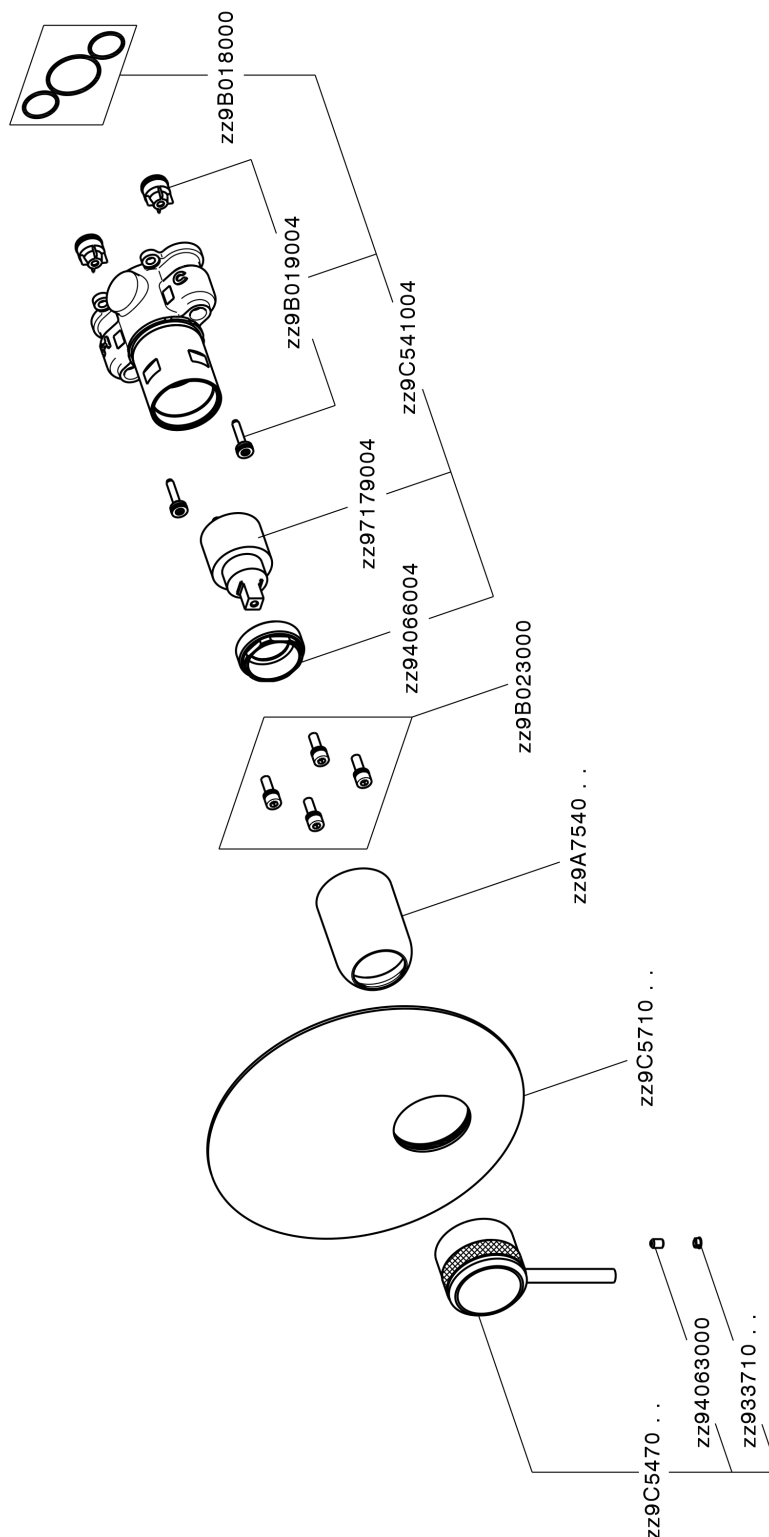

Exposed part for Single Lever One Box Valve CHRONOS_CR0BM010

CR0BM010

<https://en.huberitalia.com/exposed-part-for-single-lever-one-box-valve-chronos-cr0bm010>

One Box Universal Concealed Part ONE BOX_ZB00B031

ZB00B031

<https://en.huberitalia.com/one-box-universal-concealed-part-one-box-zb00b031>

One Box Universal Concealed Part ONE BOX_ZB00B030

ZB00B030

<https://en.huberitalia.com/one-box-universal-concealed-part-one-box-zb00b030>