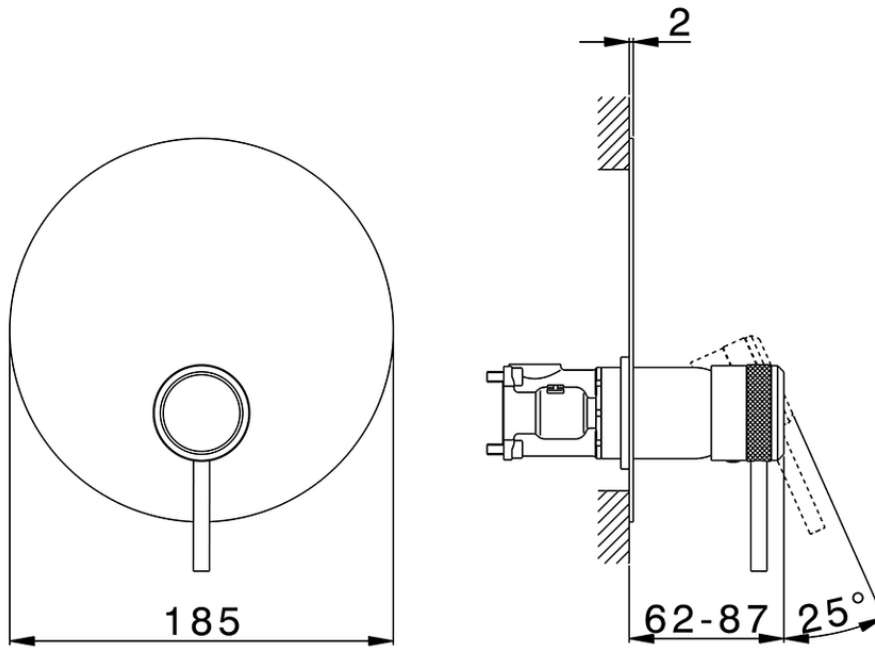

Exposed part for Single Lever One Box Valve CHRONOS_CR0BM010

CR0BM010

<https://en.huberitalia.com/exposed-part-for-single-lever-one-box-valve-chronos-cr0bm010>

ZB00B031

<https://en.huberitalia.com/one-box-universal-concealed-part-one-box-zb00b031>