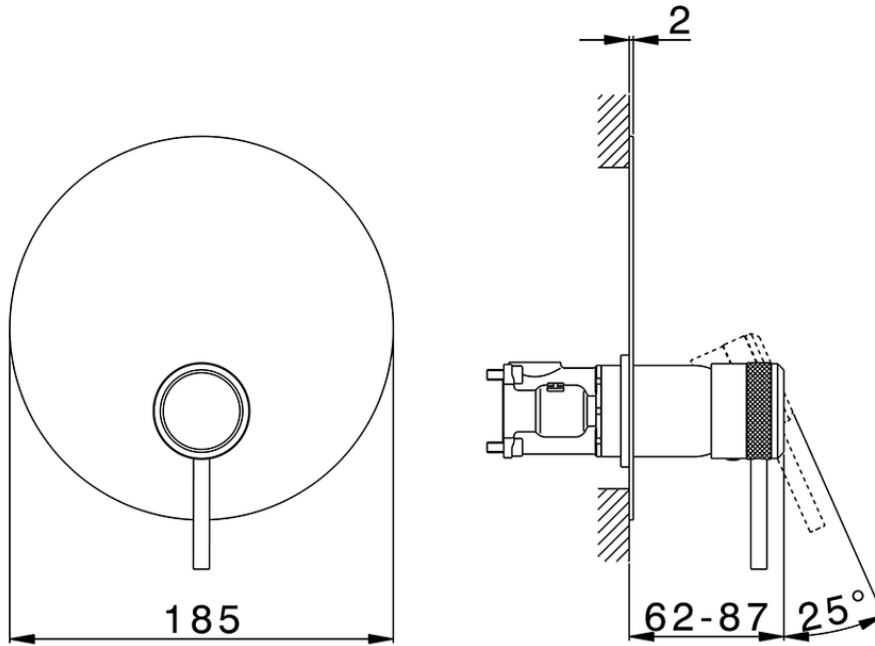

## Exposed part for Single Lever One Box Valve CHRONOS\_CR0BM010

CR0BM010

<https://en.huberitalia.com/exposed-part-for-single-lever-one-box-valve-chronos-cr0bm010>

ZB00B031

<https://en.huberitalia.com/one-box-universal-concealed-part-one-box-zb00b031>