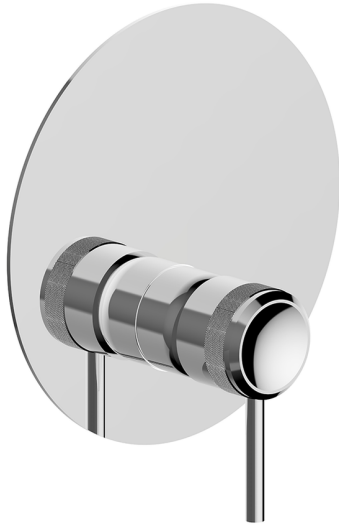

## Exposed part for Single Lever One Box Valve CHRONOS\_CR0BM010

MODEL **CR0BM010**

Exposed part for Single Lever One Box Valve, 1 Outlet, Minimum depth of installation: 67 mm, without concealed part, for items ZB00B030-ZB00B031

### CHARACTERISTICS

Cartridge Spare Parts **ZZ97179000**  
**35 mm Cartridge**  
 Installation **Concealed**  
 Required concealed parts **ZB00B031**  
**ZB00B030**

## Exposed part for Single Lever One Box Valve CHRONOS\_CR0BM010

CR0BM010

<https://en.huberitalia.com/exposed-part-for-single-lever-one-box-valve-chronos-cr0bm010>

## One Box Universal Concealed Part ONE BOX\_ZB00B031

MODEL **ZB00B031**

One Box Universal Concealed Part, for 1 or 2 or 3 outlet thermostatic or single lever, without trim kit, with noise reducers, with sealing gasket