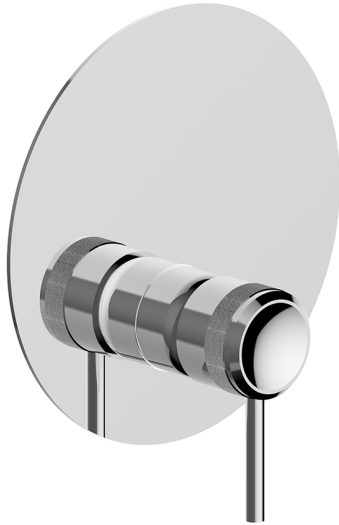

Exposed part for Single Lever One Box Valve CHRONOS_CR0BM010

MODEL **CR0BM010**

Exposed part for Single Lever One Box Valve, 1 Outlet, Minimum depth of installation: 67 mm, without concealed part, for items ZB00B030-ZB00B031

AVAILABLE FINISHINGS

-  **21** 21 Chrome
-  **2F** 2F Brushed Nickel
-  **2Q** 2Q Black Titanium

CHARACTERISTICS

Cartridge Spare Parts **ZZ97179000**

35 mm Cartridge

Installation **Concealed**

Required concealed parts **ZB00B031**

ZB00B030

Exposed part for Single Lever One Box Valve CHRONOS_CR0BM010

CR0BM010

<https://en.huberitalia.com/exposed-part-for-single-lever-one-box-valve-chronos-cr0bm010>

One Box Universal Concealed Part ONE BOX_ZB00B031

MODEL **ZB00B031**

One Box Universal Concealed Part, for 1 or 2 or 3 outlet thermostatic or single lever, without trim kit, with noise reducers, with sealing gasket

AVAILABLE FINISHINGS

04 04 Without finishing