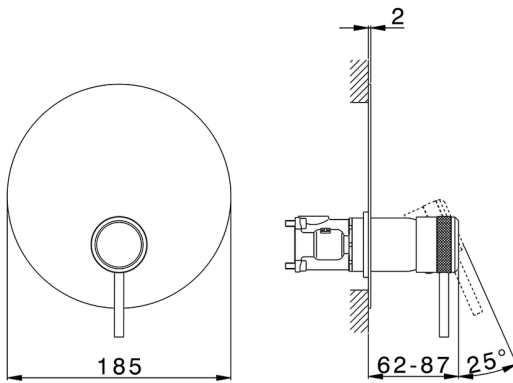

## Exposed part for Single Lever One Box Valve CHRONOS\_CR0BM010

MODEL **CR0BM010**

Exposed part for Single Lever One Box Valve, 1 Outlet, Minimum depth of installation: 67 mm, without concealed part, for items ZB00B030-ZB00B031

### CHARACTERISTICS

Cartridge Spare Parts **ZZ97179000**  
**35 mm Cartridge**  
 Installation **Concealed**  
 Required concealed parts **ZB00B031**  
**ZB00B030**