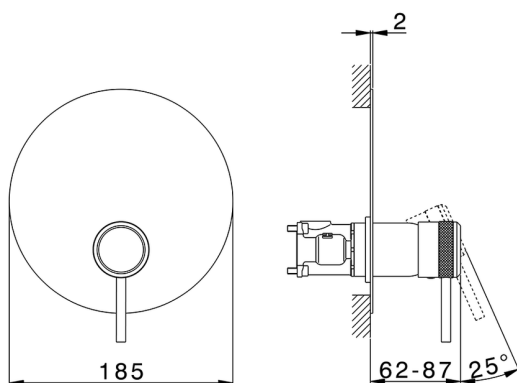

### CHARACTERISTICS

Cartridge Spare Parts **ZZ97179000**

**35 mm Cartridge**

Installation **Concealed**

Required concealed parts **ZB00B031**

**ZB00B030**