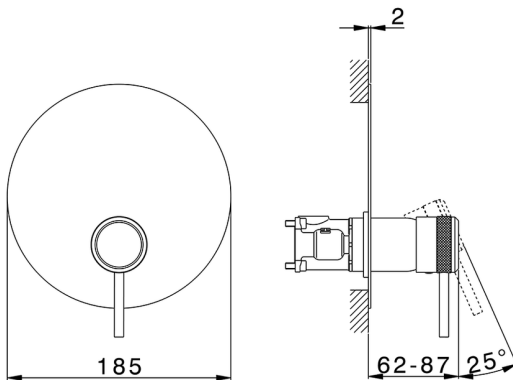

Exposed part for Single Lever One Box Valve CHRONOS_CR0BM010

MODEL **CR0BM010**

Exposed part for Single Lever One Box Valve, 1 Outlet, Minimum depth of installation: 67 mm, without concealed part, for items ZB00B030-ZB00B031

AVAILABLE FINISHINGS

-  **21** 21 Chrome
-  **2F** 2F Brushed Nickel
-  **2Q** 2Q Black Titanium

CHARACTERISTICS

Cartridge Spare Parts **ZZ97179000**

35 mm Cartridge

Installation **Concealed**

Required concealed parts **ZB00B031**

ZB00B030

Exposed part for Single Lever One Box Valve CHRONOS_CR0BM010

CR0BM010

<https://en.huberitalia.com/exposed-part-for-single-lever-one-box-valve-chronos-cr0bm010>

One Box Universal Concealed Part ONE BOX_ZB00B031