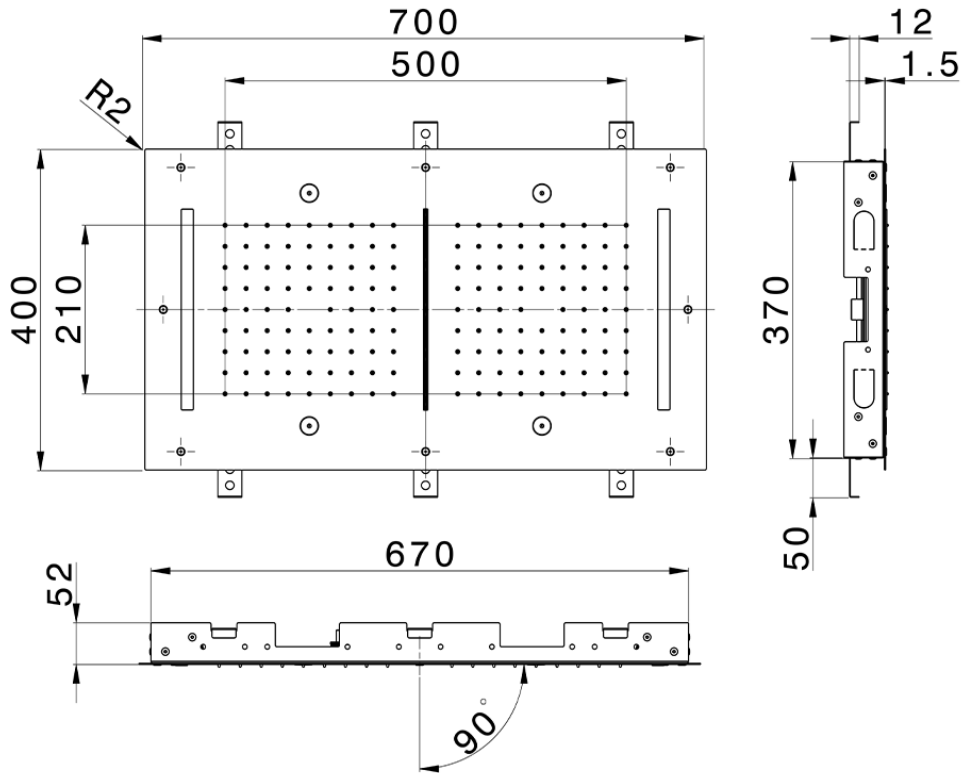

700x400 mm Chromotherapy Ceiling showerhead ZEN\_ZS1C0120

ZS1C0120

<https://en.huberitalia.com/700x400-mm-chromotherapy-ceiling-showerhead-zen-zs1c0120>

2025-01-07