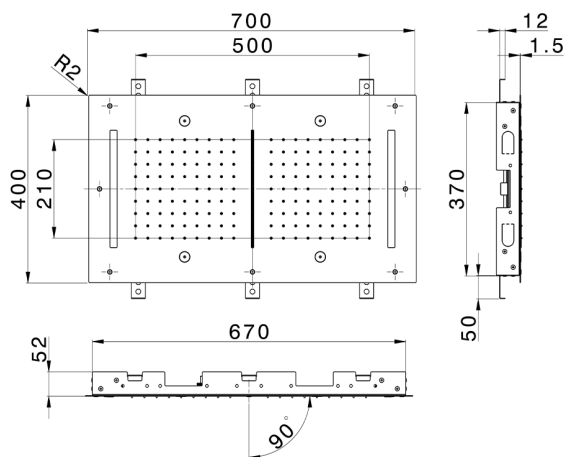

700x400 mm Chromotherapy Ceiling showerhead ZEN_ZS1C0120

MODEL **ZS1C0120**

700x400 mm Chromotherapy Ceiling showerhead, 2 rain, spraying functions, waterfall, chromotherapy functions, with remote control included, Stainless Steel AISI 304

AVAILABLE FINISHINGS

- **40** 40 Matt Black
- **4Q** 4Q Matt White
- **5G** 5G Rose Gold
- **D1** D1 Brushed Inox
- **D2** D2 Polished Inox

CHARACTERISTICS

2025-01-07