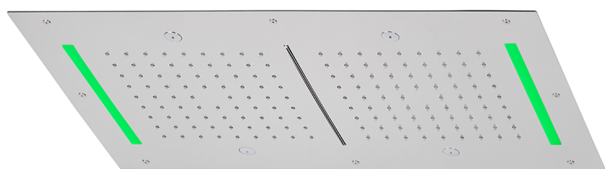

700x400 mm Chromotherapy Ceiling showerhead ZEN_ZS1C0120

MODEL **ZS1C0120**

700x400 mm Chromotherapy Ceiling showerhead, 2 rain, spraying functions, waterfall, chromotherapy functions, with remote control included, Stainless Steel AISI 304

AVAILABLE FINISHINGS

-  **40** 40 Matt Black
-  **4Q** 4Q Matt White
-  **5G** 5G Rose Gold
-  **D1** D1 Brushed Inox
-  **D2** D2 Polished Inox

CHARACTERISTICS

2025-01-07