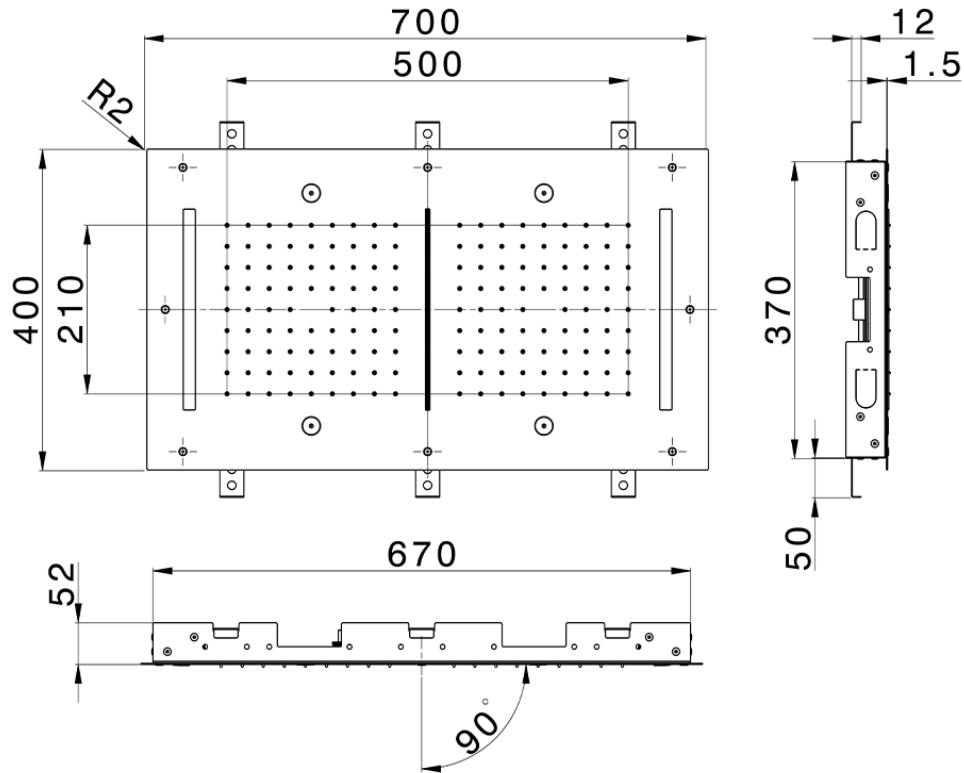

## 700x400 mm Chromotherapy Ceiling showerhead ZEN\_ZS1C0120

ZS1C0120

<https://en.huberitalia.com/700x400-mm-chromotherapy-ceiling-showerhead-zen-zs1c0120>

2025-01-05